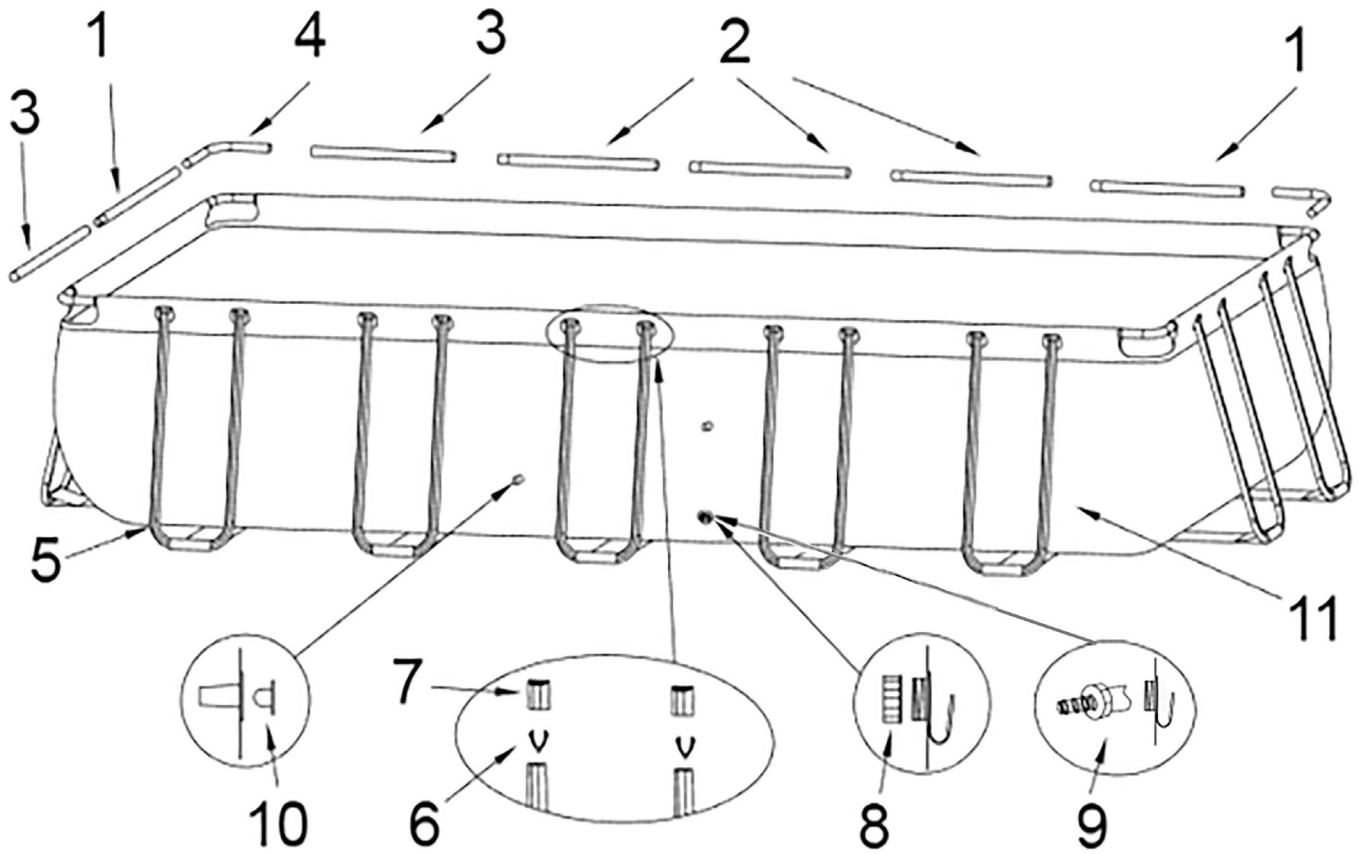

Parts Information:
Dellonda 21ft Deluxe Steel Frame Swimming Pool, Rectangular with Step Ladder, Pool and Ground Covers and Filter Sand Pump
Model No: DL150

Item	Part No.	Description
1	DL10192	Horizontal Beam A
2	DL10193	Horizontal Beam B
3	DL10194	Horizontal Beam C
4	DL10195	L-Tube
5	DL10196	U-Tube
6	DL10044	Plastic Spring Pin
7	DL10045	U-Tube Joint

Item	Part No.	Description
8	DL10051	Drainage Valve Cover
9	DL10068	Drainage Valve Connector
10	DL10057	Stopper
11	DL10197	Pool Liner
--	DL10198	Filter Pump (Not Shown)
--	DL10199	Pool Ladder (Not Shown)
--	DL10207	Hose 1.5m (Not Shown)