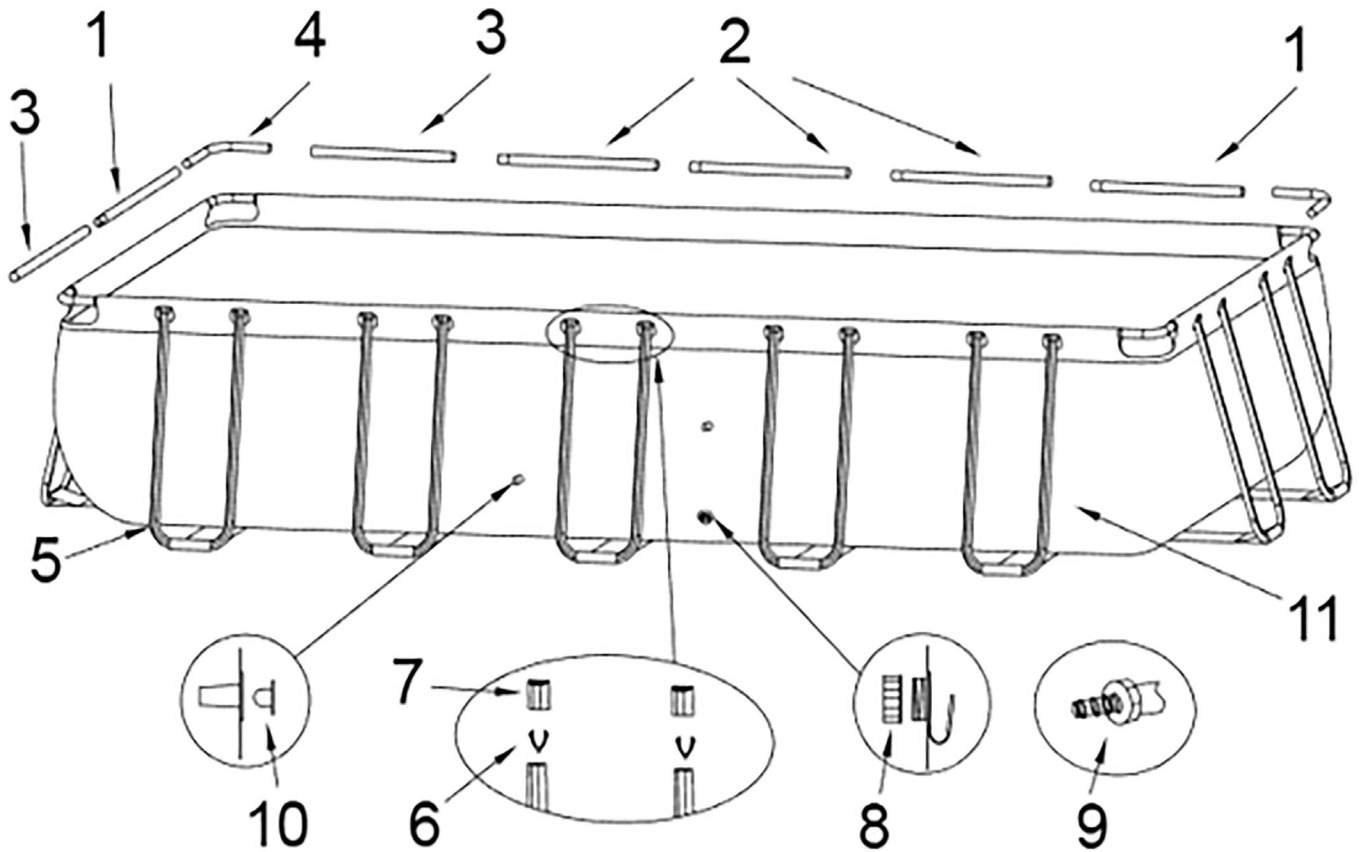

Parts Information:  
**Dellonda 21ft Deluxe Steel Frame Swimming Pool, Rectangular with Step Ladder, Pool and Ground Covers and Filter Sand Pump**  
**Model No: DL150**

Item	Part No.	Description
1	DL10192	Horizontal Beam A
2	DL10193	Horizontal Beam B
3	DL10194	Horizontal Beam C
4	DL10195	L-Tube
5	DL10196	U-Tube
6	DL10044	Plastic Spring Pin
7	DL10045	U-Tube Joint

Item	Part No.	Description
8	DL10051	Drainage Valve Cover
9	DL10068	Drainage Valve Connector
10	DL10057	Stopper
11	DL10197	Pool Liner
--	DL10198	Filter Pump (Not Shown)
--	DL10199	Pool Ladder (Not Shown)
--	DL10207	Hose 1.5m (Not Shown)