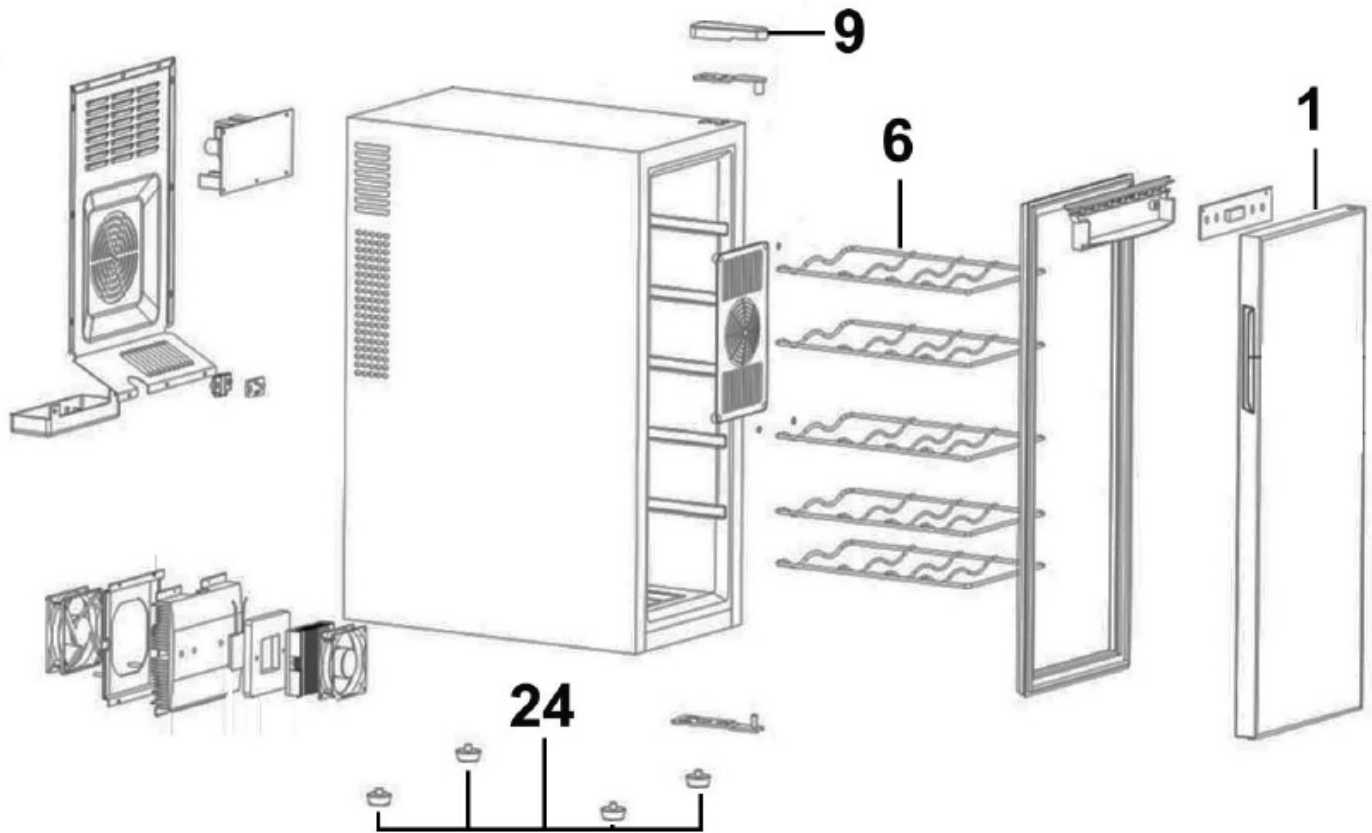

Parts Information:
**Baridi Wine Cooler/Fridge, Digital Touch
 Screen Controls, LED Light, Energy Class
 A, 12 Bottle - Black
 Model No: DH4**

Item	Part No.	Description
1	DH10047	Glass Door
6	DH10048	Chrome Shelf

Item	Part No.	Description
9	DH10018	Hinged Cover
24	DH10004	Rubber Foot

NOTE: It is our policy to continually improve products and as such we reserve the right to alter data, specifications and component parts without prior notice.