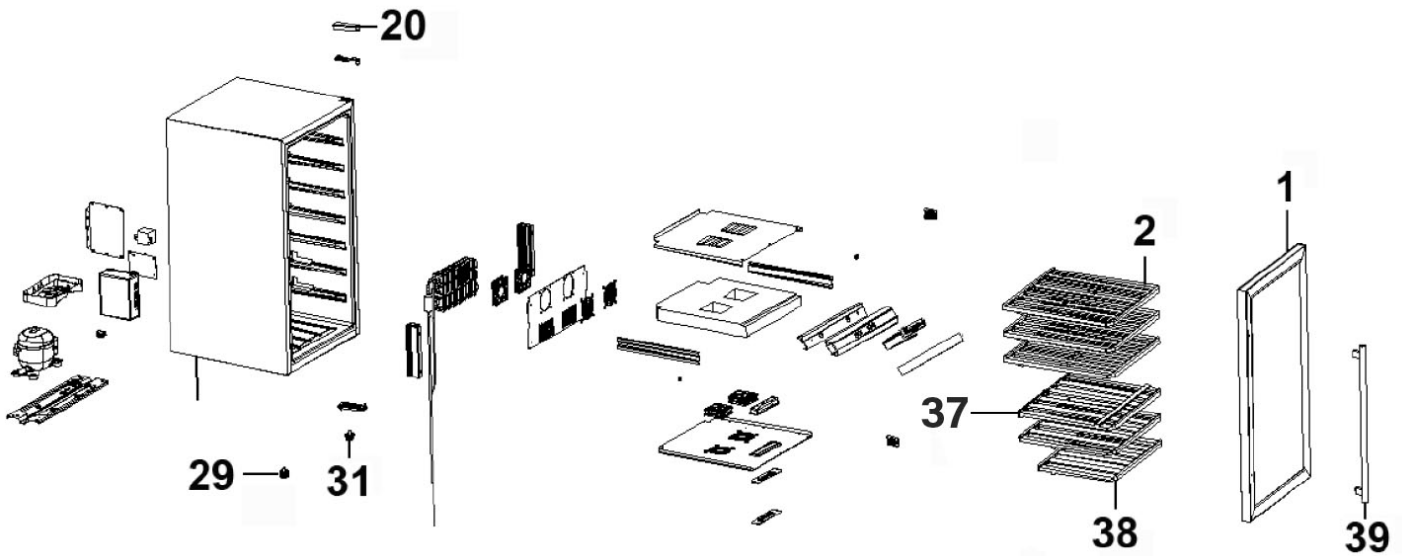

Parts Information:  
**Baridi 43 Bottle Dual Zone Wine Cooler,  
 Fridge, Digital Touch Screen Controls, LED  
 - Stainless Steel/Black  
 Model No: DH30**

Item	Part No.	Description
1	DH10041	Glass Door
2	DH10042	Wine Shelf (Large) Beech 450 x 415mm
20	DH10007	Hinge Cover
29	DH10009	Adjustable Foot, 17mm

Item	Part No.	Description
31	DH10014	Small Adjustable Foot for Hinge
37	DH10184	Beech Shelf 395mm x 415mm
38	DH10069	Lower Beech Shelf 320mm x 415mm
39	DH10043	Glass Door Handle 550mm (490mm between screws)