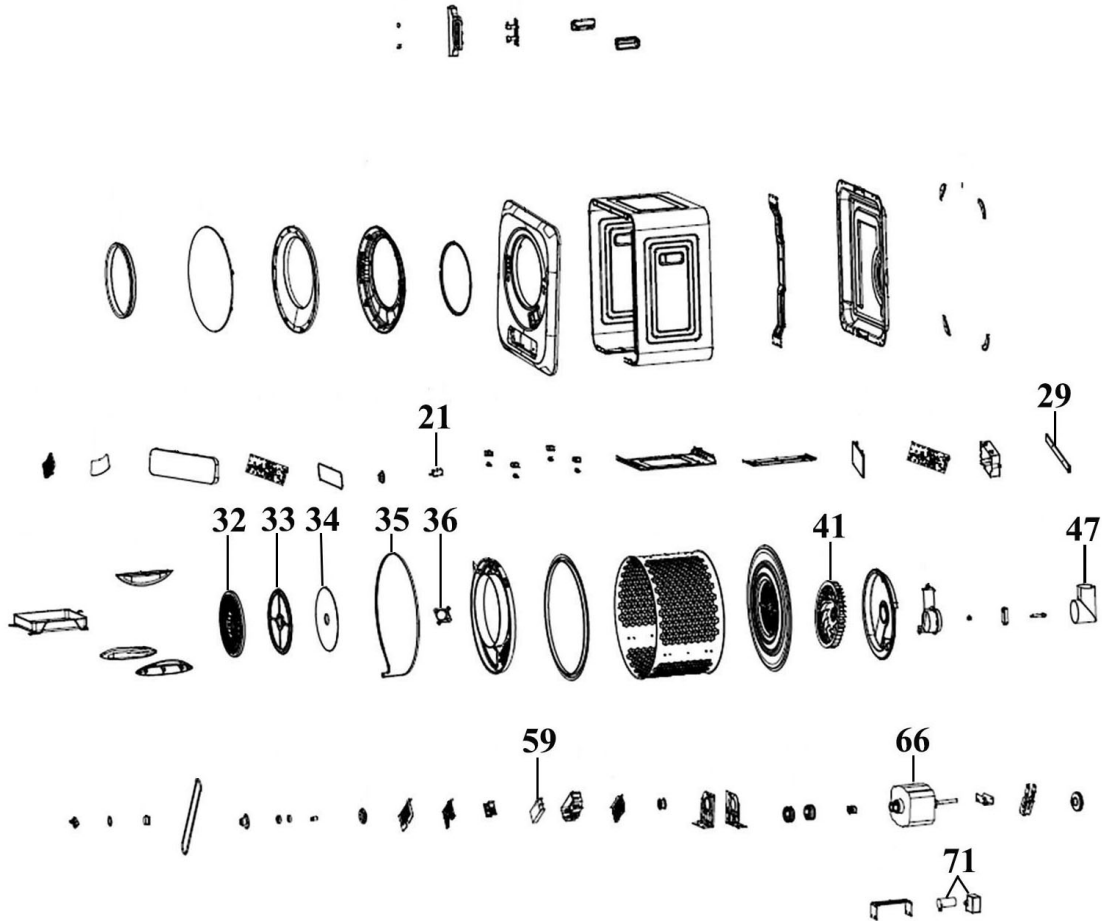

Parts Information:

**Baridi Small Tumble Dryer,
Portable, 2.5kg, Vented, Perfect for
Counter Top or Wall Mounted Use
with Digital Controls, Compact,
Black Mini Spin Dryer
Model No: DH229**

Item	Part No.	Description
21	DH10496	Door Stop Switch
29	DH10503	Hanger Bracket
32	DH10501	Filter Cover
33	DH10502	Filter Network
34	DH10500	Filter Cotton
35	DH10497	Roller Belt

Item	Part No.	Description
36	DH10494	Temperature Control Switch
41	DH10498	Wind Wheel
47	DH10504	Exhaust Pipe
59	DH10495	PTC Heater
66	DH10492	Motor
71	DH10493	Capacitor

NOTE: It is our policy to continually improve products and as such we reserve the right to alter data, specifications and component parts without prior notice. There may be alternative versions of this product, please contact us should you require this information.