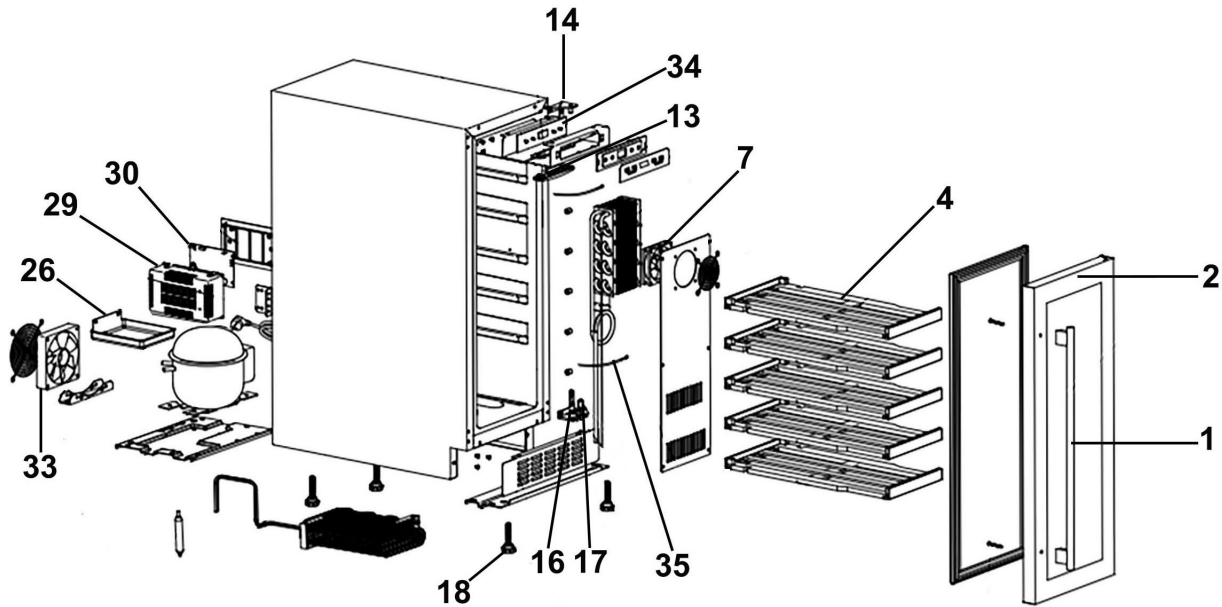

Parts Information:
Baridi 20 Bottle Slim 30cm Built-In Wine Cooler with Digital Touchscreen Controls
Model No: DH203

Item	Part No.	Description
1	DH10541	Handle
2	DH10542	Door
4	DH10543	Wooden Shelf
7	DH10544	Fan
13	DH10545	LED Lamp Plate
14	DH10168	Upper Hinge (Right)
16	DH10172	Lower Hinge (Right)
17	DH10173	Lower Hinge Axle

Item	Part No.	Description
18	DH10546	Cabinet Foot
26	DH10547	Outer Water Receiver
29	DH10548	Control Board Box
30	DH10549	Control Board
33	DH10550	Fan
34	DH10551	Display Panel
35	DH10552	Sensor

NOTE: It is our policy to continually improve products and as such we reserve the right to alter data, specifications and component parts without prior notice. There may be alternative versions of this product, please contact us should you require this information.