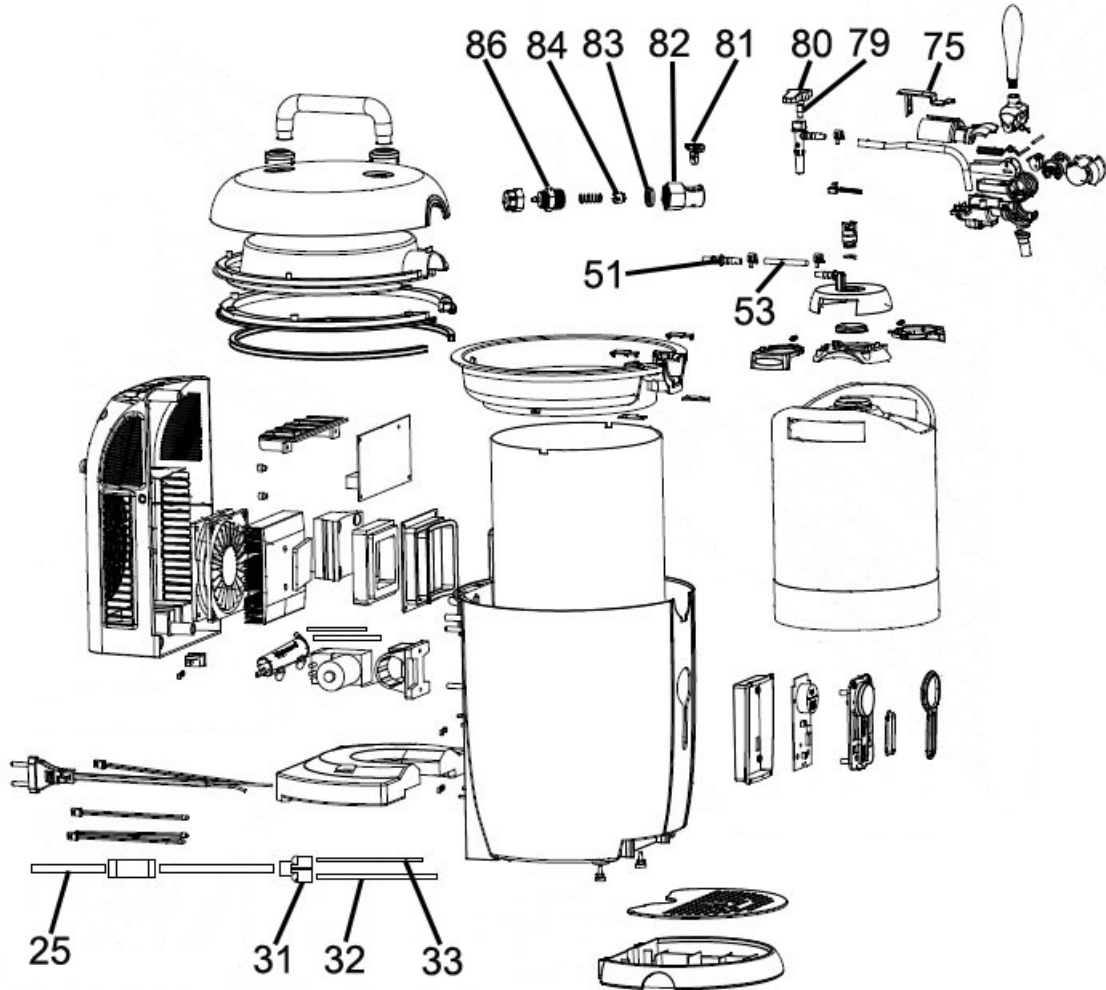

Parts Information:
**Baridi 6L Beer Keg Dispenser Tap
 with Integrated Cooling**
Model No: DH115

Item	Part No.	Description
25	DH10382	PU Tube
31	DH10383	Y Pipe Adaptor
32	DH10384	Inlet Pipe 2
33	DH10385	Inlet Pipe 1
51	DH10386	Air Inlet Connector
53	DH10387	Valve Inlet Pipe
75	DH10388	Beer Tube

Item	Part No.	Description
79	DH10389	Rubber Plug
80	DH10390	Outlet Connector
81	DH10391	Quick Connector Key Button
82	DH10392	Quick Socket
83	DH10393	Sealing Ring
84	DH10394	Quick Plug
86	DH10395	Double Head Connector