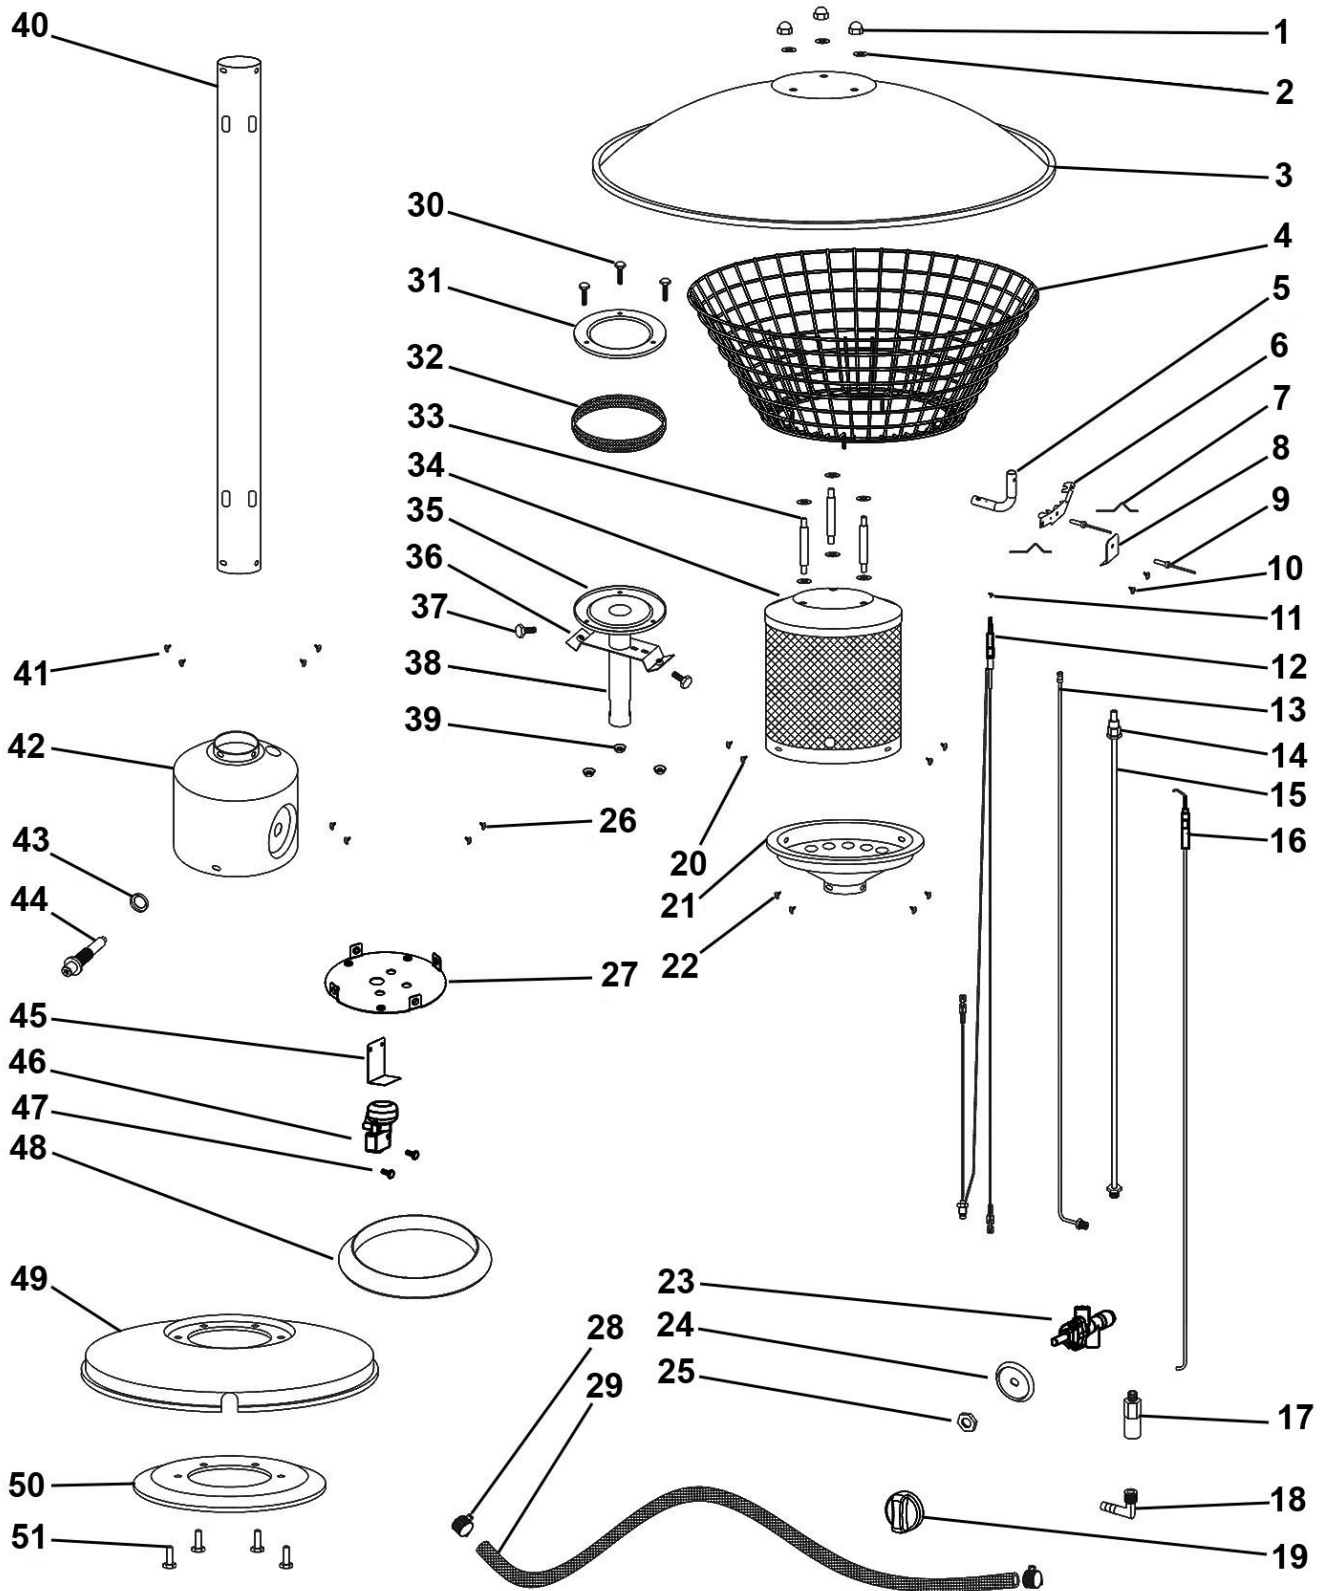

Parts Information:
Table Top Gas Patio Heater 4kW
Model No: DG40 & DG41

NOTE: It is our policy to continually improve products and as such we reserve the right to alter data, specifications and component parts without prior notice. There may be alternative versions of this product, please contact us should you require this information.

IMPORTANT: No liability is accepted for incorrect use of product. Spare parts must be fitted by a competent person

WARRANTY: Guarantee is 12 months from purchase date, proof of which will be required for any claim.