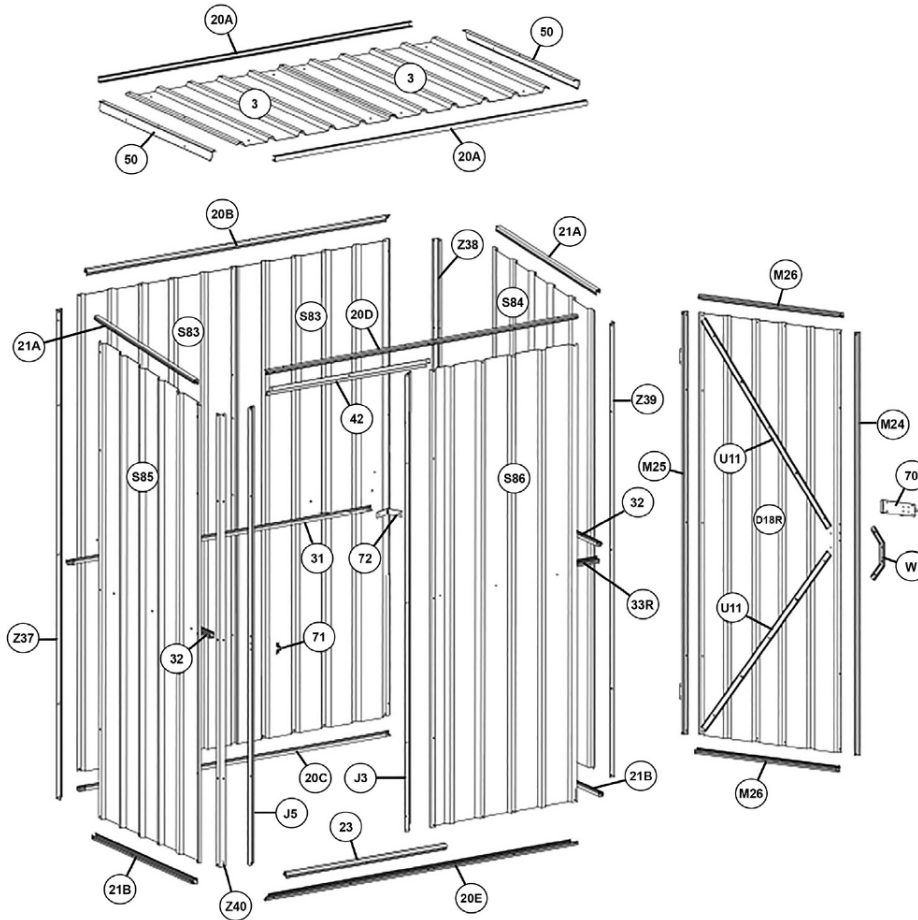

Parts Information:
**Dellonda Galvanized Steel Garden/
 Outdoor/Storage Shed, 1.5 x 0.8 x 1.9m,
 Pent Style Roof - Green
 Model No: DG113**

Item	Part No.	Description
2	DG10619	Roof Panel (W: 770 H: 854)
23	DG10630	Lower Support (Door)(W: 20 L: 770)
31	DG10646	Middle Support (Rear Panel)(W: 20 L: 1460)
32	DG10647	Middle Support (Side Panel)(W: 20 L: 720)
42	DG10653	Upper Support (Door)(W: 44 L: 776)
50	DG10655	End Roof Support (Right Angled) (W: 40 W2: 22 L: 857)
70	DG10657	Bolt Lock
71	DG10658	Lock Brace
72	DG10719	Angle Brace
20A	DG10622	Support For Roof/Side Panel (W: 20 L: 1510)
20B	DG10623	Upper Support (Rear Panel)(W: 22 L: 1510)
20C	DG10624	Lower Support (Rear Panel)(W: 22 L: 1510)
20D	DG10625	Upper Support (Door/Front Panel)(W: 22 L: 1510)
20E	DG10626	Lower Support (Door/Front Panel)(W: 22 L: 1510)
21A	DG10627	Upper Support (Side Panel)(W: 20 L: 770)
21B	DG10628	Lower Support (Side Panel)(W: 20 L: 770)
33R	DG10648	Middle Support (Front Panel R/S)(W: 20 L: 675)

Item	Part No.	Description
D18R	DG10621	Door
J3	DG10652	Door Support Beam (Right Side)
J5	DG10728	Door Support Beam (Left Side)
M24	DG10729	Door Side Beam (R/S)
M25	DG10730	Door Side Beam (L/S)
M26	DG10731	Upper/Lower Support Beam (Door)
S83	DG10615	Rear Panel (Left Side)
S84	DG10618	Side Panel (Right Side)
S85	DG10617	Side Panel (Left Side)(W:770 H1: 1880 H2: 1800)
S86	DG10620	Front Panel
U11	DG10741	Door Brace
W	DG10742	Door Handle
Z37	DG10651	Upright Support Beam (Rear Left Side)
Z38	DG10743	Upright Support Beam (Front Right Side)
Z39	DG10629	Upright Support Beam (W: 22 L: 1900)
Z40	DG10744	Upright Support Beam (Front Left Side)
--	DG10613	Fixing Kit (Not Shown)