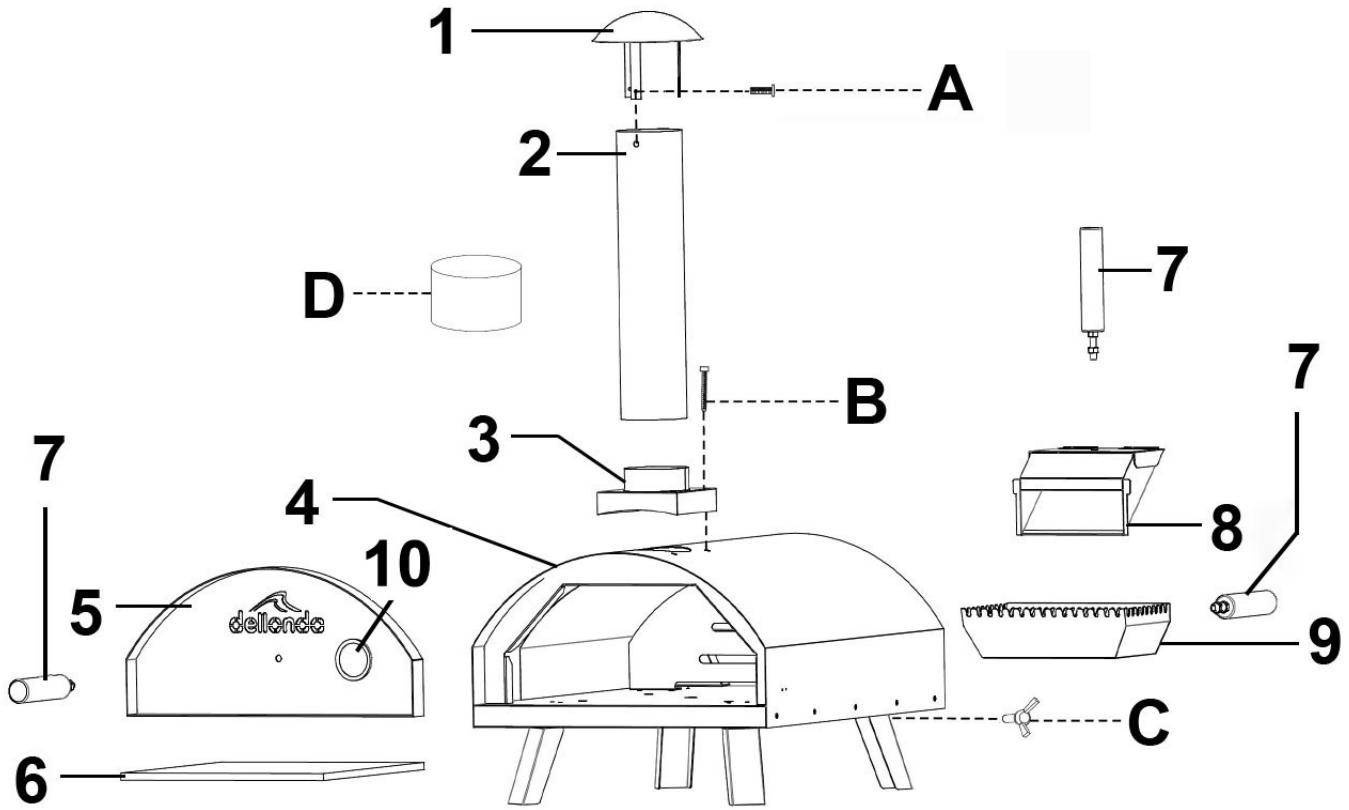

Parts Information:
**Dellonda Portable Wood-Fired Pizza Oven
 and Smoking Oven with Stone Baking
 Board & Stainless Steel Pizza Paddle/Peel
 (Stainless Steel)
 Model No: DG11**

Item	Part No.	Description
1	DG10073	Chimney Cap (S/Steel)
2	DG10081	Chimney (S/Steel)
3	DG10082	Chimney Base (S/Steel)
4	DG10083	Oven Body (S/Steel)
5	DG10077	Door (S/Steel)
6	DG10084	Pizza Stone
7	DG10085	Wooden Handle
8	DG10086	Fuel Feed Box (S/S DG11.V1)

Item	Part No.	Description
9	DG10968	Fuel Box (S/S DG11.V1)
10	DG10078	Temperature Gauge (100-1000 degrees)
A	DG10088	Screw M5
B	DG10089	Screw M5
C	DG10090	Butterfly Screw M5 (4pcs/set)
D	DG10091	Smoking Cap
--	DG39	Stainless Steel Pizza Paddle (Not Shown)