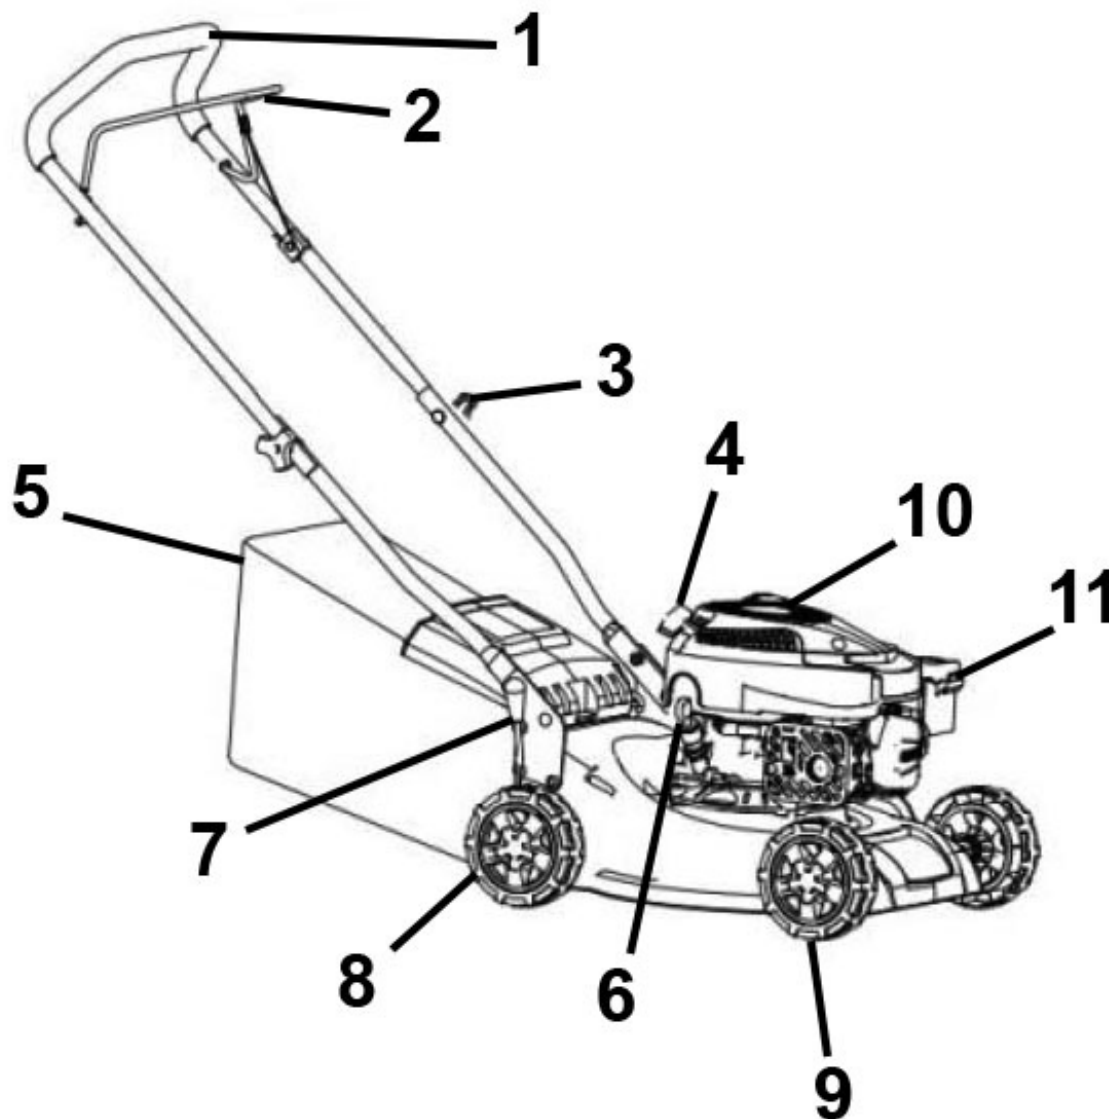

Parts Information:
**Dellonda Petrol Lawnmower Grass Cutter
Propelled By Hand with Height Adjustment
& Grass Bag 127cc 16"/40cm 4-Stroke
Engine
Model No: DG100**

Item	Part No.	Description
1	DG10501	Soft Grip (for Handle)
2	DG10502	Start/Brake Lever
3	DG10503	Connection Knob
4	DG10504	Recoil Handle
5	DG10505	Fabric Grass Collection Bag
6	DG10506	Cap (c/w Oil Dipstick)
7	DG10507	Height Adjustment Lever

Item	Part No.	Description
8	DG10508	Rear Wheel
9	DG10509	Front Wheel
10	DG10510	Fuel Tank Cap
11	DG10511	Air Filter Cover
	DG10512	Cutting Blade 16"
	DG10513	Cable (for DG100 only)

NOTE: It is our policy to continually improve products and as such we reserve the right to alter data, specifications and component parts without prior notice. There may be alternative versions of this product, please contact us should you require this information.