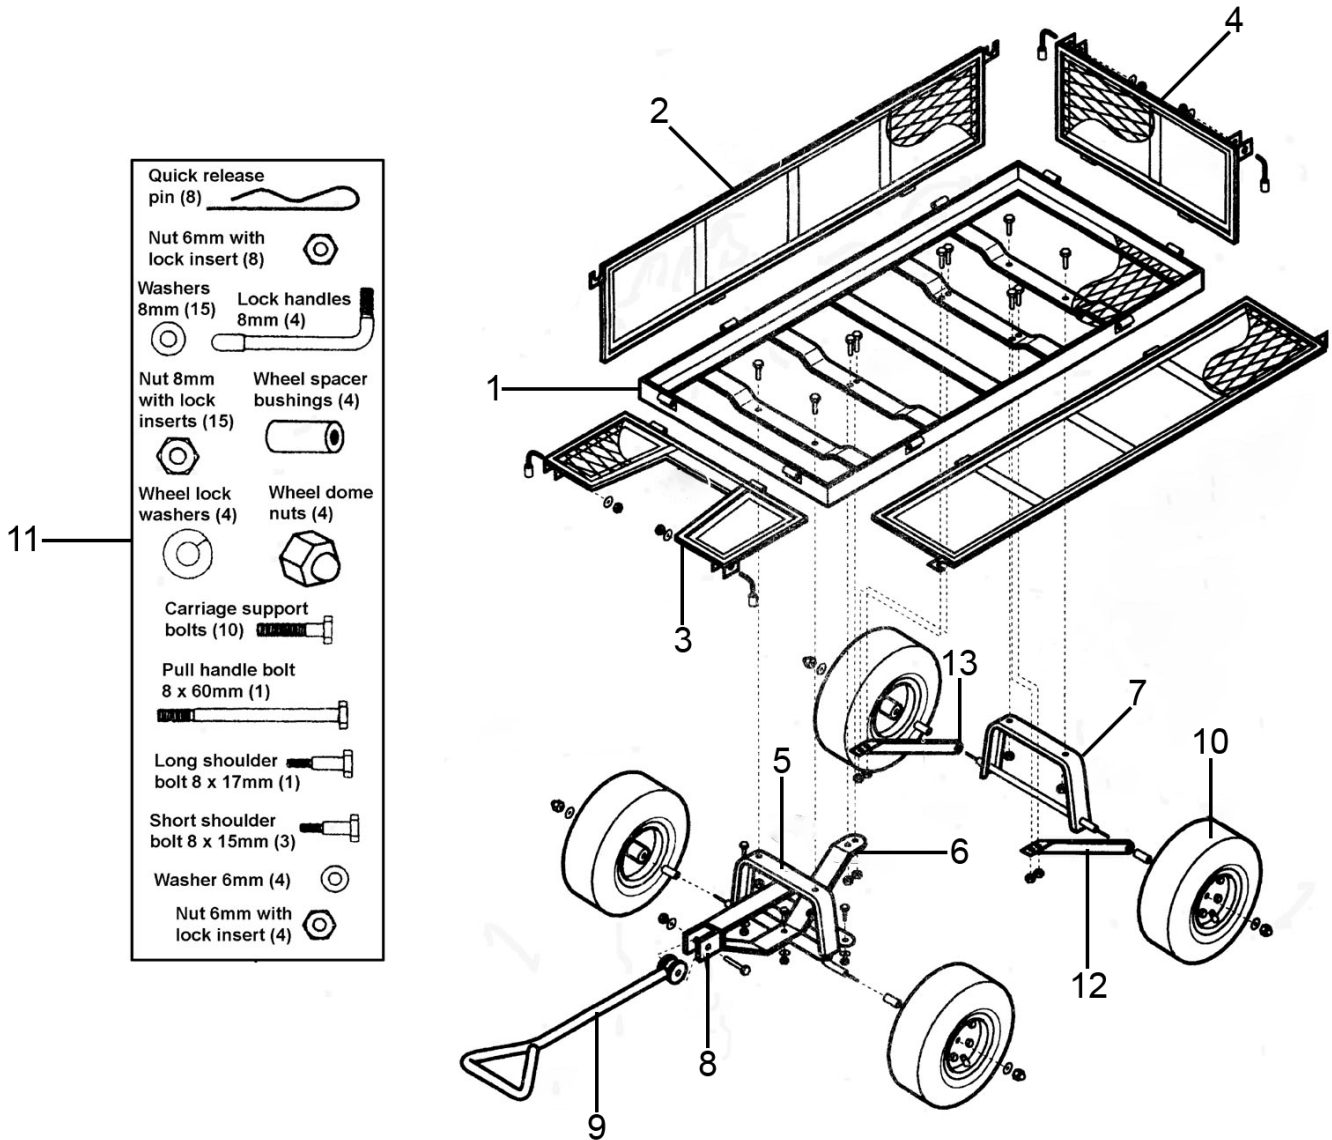

Parts Information:  
**Platform Truck with Removable Sides**  
**Pneumatic Tyres 200kg Capacity**  
**Model No: CST997.V2**

Item	Part No.	Description
1	CST997.V2-01	Flat Bed
2	CST997.V2-02	Side Panel
3	CST997.V2-03	Front Panel
4	CST997.V2-04	Rear Panel
5	CST997.V2-05	Axle Support, Front
6	CST997.V2-06	Front Axle Brace, Centre
7	CST997.V2-07	Axle Support, Rear

Item	Part No.	Description
8	CST997.V2-08	Yoke
9	CST997.V2-09	Handle
10	CST986.V2-01	Wheel, Pneumatic
11	CST997.V2-11	Fixing Kit
12	CST997.V2-12	Rear Axle Brace, Left
13	CST997.V2-13	Rear Axle Brace, Right
--	CST997.V2-14	Link Rod (Not Shown)