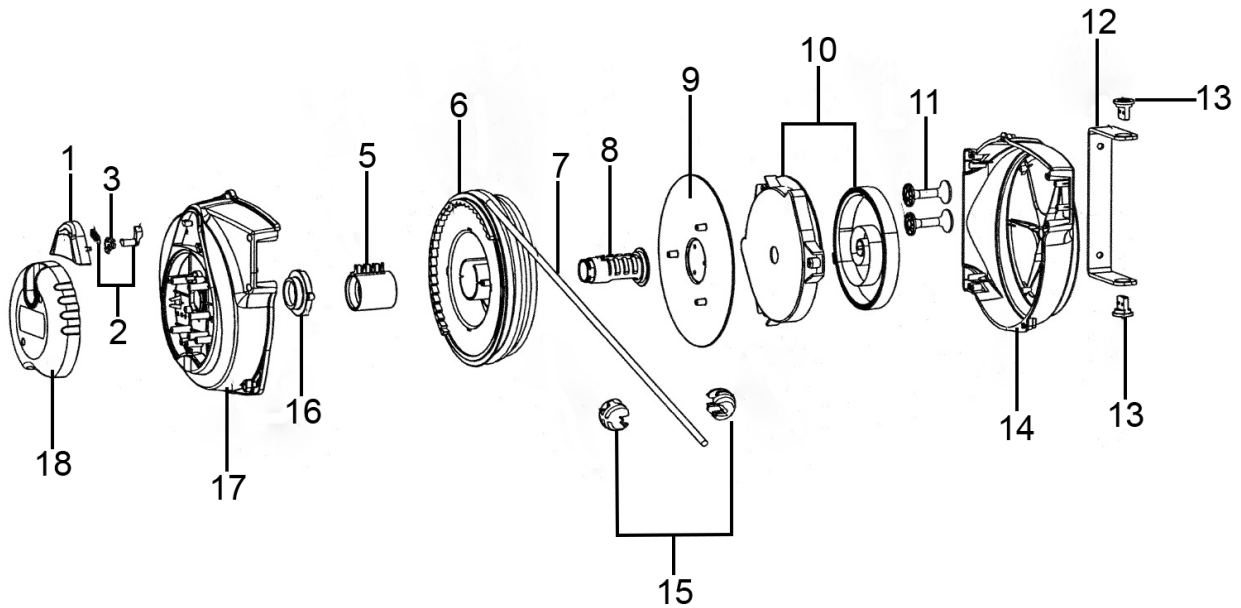

Parts Information:
Cable Reel System Retractable 10mtr 1 x 230V Socket
Model No: CRM10.V2

Item	Part No.	Description
1	198/322226	Pawl Cover
2	198.704904	Pawl (c/w Spring and Support)
3	198/324204	Pawl Support
5	198.704044	Pivot Guide
6	198.322124	Cable Reel
7	198.162232	Cable
8	198.704934	Pivot
9	198.322126	Backing Plate
10	198.705035	Backing Plate (c/w Spring)

Item	Part No.	Description
11	198.322160	Cable Guides
12	198.620125	Wall Bracket
13	198.323345	Support Pin
14	198.329025	Red Casing, Right
15	198.322245	Cable Block
16	198.322115	Spacer
17	198.329125	Red Casing, Left
18	198.324260	Cover