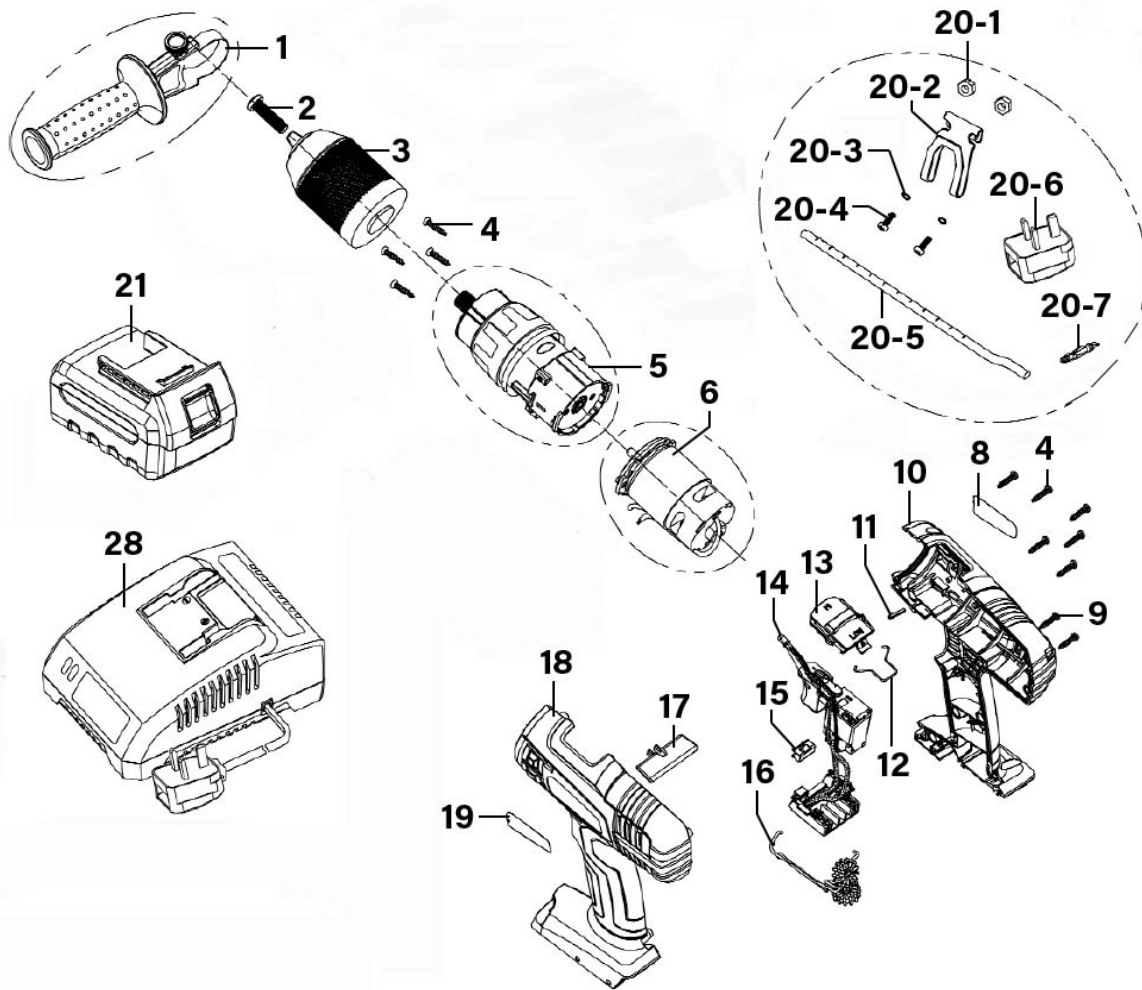

Parts Information:
**Cordless Hammer Drill/Driver Ø13mm 18V
 Lithium-ion Super Torque 1hr Charge - 2
 Batteries
 Model No: CP6018V**

| Item | Part No. | Description |
|------|------------|---|
| 1 | CP6018V.01 | Auxiliary Handle Ass'y |
| 2 | CP6018V.02 | Screw |
| 3 | CP6018V.03 | Drill Chuck |
| 4 | CP6018V.07 | Rd Head S/T Screw M2.9 X 16 |
| 5 | CP6018V.05 | Gearbox Assy |
| 6 | CP6018V.06 | Motor Assy. (Internal 18v) |
| 8 | CP6018V.08 | Warning Label |
| 9 | CP6018V.09 | Rd Head S/T Screw M3.3 X 24 |
| 10 | CP6018V.10 | Housing Cover, Left |
| 11 | CP6018V.11 | Spring Pin M2.8 X 16 |
| 12 | CP6018V.12 | Steel Wire |
| 13 | CP6018V.13 | Speed Trigger |
| 14 | CP6018V.14 | Switch, Press Button C/W Battery Terminal & Leads - 15A-24V |
| 15 | CP6018V.15 | Bit Clip |

| Item | Part No. | Description |
|------|--------------|-------------------------------------|
| 16 | CP6018V.16 | Inductor |
| 17 | CP6018V.17 | F/R Lever |
| 18 | CP6018V.18 | Housing Cover, Right |
| 19 | CP6018V.19 | Warning Label |
| 20-1 | SN3.S | Nut M3 |
| 20-2 | CP6018V.20-2 | Drill Clip |
| 20-3 | SWM3.S | Spring washer M3 |
| 20-4 | CP6018V.20-4 | M3 Screw |
| 20-5 | CP6018V.20-5 | Steel Rule |
| 20-6 | CP6018V.20-6 | Adapter 2 Pin-3 Pin Plug |
| 20-7 | CP6018V.20-7 | Double End Bit Ph1/Slotted |
| 21 | CP6018VBP | Power Tool Battery 18V 1.5Ah Li-ion |
| 28 | CP6018V.C | Charger Assy |
| -- | CP6018V.BMC | Blow Mould Case (Not Shown) |