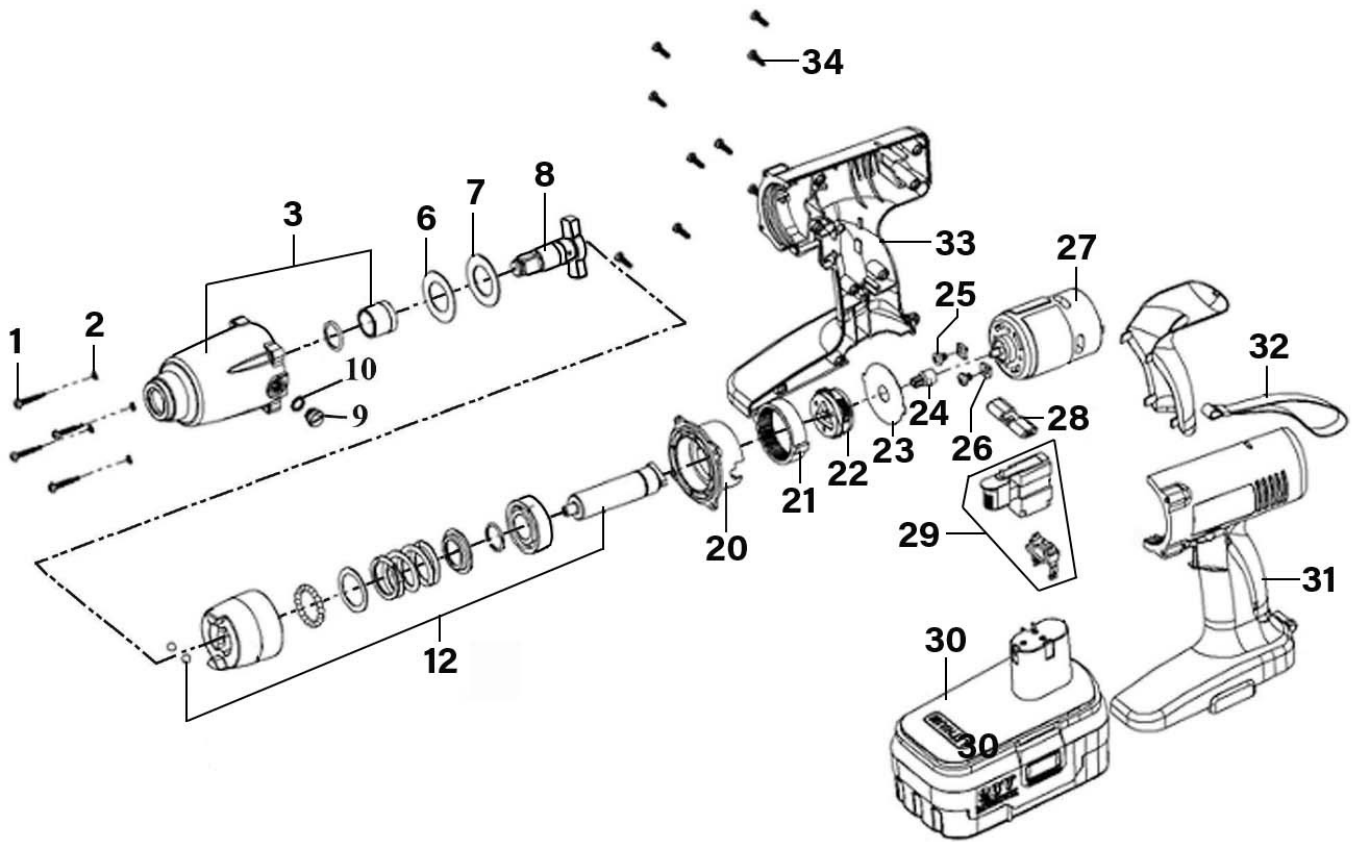

Parts Information:
Cordless Impact Wrench 26V Lithium-ion
1/2" Sq Drive 335lb.ft
Model No: CP2600

Item	Part No.	Description
1	CP2600.01	Rd Head S/T Screw M4 X 25 Black
2	SWM4.SB	Spring Washer M4 Black
3	CP2600.03	Front Casing (c/w Bearing & O-Ring)
6	CP2600.06	Rubber Washer Black Plastic
7	CP2600.07	Shim
8	CP2600.08	Front Impact Ass'y
9	CP2600.09	Screw
10	CP2600.10	O-Ring, (Ex: 12.81 In: 9.25 Cs: 1.78)
12	CP2600.12	Rear impact Ass'y
20	CP2600.20	Gearbox
21	CP2600.21	Gear Ring
22	CP2600.22	Planetary Gears
23	CP2600.23	Thin Disc
24	CP2600.24	Motor Pinion Gear
25	MSP58.S	Pan Head Machine Screw M5x8

Item	Part No.	Description
26	CP2600.26	Square Black Plastic Washer M5
27	CP2600.27	Motor Ass'y (Internal 26v)
28	CP2600.28	Forward/Reverse Rod
29	CP2600.29	Switch, Press Button Ass'y, 12A-24V
30	CP2600BP	Cordless power tool battery, 26v, 3ah (Li-Ion)
31	CP2600.31	Main Casing (Left Side)
32	CP2600.32	Hand Strap
33	CP2600.33	Main Casing (Right Side)
34	CP2600.34	Rd Head S/T Screw M3.8 X 15 Black
--	CP2600.35	Blow Mould Case (Not Shown)
--	CP2600.36	Battery Charger (Not Shown)
--	CP2600.37	Side Handle (Not Shown)
--	CP2600.29B	Thermal Outout (Red) (Not Shown)
--	CP2600.29C	Thermal Cutout (Black) (Not Shown)
--	CP2400.V2-33	Soft Grip (Not Shown)