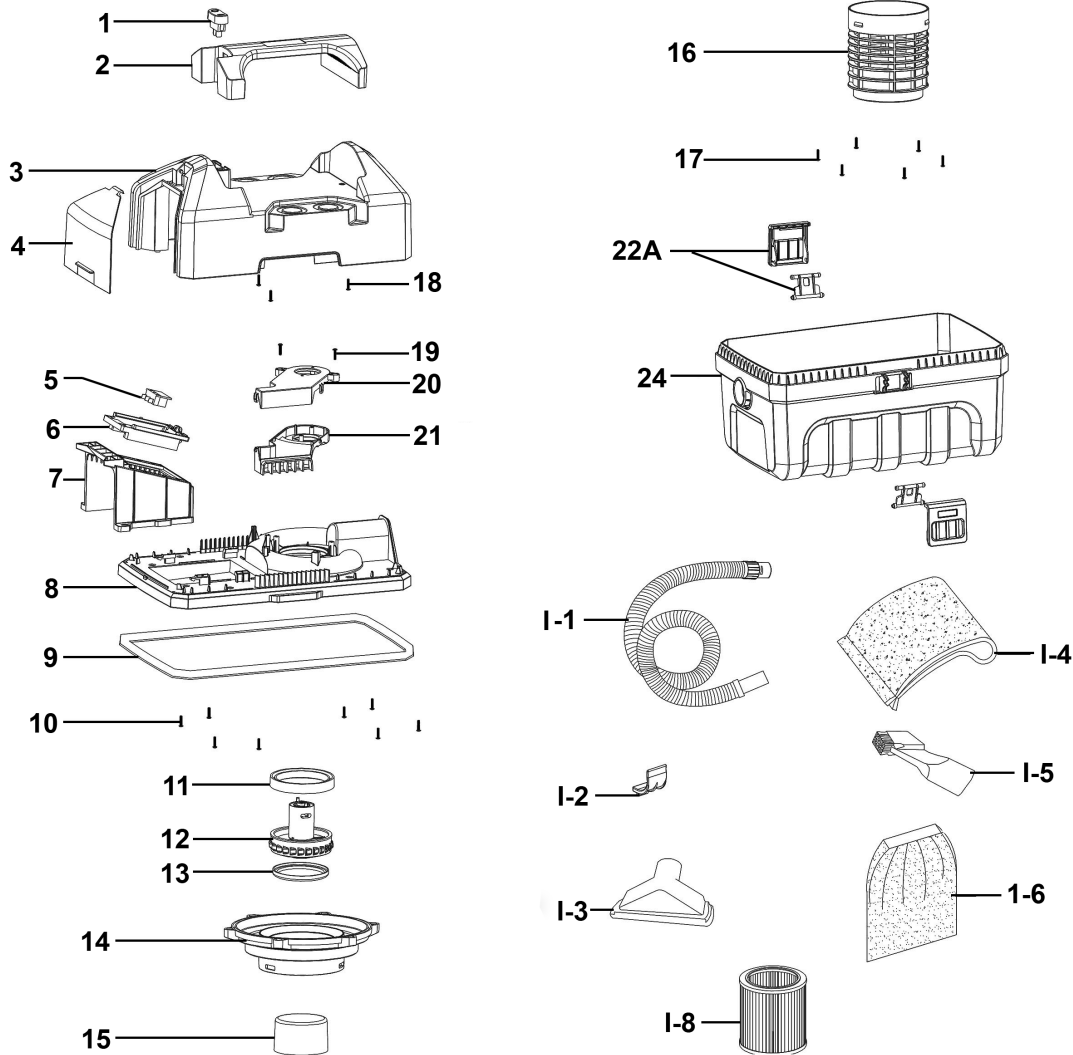

Parts Information:  
**10L Wet and Dry Vacuum Cleaner 20V**  
**SV20 Series**  
**Model No: CP20VWDV**

Item	Part No.	Description
1	CP20VWDV-01	Switch
2	CP20VWDV-02	Handle
3	CP20VWDV-03	Top Cover
4	CP20VWDV-04	Side Cover
5	CP20VWDV-05	Battery Connection
6	CP20VWDV-06	Battery Housing Bracket
7	CP20VWDV-07	Battery Housing
8	CP20VWDV-08	Motor Support
9	CP20VWDV-09	Seal for Motor Support
10	CP20VWDV-10	Self Tapping Screw ST4.2 x 16
11	CP20VWDV-11	Rubber Cushion (Upper)
12	CP20VWDV-12	Motor
13	CP20VWDV-13	Rubber Cushion (Lower)
14	CP20VWDV-14	Lower Cover for Motor
15	CP20VWDV-15	Float

Item	Part No.	Description
16	CP20VWDV-16	Float Basket
17	CP20VWDV-10	Self Tapping Screw ST4.2 x 16
18	CP20VWDV-10	Self Tapping Screw ST4.2 x 16
19	CP20VWDV-10	Self Tapping Screw ST4.2 x 16
20	CP20VWDV-20	Air Flow Cover (Upper)
21	CP20VWDV-21	Air Flow Cover (Lower)
22A	CP20VWDV-22A	Tank Clip
24	CP20VWDV-24	Tank 10ltr
I-1	CP20VWDV-A	Extendable Hose 2m
I-2	CP20VWDV-B	Extendable Hose Clip
I-3	CP20VWDV-C	Floor Brush
I-4	CP20VWDV-D	Foam Filter
I-5	CP20VWDV-E	Elbow Tool (Air Flow Regulator)
I-6	CP20VWDV-F	Foam Filter Bag
I-8	CP20VWDV-H	HEPA Filter