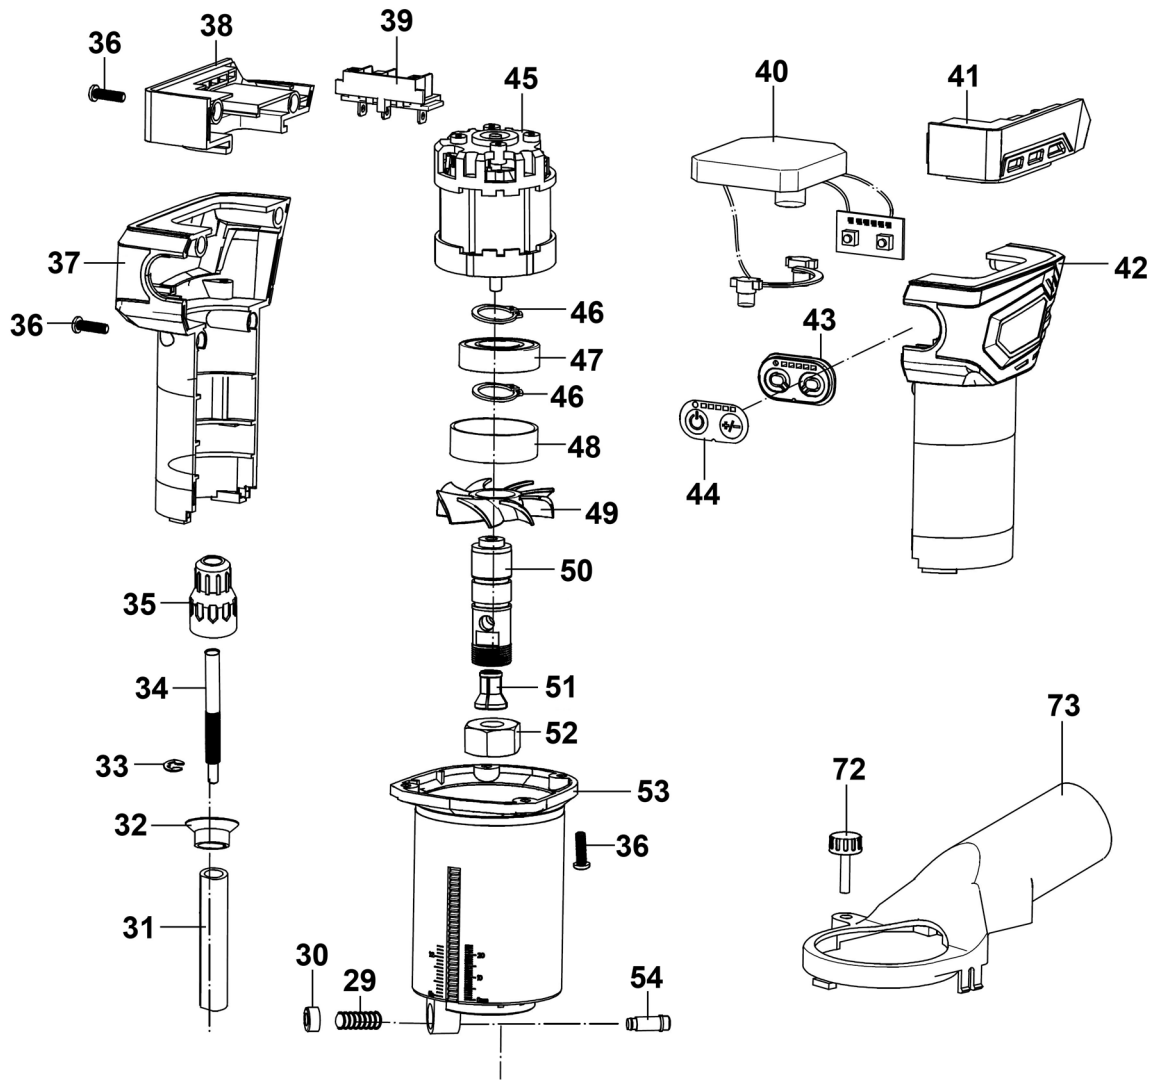

Parts Information:
Cordless Trimming Router 20V SV20 Series
- Body Only
Model No: CP20VTR

Item	Part No.	Description	Qty
29	CP20VTR-29	Spring (6.5 x 0.8 x 16)	1
30	CP20VTR-30	Locking Nut	1
31	CP20VTR-31	Adjustment Lever	1
32	CP20VTR-32	Indicating Dial	1
33	CP20VTR-33	E-Ring	1
34	CP20VTR-34	Vernier Adjustment Screw	1
35	CP20VTR-35	Vernier Adjustment Knob	1
36	MSP412.S	M/C Screw Pan Head PM4x12mm	8
37	CP20VTR-37	Housing, Right Side	1
38	CP20VTR-38	Battery Connection Foot (Right Side)	1
39	CP20VTR-39	Battery Connection	1

Item	Part No.	Description	Qty
43	CP20VTR-43	Switch Button	1
44	CP20VTR-44	Switch Label	1
45	CP20VTR-45	Motor	1
46	CP20VTR-46	External Circlip Ø17	2
47	B/6003ZZ	Bearing 6003zz	1
48	CP20VTR-48	Bearing Sleeve	1
49	CP20VTR-49	Fan Blade	1
50	CP20VTR-50	Output Shaft	1
51	CP20VTR-51	Collet	1
52	CP20VTR-52	Collet Nut	1
53	CP20VTR-53	Aluminium Body	1
54	CP20VTR-54	Self-Locking Pin	1
72	CP20VTR-72	Knob, Plastic	1
73	CP20VTR-73	Dust Extractor Tube	1