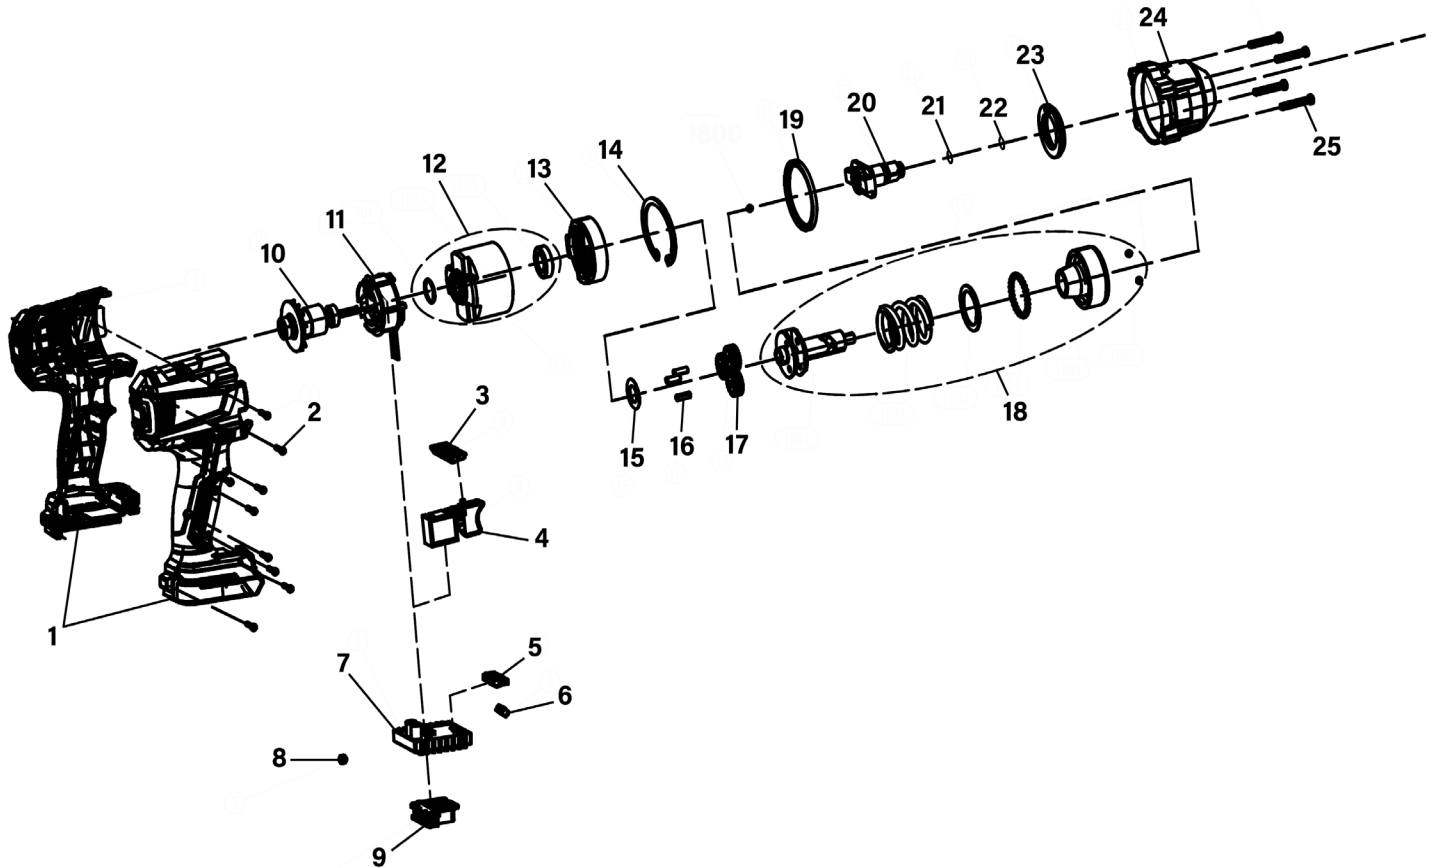

Parts Information:
Impact Wrench Brushless 20V SV20 Series
1/2" Sq Drive - Body Only
Model No: CP20VPIW.V2

| Item | Part No. | Description | Qty |
|------|----------------|------------------------------|-----|
| 1 | CP20VPIW-V2-01 | Casing Complete | 1 |
| 2 | CP40VB-19 | Panhead Tapping Screw ST3x14 | 9 |
| 3 | CP20VPIW-V2-03 | Forward/Reverse Lever | 1 |
| 4 | CP20VPIW-V2-04 | Switch | 1 |
| 5 | CP20VPIW-V2-05 | Speed Control Bracket | 1 |
| 6 | CP20VPIW-V2-06 | Light Circuit Board | 1 |
| 7 | CP20VPIW-V2-07 | Control Board | 1 |
| 8 | CP20VPIW-V2-08 | Lock Nut | 1 |
| 9 | CP20VPIW-V2-09 | Battery Connection | 1 |
| 10 | CP20VPIW-V2-10 | Brushless Rotor/Motor | 1 |
| 11 | CP20VPIW-V2-11 | Brushless Motor Stator | 1 |
| 12 | CP20VPIW-V2-12 | Gear Case Assembly | 1 |
| 13 | CP20VPIW-V2-13 | Internal Gear Ring | 1 |

| Item | Part No. | Description | Qty |
|------|----------------|-------------------------|-----|
| 14 | CP20VPIW-V2-14 | Internal Retaining Ring | 1 |
| 15 | CP20VPIW-V2-15 | Washer | 1 |
| 16 | CP20VXIW-27 | Planetary Gear Pin | 3 |
| 17 | CP20VPIW-V2-17 | Planetary Gear | 3 |
| 18 | CP20VPIW-V2-18 | Rear Impact Assembly | 1 |
| 19 | CP20VPIW-V2-19 | Seal Ring | 1 |
| 20 | CP20VPIW-V2-20 | Front Impact Assembly | 1 |
| 21 | CP20VPIW-V2-21 | O-Ring | 1 |
| 22 | CP20VPIW-V2-22 | Friction Ring | 1 |
| 23 | CP20VPIW-V2-23 | Washer | 1 |
| 24 | CP20VPIW-V2-24 | Front Casing | 1 |
| 25 | CP20VPIW-V2-25 | Front Casing Screw | 4 |