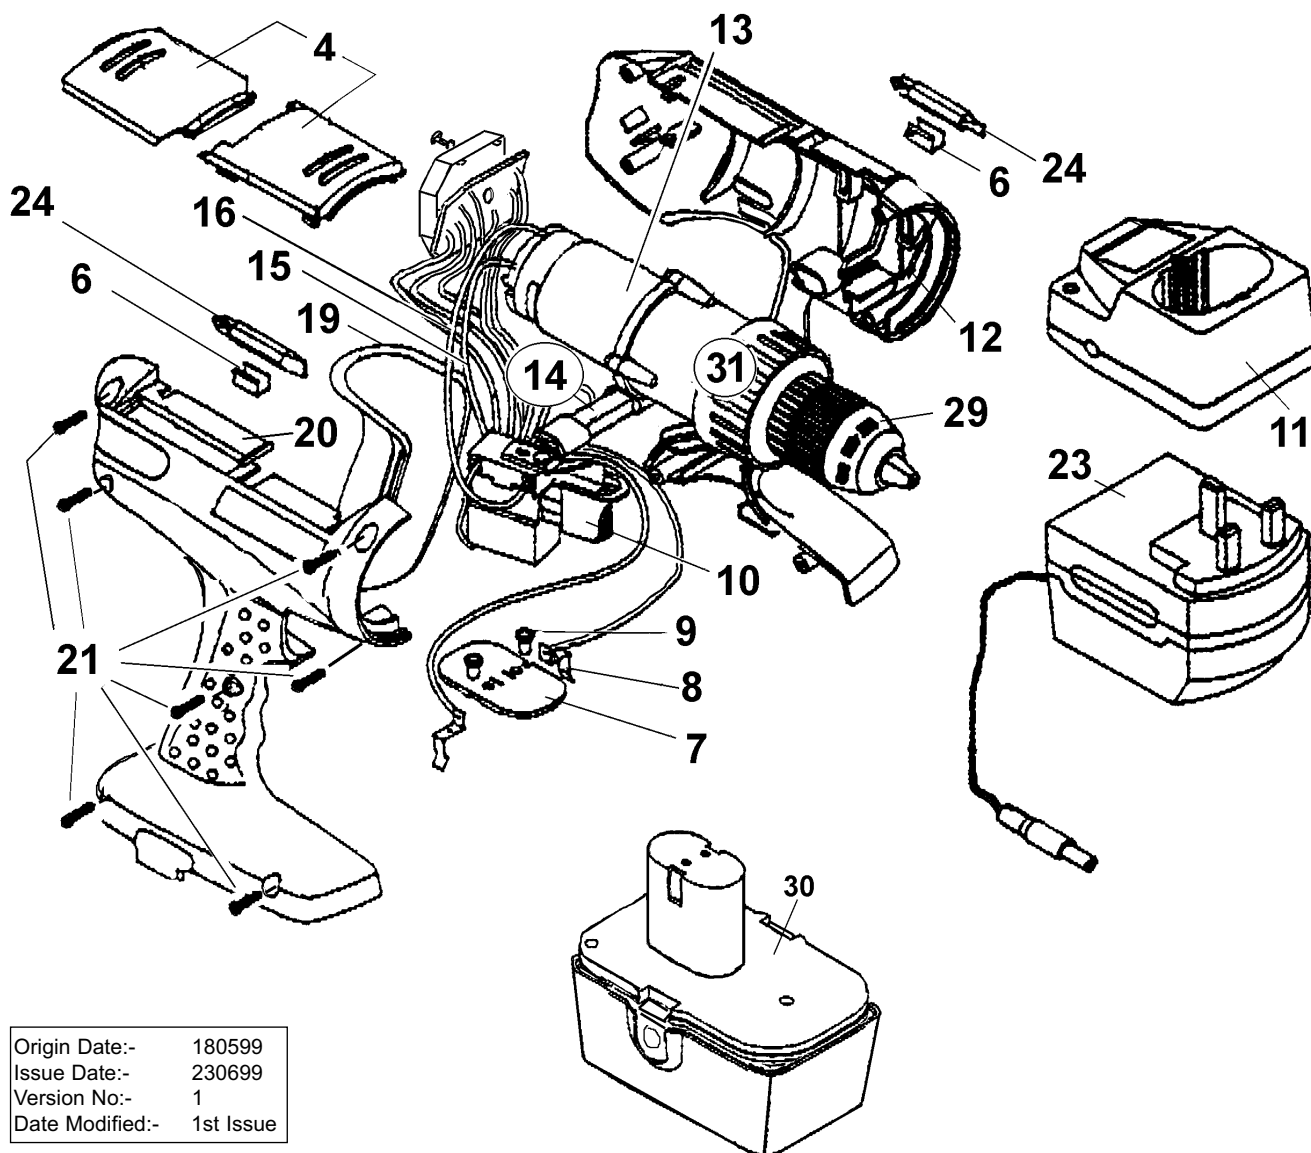

#### PARTS LIST

Origin Date:- 180599  
 Issue Date:- 230699  
 Version No:- 1  
 Date Modified:- 1st Issue

ITEM	PART No	DESCRIPTION	ITEM	PART No	DESCRIPTION	ITEM	PART No	DESCRIPTION
4	NA1298/04	Cover, front top	12	NA1298/12	Cover housing	21	NA1298/21	Screw, self tapping
6	NA1298/06	Holder, metal bit	13	CP18V/13	motor, 18v	23	CP18V/23	Mains transformer
7	NA1298/07	Holder, connector plate	14	NA1298/14	Switch, reverse	24	NA1298/24	Bit, screwdriver
8	NA1298/08	Plate, contact	15	NA1298/15	Wire	29	NA1298/29	Chuck, 3/8" keyless
9	NA1298/09	Rivet	16	NA1298/16	Wire	30	CB18/BP	Battery pack
10	CP18V/10	Switch, variable speed	19	NA1298/19	Support, handle	31	CP18V/31	Gearbox assembly
11	CP18V/11	Charging base	20	NA1298/20	Support housing			