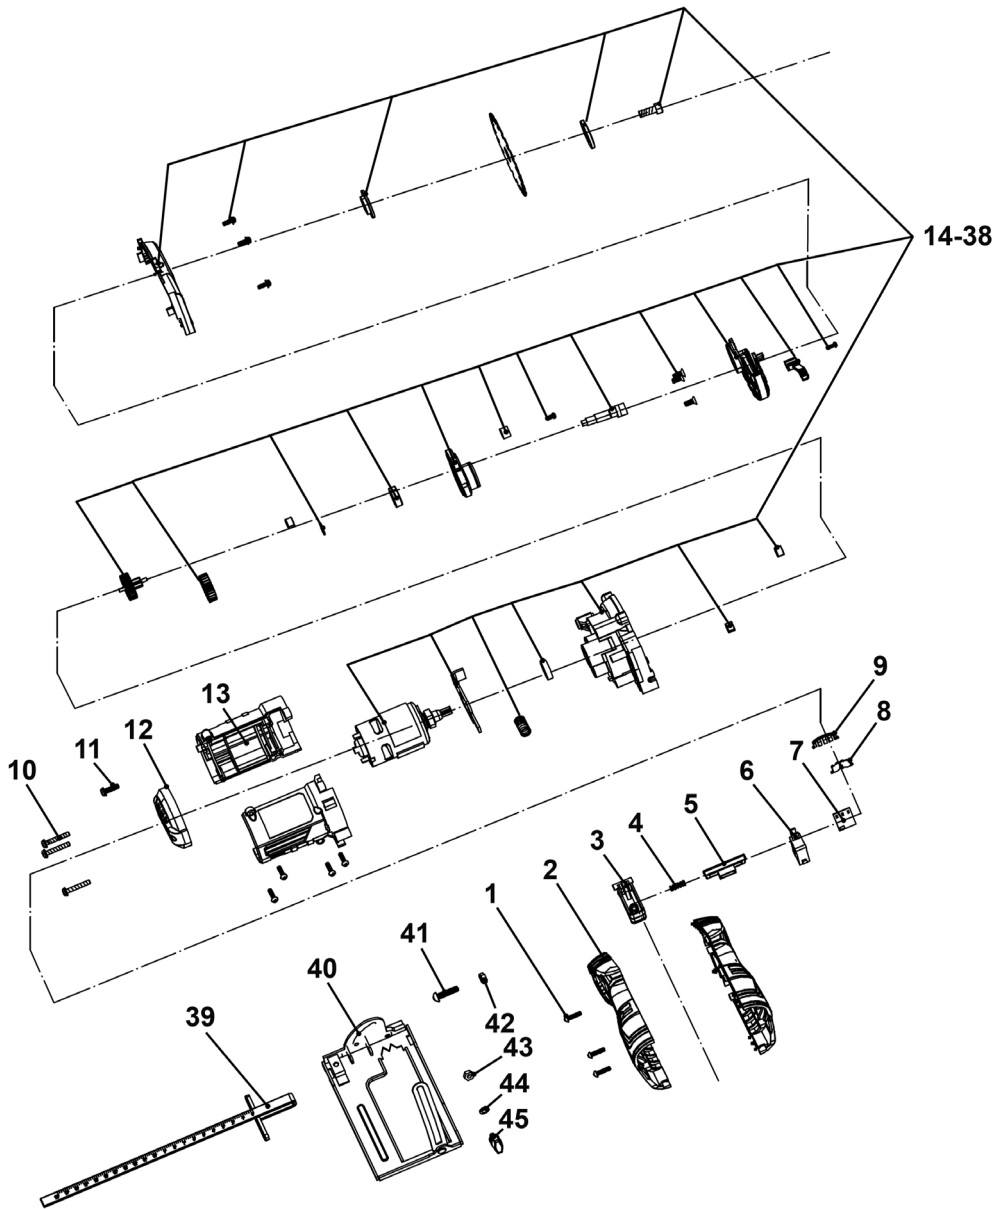

Parts Information:
Cordless Circular Saw Ø85mm 10.8V
SV10.8 Series - Body Only
Model No: CP108VCSBO

Item	Part No.	Description	Qty
1	CP108VCSBO.01	Housing Screw	9
2	CP108VCSBO.02	Handle Complete	1
3	CP108VCSBO.03	Trigger	1
4	CP108VCSBO.04	Trigger Spring	1
5	CP108VCSBO.05	Lever	1
6	CP108VCSBO.06	Microswitch	1
7	CP108VCSBO.07	PCB	1
8	CP108VCSBO.08	Indicator Holder	1
9	CP108VCSBO.09	Cover	1
10	CP108VCSBO.10	Screw M4 x 25mm	1
11	CP108VCSBO.11	Screw M4 x 15mm	3

Item	Part No.	Description	Qty
12	CP108VCSBO.12	Back Cover	1
13	CP108VCSBO.13	Housing (Inner)	1
14-38	CP108VCSBO.14-38	Motor/Gearbox Assembly	1
39	CP108VCSBO.39	Guide Ruler	1
40	CP108VCSBO.40	Base Plate	1
41	CP108VCSBO.41	Screw M6 x 30mm	1
42	SN6.S	Steel Nut M6 Zinc	1
43	SN4.S	Steel Nut M4 Zinc	1
44	FWM4.S	Flat Washer M4	3
45	CP108VCSBO.45	Tension Knob	3
--	CP108VCSBO.46	Wrench (Not Shown)	--