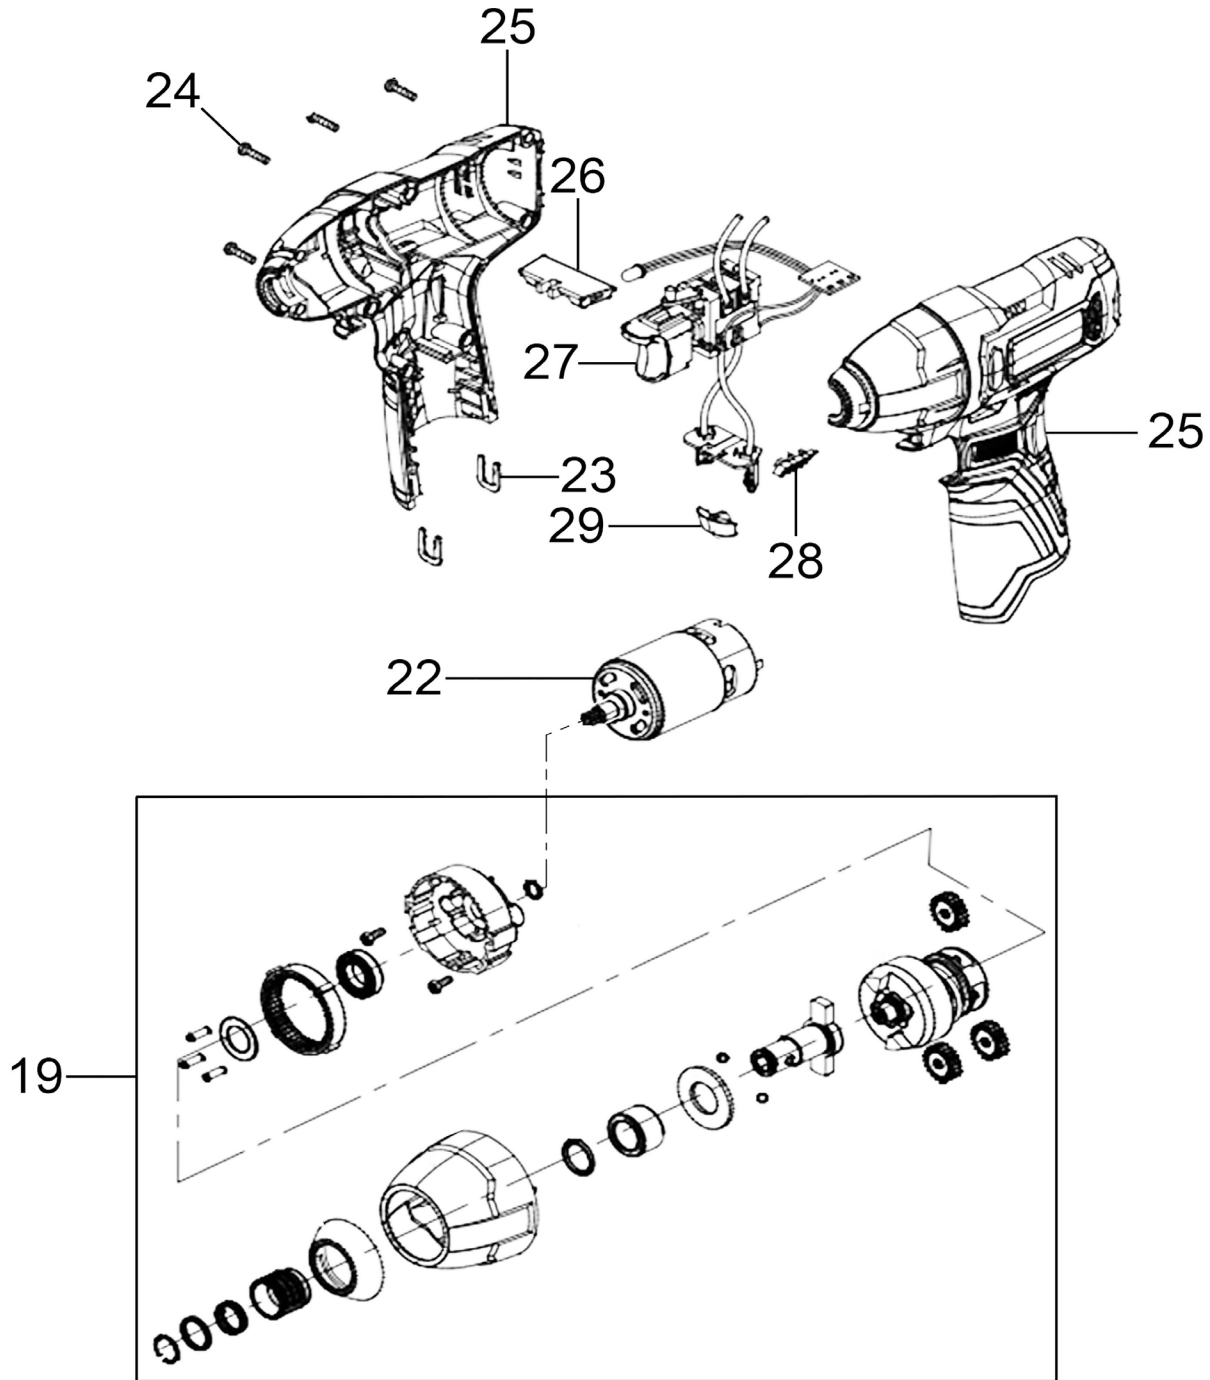

Parts Information:
**Cordless Impact Driver 1/4"Hex Drive 10.8V
 SV10.8 Series - Body Only
 Model No: CP108VCIDBO**

Item	Part No.	Description
19	CP108VCID.GBA	Gearbox Assembly
22	CP108VCID.22	Motor (c/w Gear)
23	CP108VCID.23	Buckle
24	CP108VCID.24	Self-Tapping Screw ST2.9 x 16mm
25	CP108VCID.25	Housing Complete

Item	Part No.	Description
26	CP108VCID.26	Lever, Forward/Reverse
27	CP108VCID.27	Switch Assembly
28	CP108VCID.28	Cover, Battery Indicator
29	CP108VCID.29	Transparent Cover, LED

NOTE: It is our policy to continually improve products and as such we reserve the right to alter data, specifications and component parts without prior notice. There may be alternative versions of this product, please contact us should you require this information.