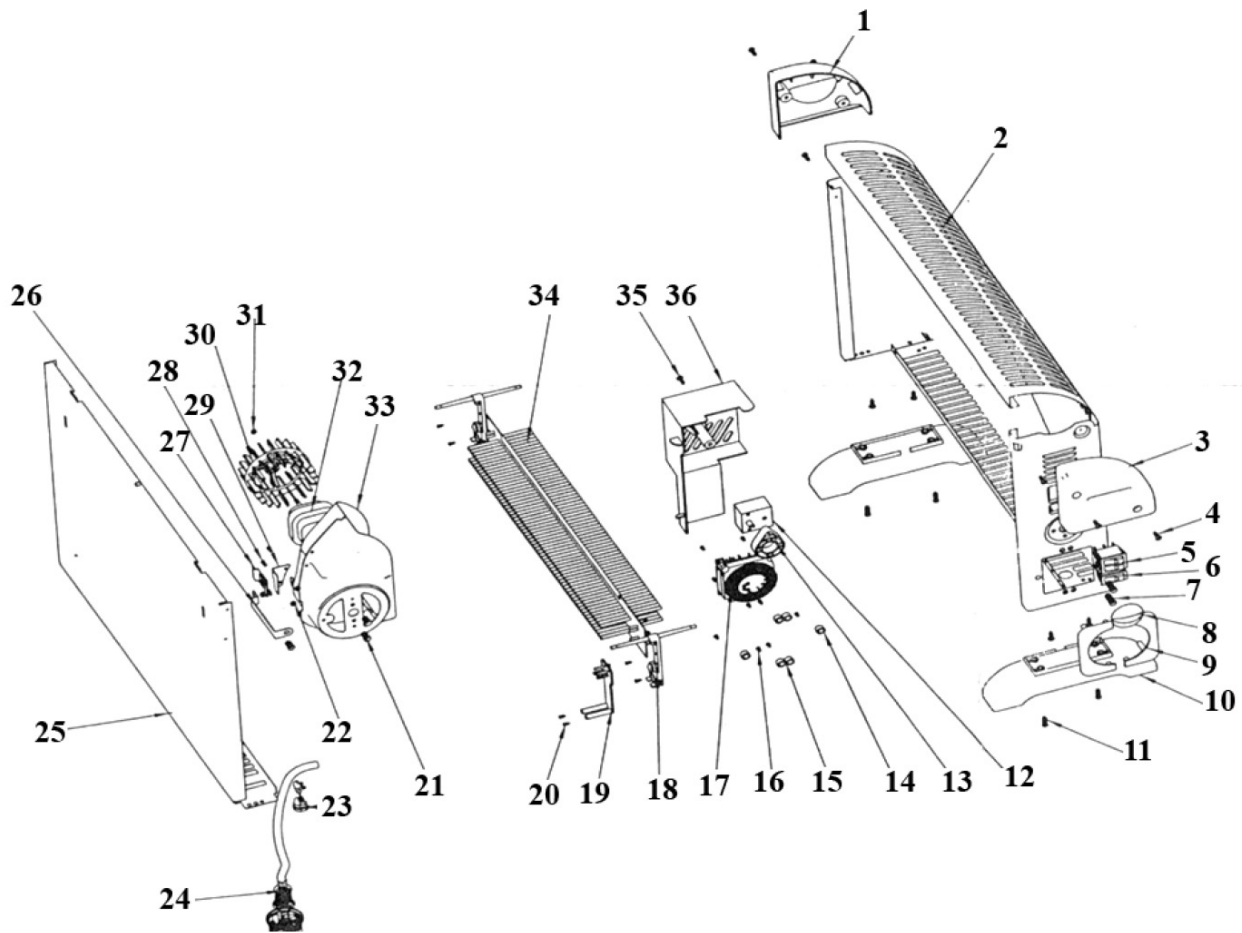

Parts Information:  
**Convactor Heater 2000W/230V with Turbo  
 & Timer**  
**Model No: CD2005TT**

Item	Part No.	Description
1	CD2005TT.01	Right Handle
2	CD2005TT.02	Front Cover
3	CD2005TT.03	Left Handle
4	CD2005TT.04	Screw M4 x 10mm
5	CD2005TT.05	Power Switch, Rocker
6	CD2005TT.06	Fan Switch
7	CD2005TT.07	Screw M4 x 16mm
8	CD2005TT.08	Knob
9	CD2005TT.09	Timer Cover
10	CD2005TT.10	Foot
11	CD2005TT.11	Screw M4 x 12mm
12	CD2005TT.12	Thermostat
13	CD2005TT.13	Thermostat Block
14	CD2005TT.14	Timer Cap A
15	CD2005TT.15	Timer Cap B
16	CD2005TT.16	Screw M3 x 6mm
17	CD2005TT.17	Timer
18	CD2005TT.18	Heating Element Bracket

Item	Part No.	Description
19	CD2005TT.19	Wire Connection Bracket
20	CD2005TT.20	Screw M3 x 8mm
21	CD2005TT.21	Screw M4 x 10mm
22	SN3.S	Steel Nut M3
23	CD2005TT.23	Cord Grip
24	CD2005TT.24	Plug
25	CD2005TT.25	Rear Cover
26	CD2005TT.26	Support A
27	CD2005TT.27	Support B
28	CD2005TT.28	Screw M3 x 6mm
29	CD2005TT.29	Support C
30	CD2005TT.29-21	Fan Blade
31	SN4.S	Steel Nut M4
32	CD2005TT.32	Fan Motor
33	CD2005TT.33	Motor Cover
34	CD2005TT.34	Heating Element
35	CD2005TT.35	Screw M3 x 12mm
36	CD2005TT.36	Inner Cover