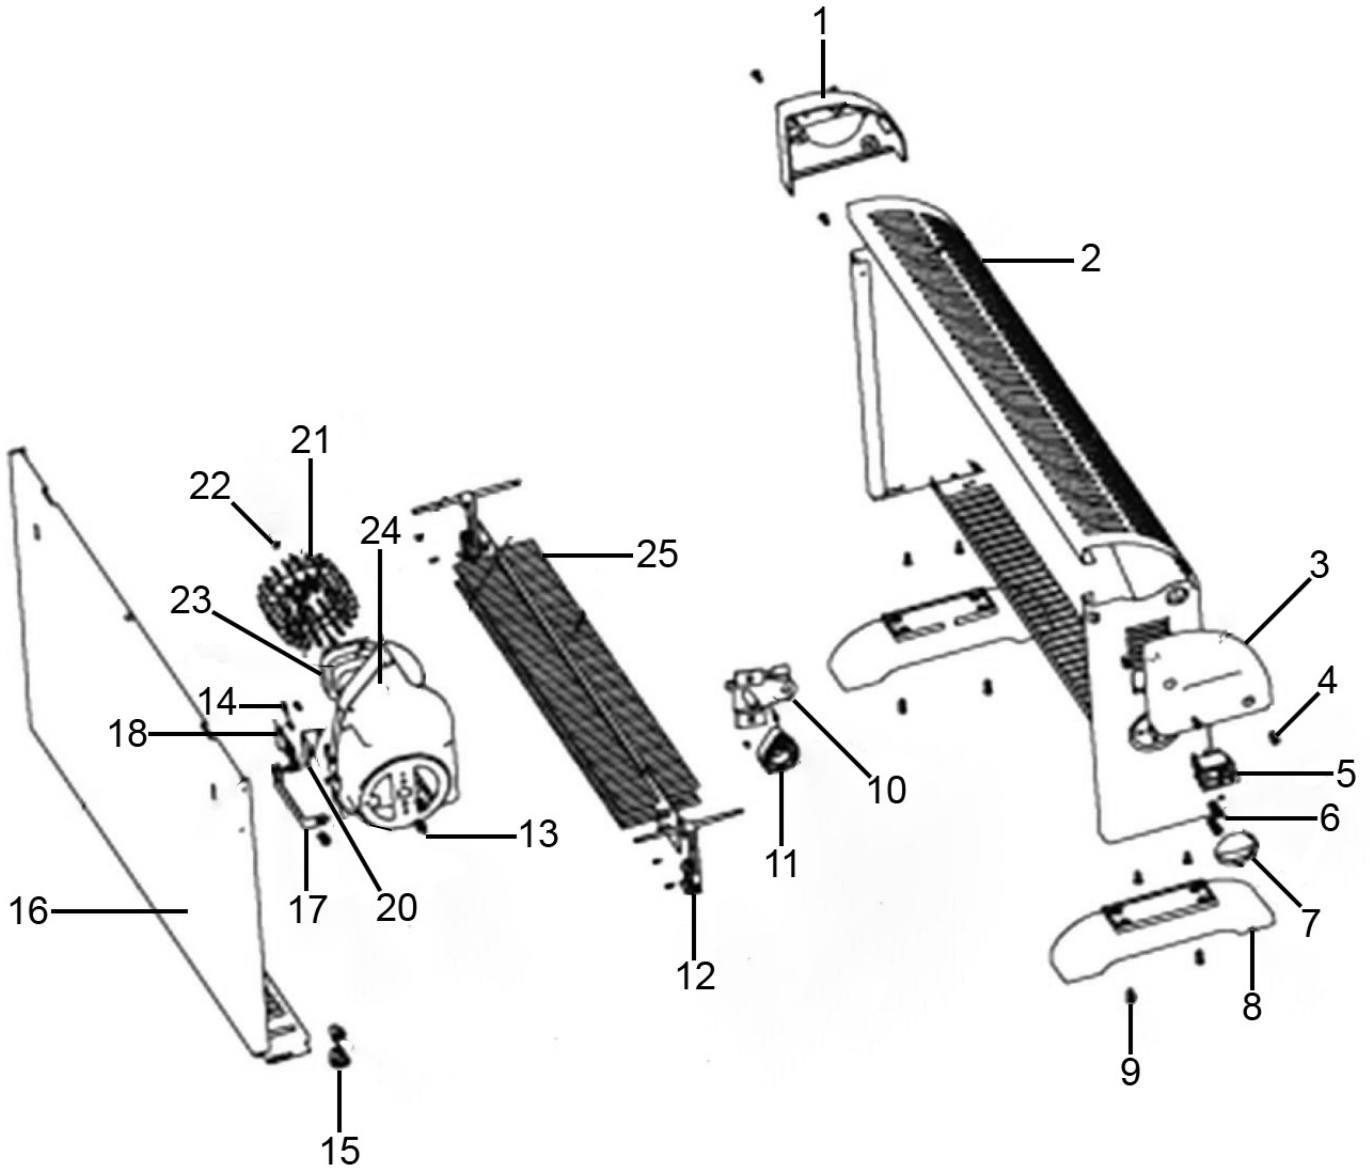

Parts Information:
Convecter Heater 2000W 3 Heat Settings
Thermostat Turbo Fan
Model No: CD2005T.V2

| Item | Part No. | Description |
|------|--------------|-------------------------|
| 1 | CD2005TT.01 | Right Handle |
| 2 | CD2005TV2-02 | Front Cover |
| 3 | CD2005TT.03 | Left Handle |
| 4 | CD2005TV2-04 | Screw M4 x 10 |
| 5 | CD2005TV2-05 | Power Switch, Rocker |
| 6 | CD2005TV2-06 | Screw M4 x 16 |
| 7 | CD2005TV2-07 | Knob |
| 8 | CD2005TV2-08 | Foot |
| 9 | CD2005TV2-09 | Screw M4 x 12 |
| 10 | CD2005TV2-10 | Thermostat |
| 11 | CD2005TV2-11 | Thermostat Block |
| 12 | CD2005TV2-12 | Heating Element Bracket |

| Item | Part No. | Description |
|------|--------------|-----------------|
| 13 | CD2005TV2-13 | Screw M4 x 10 |
| 14 | SN3.S | Steel Nut M3 |
| 15 | CD2005TV2-15 | Cord Grip |
| 16 | CD2005TV2-16 | Rear Cover |
| 17 | CD2005TV2-17 | Bracket (A) |
| 18 | CD2005TV2-18 | Bracket (B) |
| 20 | CD2005TV2-20 | Bracket (C) |
| 21 | CD2005TV2-21 | Fan Blade |
| 22 | SN4.S | Steel Nut M4 |
| 23 | CD2005TT.32 | Fan Motor |
| 24 | CD2005TT.33 | Motor Cover |
| 25 | CD2005TT.34 | Heating Element |