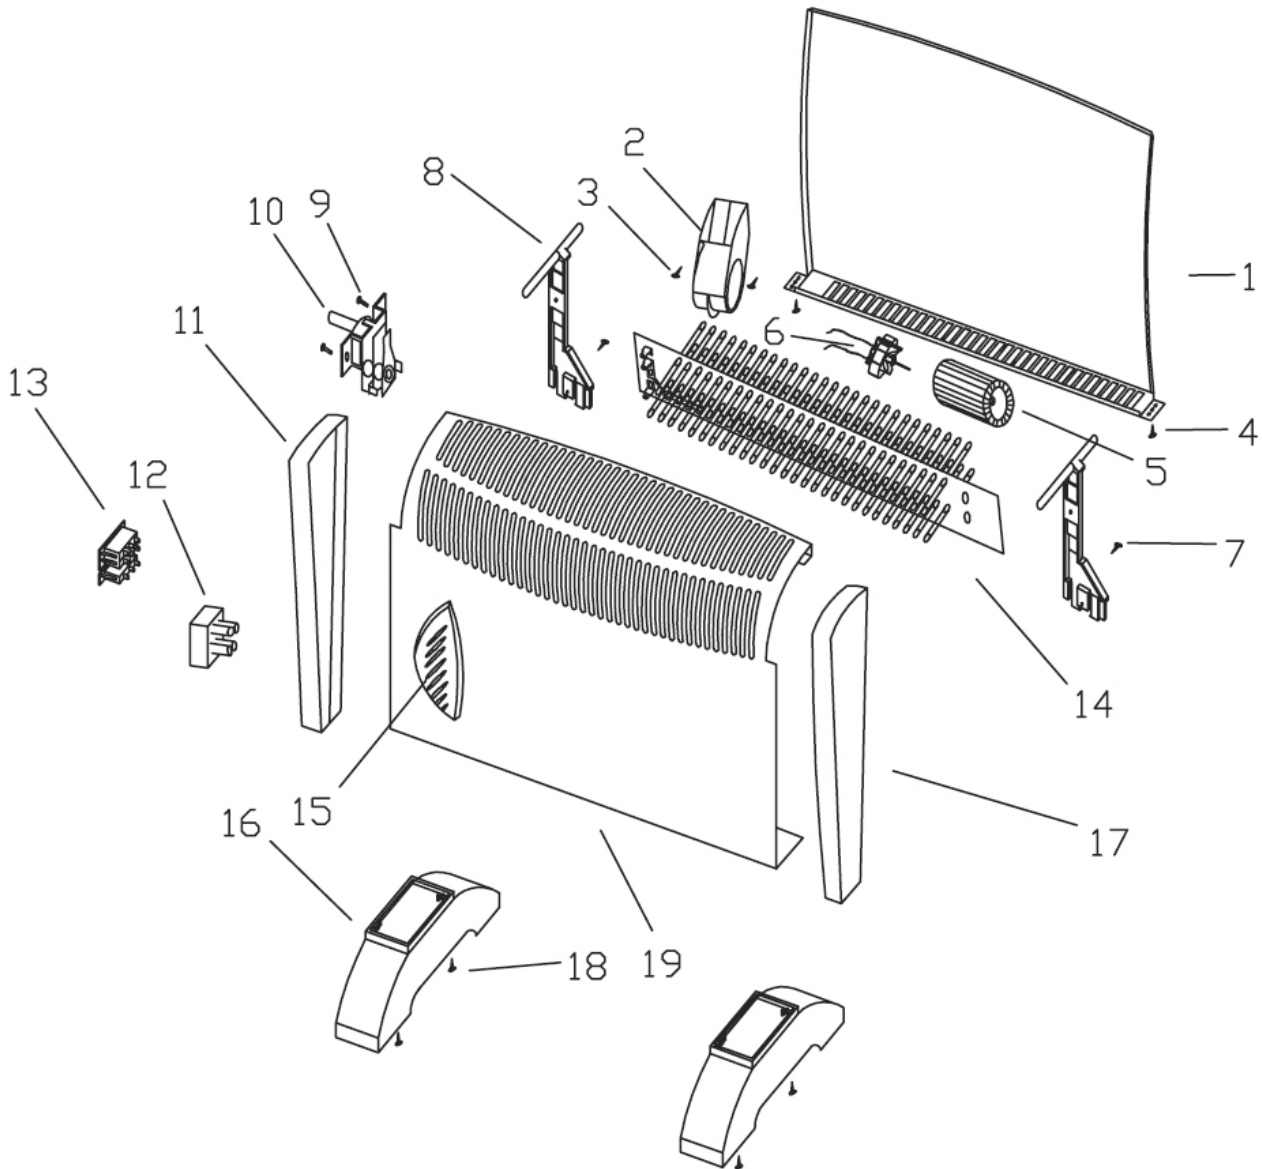

Parts Information:
Convactor Heater 2000W 3 Heat Settings
Thermostat Turbo Fan
Model No: CD2005T

Item	Part No.	Description
1	CD2005.01	Back Cover
2	CD2005T.02	Fan Passage
3	CD2005T.03	Screw
4	CD2005.02	Screw
5	CD2005T.05	Fan Blade
6	CD2005T.06	Motor
7	CD2005.05	Screw
8	CD2005.04	Heating Element Bracket
9	CD2005.07	Screw
10	CD2005.06	Thermostat

Item	Part No.	Description
11	CD2005.12	Left Casing
12	CD2005.08	Terminal
13	CD2005.09	Power Switch, Rocker
14	CD2005.03	Heating Element
15	CD2005.13	Air Outlet
16	CD2005.14	Foot
17	CD2005.11	Right Casing
18	MSP48.S	Machine Screw Pan Head Phillips M4 x 8mm
19	CD2005.10	Front Cover
--	CD2005.KT	Fixing Kit (Not Shown)