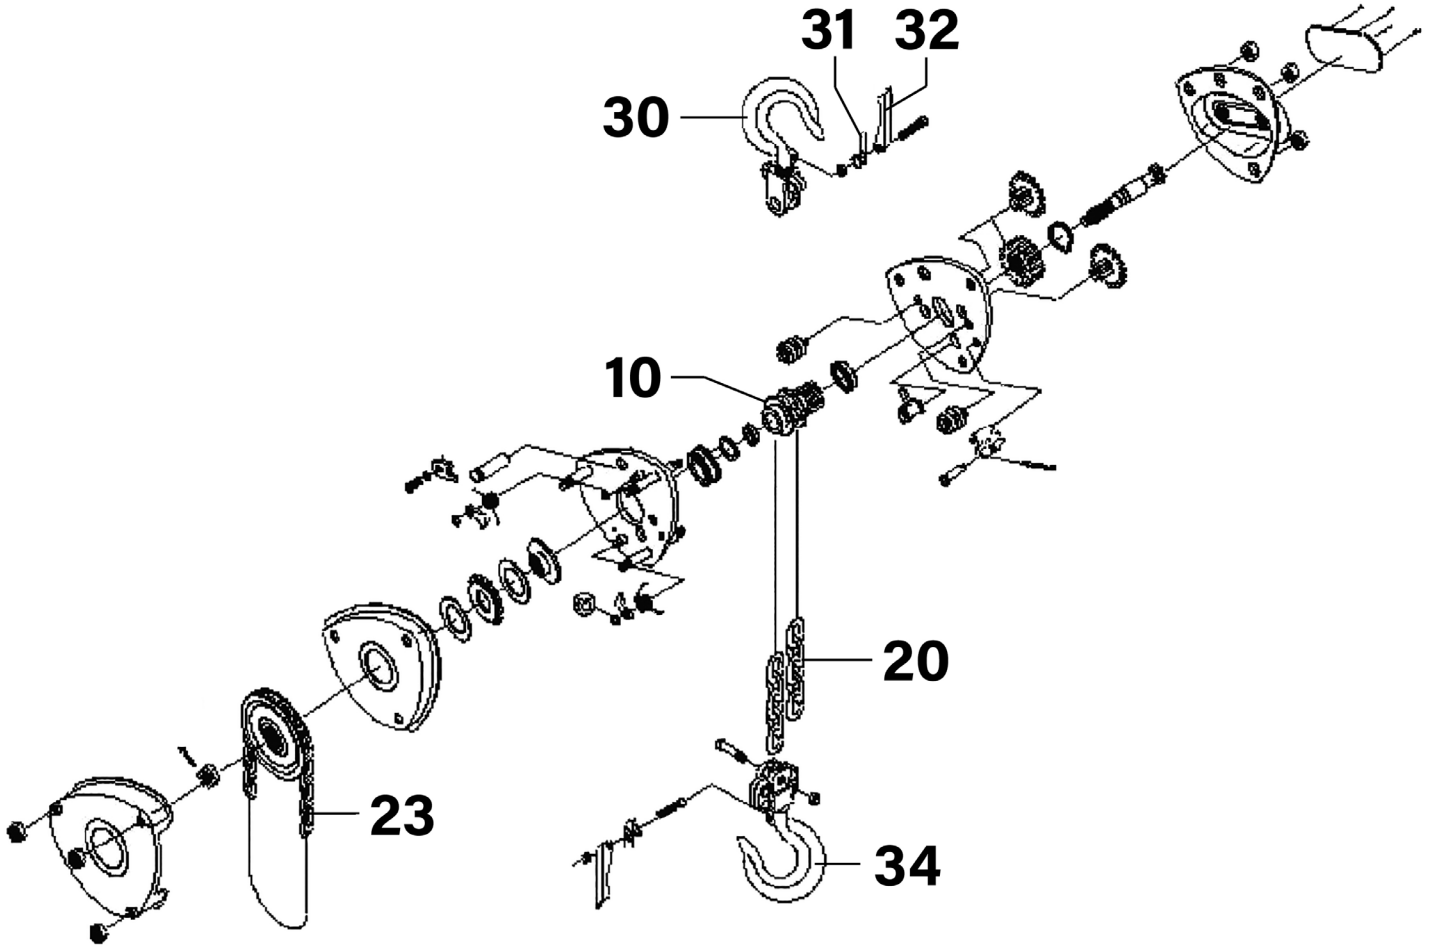

Parts Information:
Chain Block
Model No: CB500.V4, CB1000.V4,
CB2000.V4, CB3000.V4

Item	Part No.	Description
	CB500.V4	Chain Block Assembly
10	CB500-V4-10	Chain Sprocket
20	CB500-V4-20	Load Chain
23	CB500-V4-23	Hand Chain
30	CB500-V4-30	Top Hook Assembly
31	CB500-V4-31	Double Spring
32	CB500-V4-32	Safety Latch
34	CB500-V4-34	Bottom Hook Assembly
	CB1000.V4	Chain Block Assembly
10	CB1000-V4-10	Chain Sprocket
20	CB1000-V4-20	Load Chain
23	CB1000-V4-23	Hand Chain
30	CB1000-V4-30	Top Hook Assembly
31	CB1000-V4-31	Double Spring
32	CB1000-V4-32	Safety Latch
34	CB1000-V4-34	Bottom Hook Assembly

Item	Part No.	Description
	CB2000.V4	Chain Block Assembly
10	CB2000-V4-10	Chain Sprocket
20	CB2000-V4-20	Load Chain
23	CB2000-V4-23	Hand Chain
30	CB2000-V4-30	Top Hook Assembly
31	CB2000-V4-31	Double Spring
32	CB2000-V4-32	Safety Latch
34	CB2000-V4-34	Bottom Hook Assembly
	CB3000.V4	Chain Block Assembly
10	CB3000-V4-10	Chain Sprocket
20	CB3000-V4-20	Load Chain
23	CB3000-V4-23	Hand Chain
30	CB3000-V4-30	Top Hook Assembly
31	CB3000-V4-31	Double Spring
32	CB3000-V4-32	Safety Latch
34	CB3000-V4-34	Bottom Hook Assembly