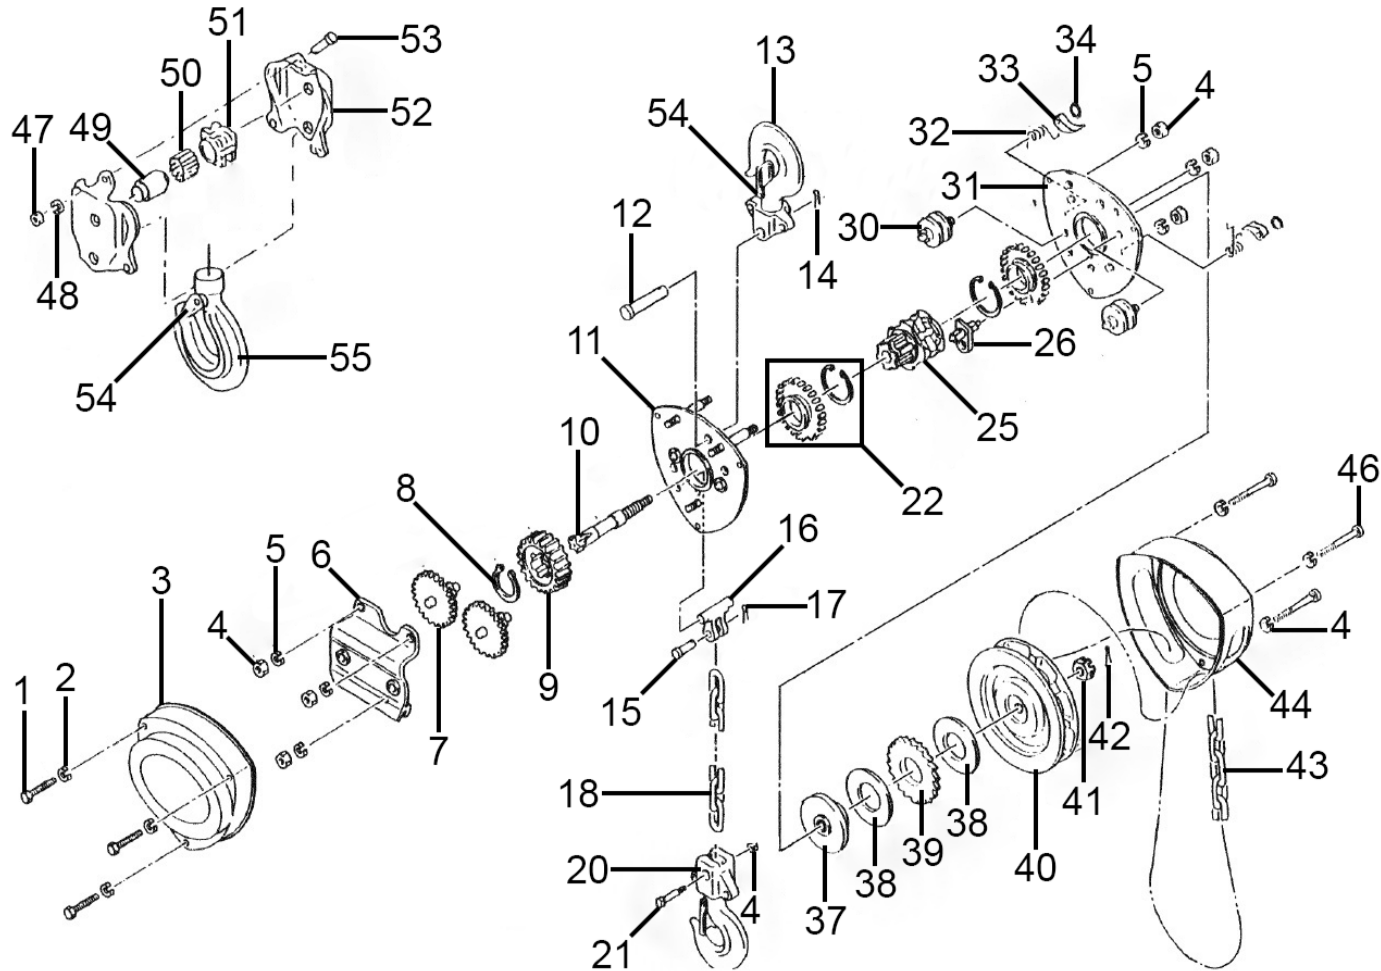

Parts Information:
Chain Block 2tonne 2.5mtr
Model No: CB2000.V2

NOTE: It is our policy to continually improve products and as such we reserve the right to alter data, specifications and component parts without prior notice.

sales@sealey.co.uk

www.sealey.co.uk

Parts Information:
Chain Block 2tonne 2.5mtr
Model No: CB2000.V2

Item	Part No.	Description
1	CB2000.V2-01	Screw
2	CB2000.V2-02	Spring Washer
3	CB2000.V2-03	Sheet Cover
4	NLN6.S	Nyloc Nut M6
5	CB2000.V2-05	Spring Washer
6	CB2000.V2-06	Gear Cover
7	CB2000.V2-07	Disk Gear
8	CB2000.V2-08	Snap Ring
9	CB2000.V2-09	Splined Gear
10	CB2000.V2-10	Driving Shaft
11	CB2000.V2-11	Side Plate A
12	CB2000.V2-12	Top Pin
13	CB2000.V2-13	Hook
14	CB2000.V2-14	Split Pin
15	CB2000.V2-15	Tailgate Pin
16	CB2000.V2-16	Tailgate
17	CB2000.V2-17	Split Pin
18	CB2000.V2-18	Load Chain
20	CB2000.V2-20	Bottom Hook Block
21	CB2000.V2-21	Chain Pin
22	CB2000.V2-BA	Bearing Assembly
25	CB3000.V2-25	Chain Sprocket
26	CB2000.V2-26	Stripper

Item	Part No.	Description
30	CB2000.V2-30	Guide Roller
31	CB2000.V2-31	Side Plate B
32	CB2000.V2-32	Pawl Spring
33	CB2000.V2-33	Pawl
34	CB2000.V2-34	Pawl Pin
37	CB2000.V2-37	Brake Seat
38	CB2000.V2-38	Friction Disk
39	CB2000.V2-39	Ratchet Disk
40	CB2000.V2-40	Hand Wheel
41	CB2000.V2-41	Nut
42	CB2000.V2-42	Split Pin
43	CB2000.V2-43	Hand Chain
44	CB2000.V2-44	Hand Wheel Cover
46	CB2000.V2-46	Screw
47	SN8.SB	Steel Nut M8 Black
48	CB2000.V2-48	Ring
49	CB2000.V2-49	Shaft
50	CB2000.V2-50	Roller
51	CB2000.V2-51	Chain Wheel
52	CB2000.V2-52	Bottom Hook Block
53	SS825.S	Hex Head Set Screw M8 X 25
54	CB2000.V2-54	Latch Kit
55	CB2000.V2-55	Hook