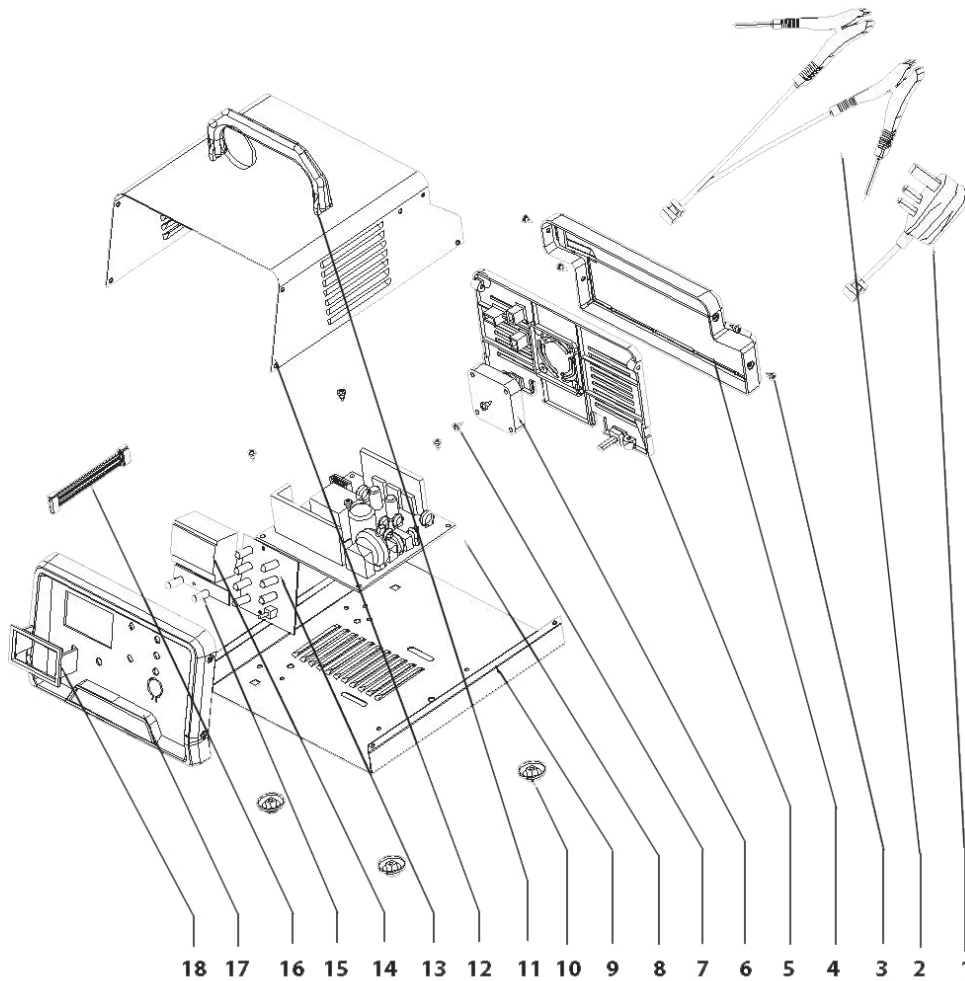

Parts Information:
**Auto Maintenance High Frequency Battery
 Charger 12/24V 15Amp**
Model No: AUTOCHARGE15S

| Item | Part No. | Description |
|------|----------|-----------------------------|
| 1 | AC15S.01 | POWER LEAD (C/W PLUG) |
| 2 | AC15S.02 | CLAMP (POSITIVE & NEGATIVE) |
| 3 | AC15S.03 | SCREW |
| 4 | AC15S.04 | BACK PANEL |
| 5 | AC15S.05 | MIDDLE PANEL |
| 6 | AC15S.06 | COOLING FAN |
| 7 | AC15S.07 | SCREW |
| 8 | AC15S.08 | RECTIFIER |
| 9 | AC15S.09 | LOWER PANEL |

| Item | Part No. | Description |
|------|----------|-------------------|
| 10 | AC15S.10 | FOOT |
| 11 | AC15S.11 | TOP HANDLE |
| 12 | AC15S.12 | TOP PANEL |
| 13 | AC15S.13 | LED ASS'Y (LARGE) |
| 14 | AC15S.14 | AMMETER |
| 15 | AC15S.15 | LED ASS'Y (SMALL) |
| 16 | AC15S.16 | SIDE HANDLE |
| 17 | AC15S.17 | FRONT PANEL |
| 18 | AC15S.18 | AMMETER SURROUND |