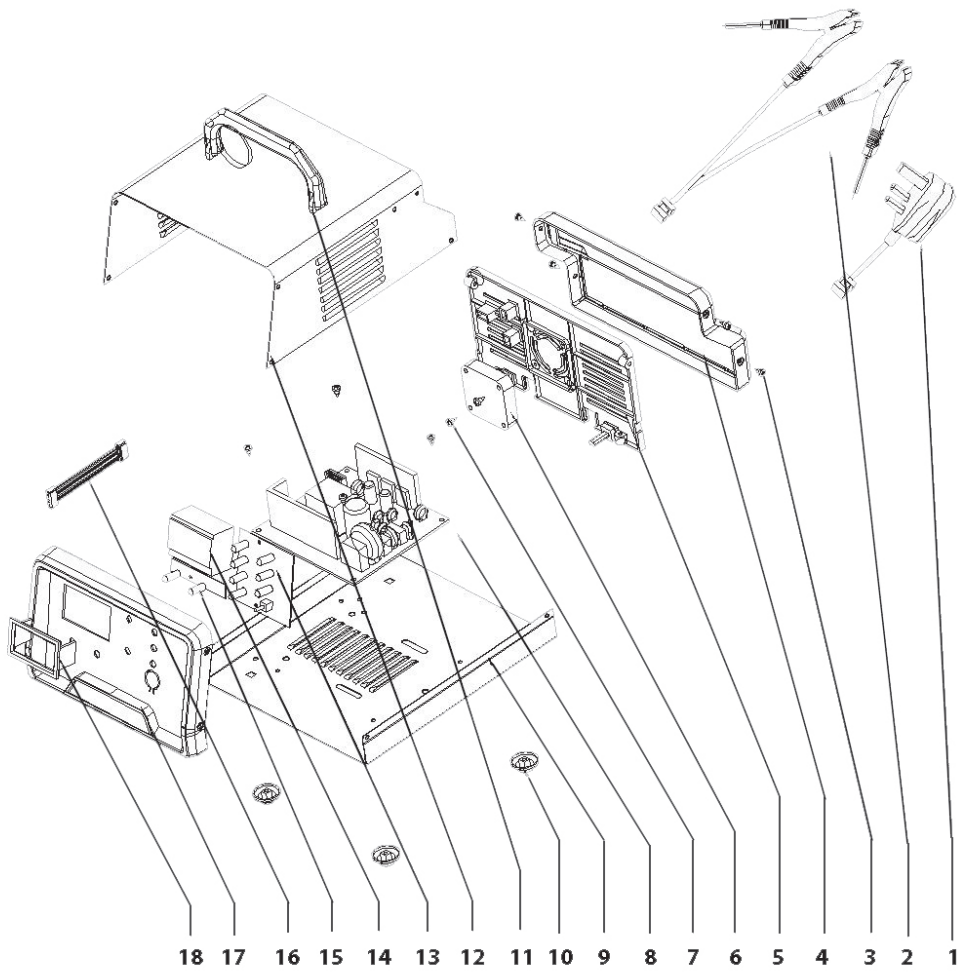

Parts Information:
**Auto Maintenance High Frequency Battery
 Charger 12/24V 12Amp**
Model No: AUTOCHARGE12S

| Item | Part No. | Description |
|------|----------|-----------------------------|
| 1 | AC12S.01 | POWER LEAD (C/W PLUG) |
| 2 | AC12S.02 | CLAMP (POSITIVE & NEGATIVE) |
| 3 | AC12S.03 | SCREW |
| 4 | AC12S.04 | BACK PANEL |
| 5 | AC12S.05 | MIDDLE PANEL |
| 6 | AC12S.06 | COOLING FAN |
| 7 | AC12S.07 | SCREW |
| 8 | AC12S.08 | RECTIFIER |
| 9 | AC12S.09 | LOWER PANEL |

| Item | Part No. | Description |
|------|----------|-------------------|
| 10 | AC12S.10 | FOOT |
| 11 | AC12S.11 | TOP HANDLE |
| 12 | AC12S.12 | TOP PANEL |
| 13 | AC12S.13 | LED ASS'Y (LARGE) |
| 14 | AC12S.14 | AMMETER |
| 15 | AC12S.15 | LED ASS'Y (SMALL) |
| 16 | AC12S.16 | SIDE HANDLE |
| 17 | AC12S.17 | FRONT PANEL |
| 18 | AC12S.18 | AMMETER SURROUND |