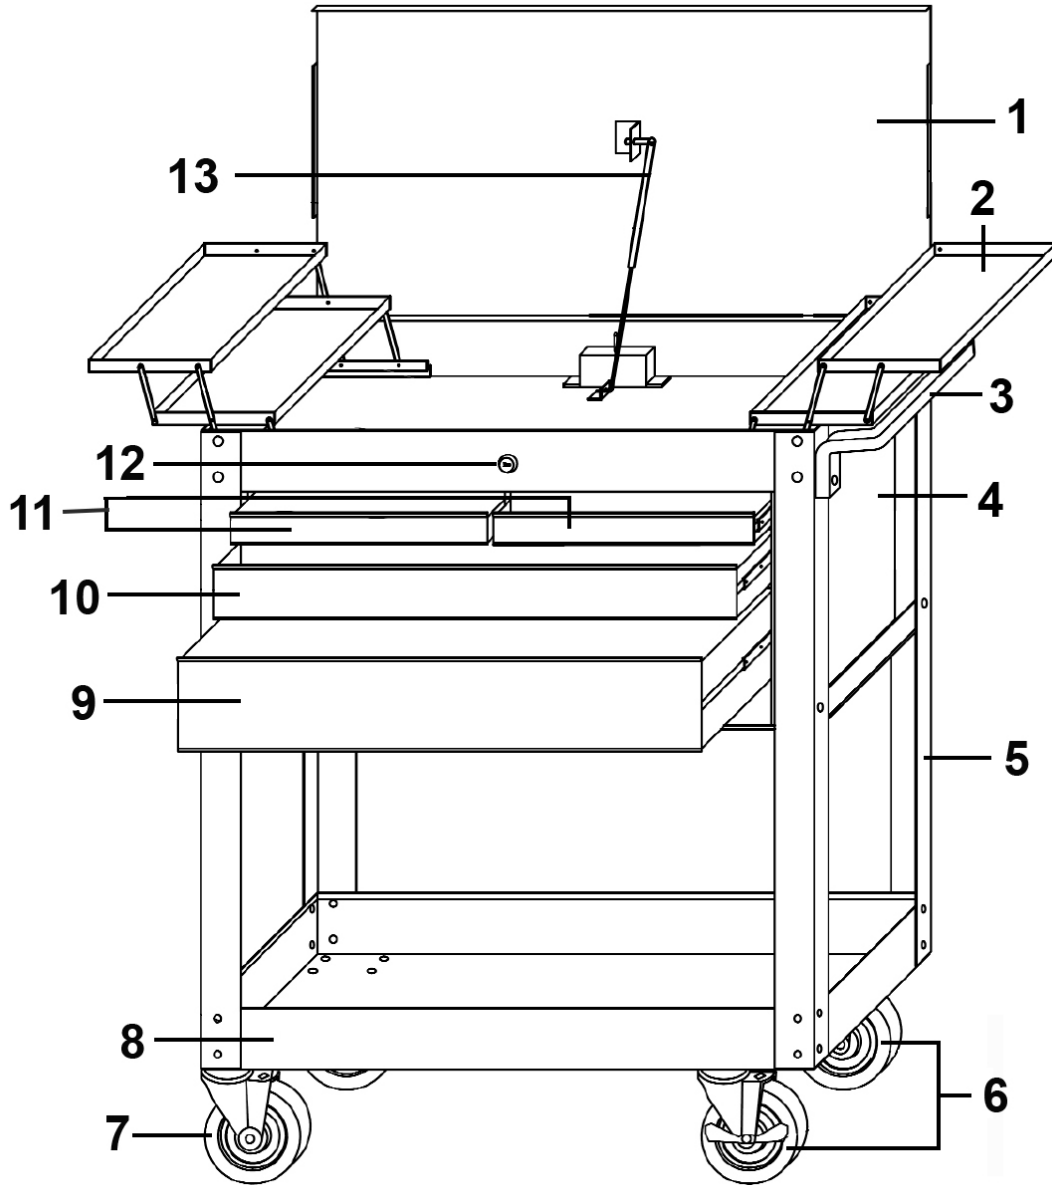

Parts Information:
**Extra Heavy-Duty Trolley 2-Level with 4
 Drawers & Cantilever Trays**
Model No: AP930M

Item	Part No.	Description
1	AP930M.01	Top Cover
2	AP930M.02	Side Tray
3	AP930M.03	Side Handle
4	AP930M.04	Side Panel
5	AP930M.05	Leg
6	AP930M.06	Wheel, Swivel Castor, 4 Bolt (w/Brake)(D:125 W:30 B:10 H:153)
7	AP930M.07	Wheel, Swivel Castor, 4 Bolt (D:125 W:30 B:12 H:154)

Item	Part No.	Description
8	AP930M.08	Bottom Tray
9	AP930M.09	Replacement Drawer 4-1/2"
10	AP930M.10	Replacement Drawer 3"
11	AP930M.11	Replacement Drawer 2-1/4"
12	AP930M.12	Lock c/w Key
13	AP930M.13	Gas Strut 390mm c/w Ball Joint
--	AP930M.15	Slide (Not Shown)
--	AP930M.16	Fixing Kit (Not Shown)