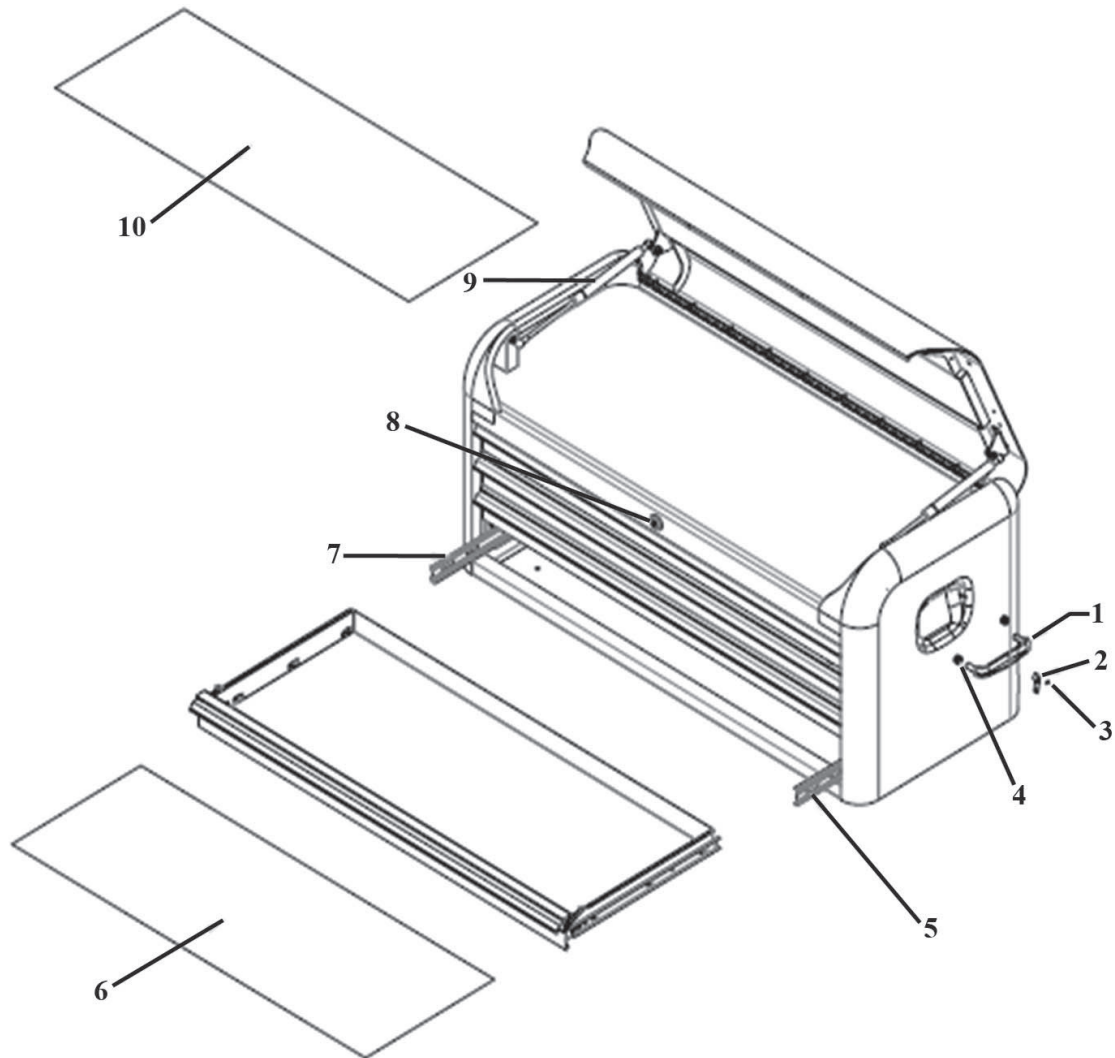

Parts Information:
Topchest 4 Drawer Wide Retro Style - Cream
Model No: AP41104

Item	Part No.	Description
1	AP41104BWS.01	CHEST HANDLE
2	AP28104.10	CONNECTOR
3	SS612.S	HEX HEAD SET SCREW M6x12mm SINGLE
4	SN8.S	STEEL NUT M8 ZINC DIN934 (SINGLE)
5	PTB-300023	BEARING SLIDE (R)
6	AP41206BWS.07	DRAWER LINER
7	PTB-300022	BEARING SLIDE (L)

Item	Part No.	Description
8	PTB-304007	LOCK AND KEY (NUMBER 1201)
--	PTB-304007A	LOCK AND KEY (NUMBER 1202)
--	PTB-304007B	LOCK AND KEY (NUMBER 1203)
--	PTB-304007C	LOCK AND KEY (NUMBER 1204)
9	AP41104BWS.09	GAS STRUT
10	AP41104BWS.10	TOP LINER