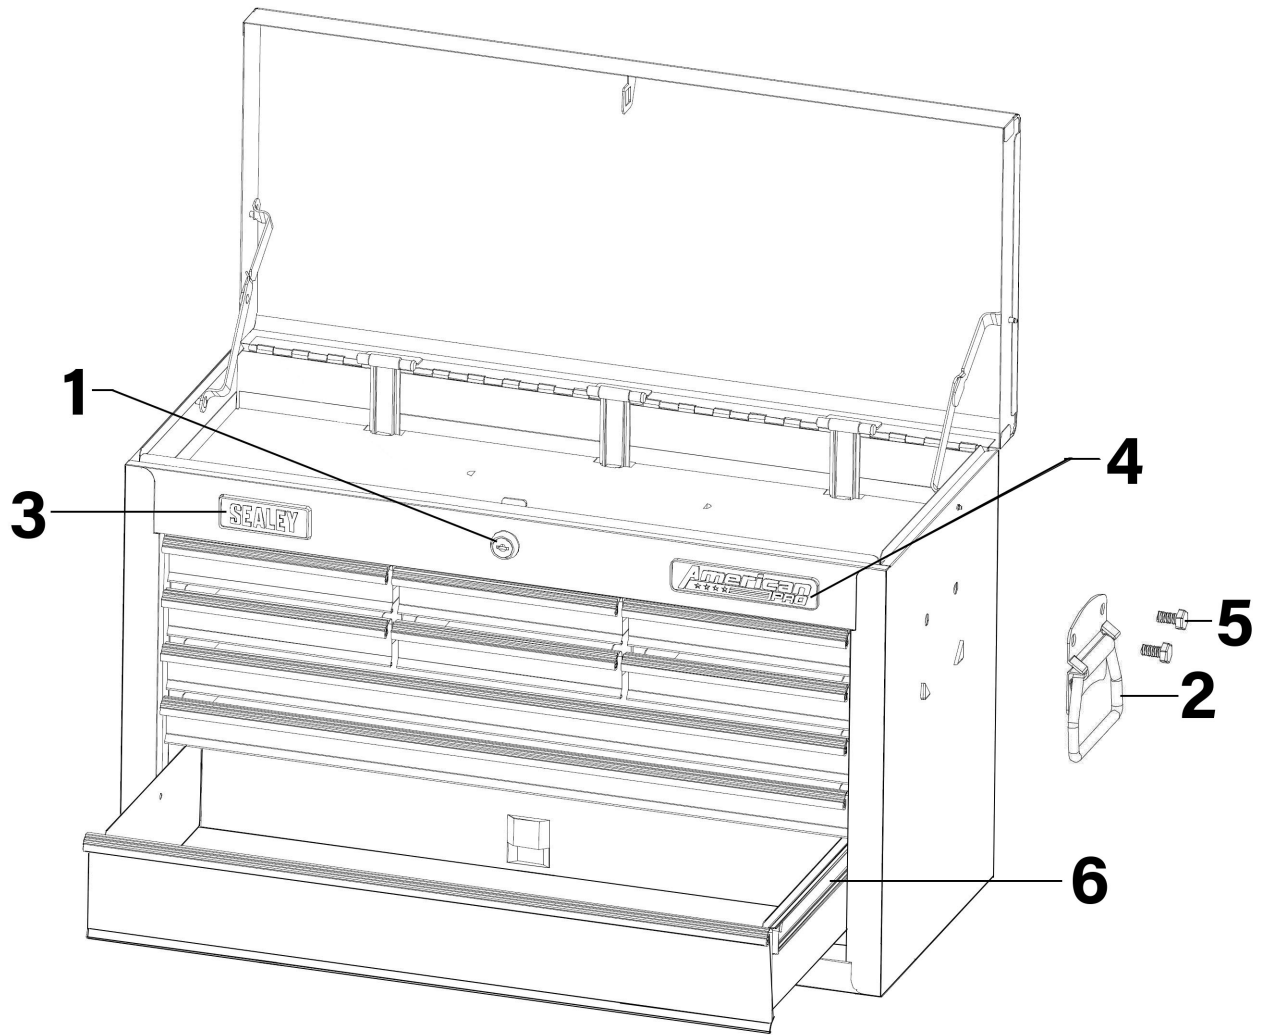

Parts Information:
Topchest 9 Drawer with Ball Bearing Slides
- Black/Grey
Model No: AP2509B.V3

Item	Part No.	Description
1	AP-AC04002500	Lock & Key (YT-498)
2	AP-MB08002700	Chest Handle
3	AP-BADGE2	Sealey Badge (New) 70x25

Item	Part No.	Description
4	AP-BADGE3	American Pro Badge (New) 115.4x25
5	SS820.S	Hex Head Set Screw M8 X 20 Zinc
6	AP-AJ02004900	Ball Bearing Slide (2027-230 L=230mm)

NOTE: It is our policy to continually improve products and as such we reserve the right to alter data, specifications and component parts without prior notice. There may be alternative versions of this product, please contact us should you require this information.