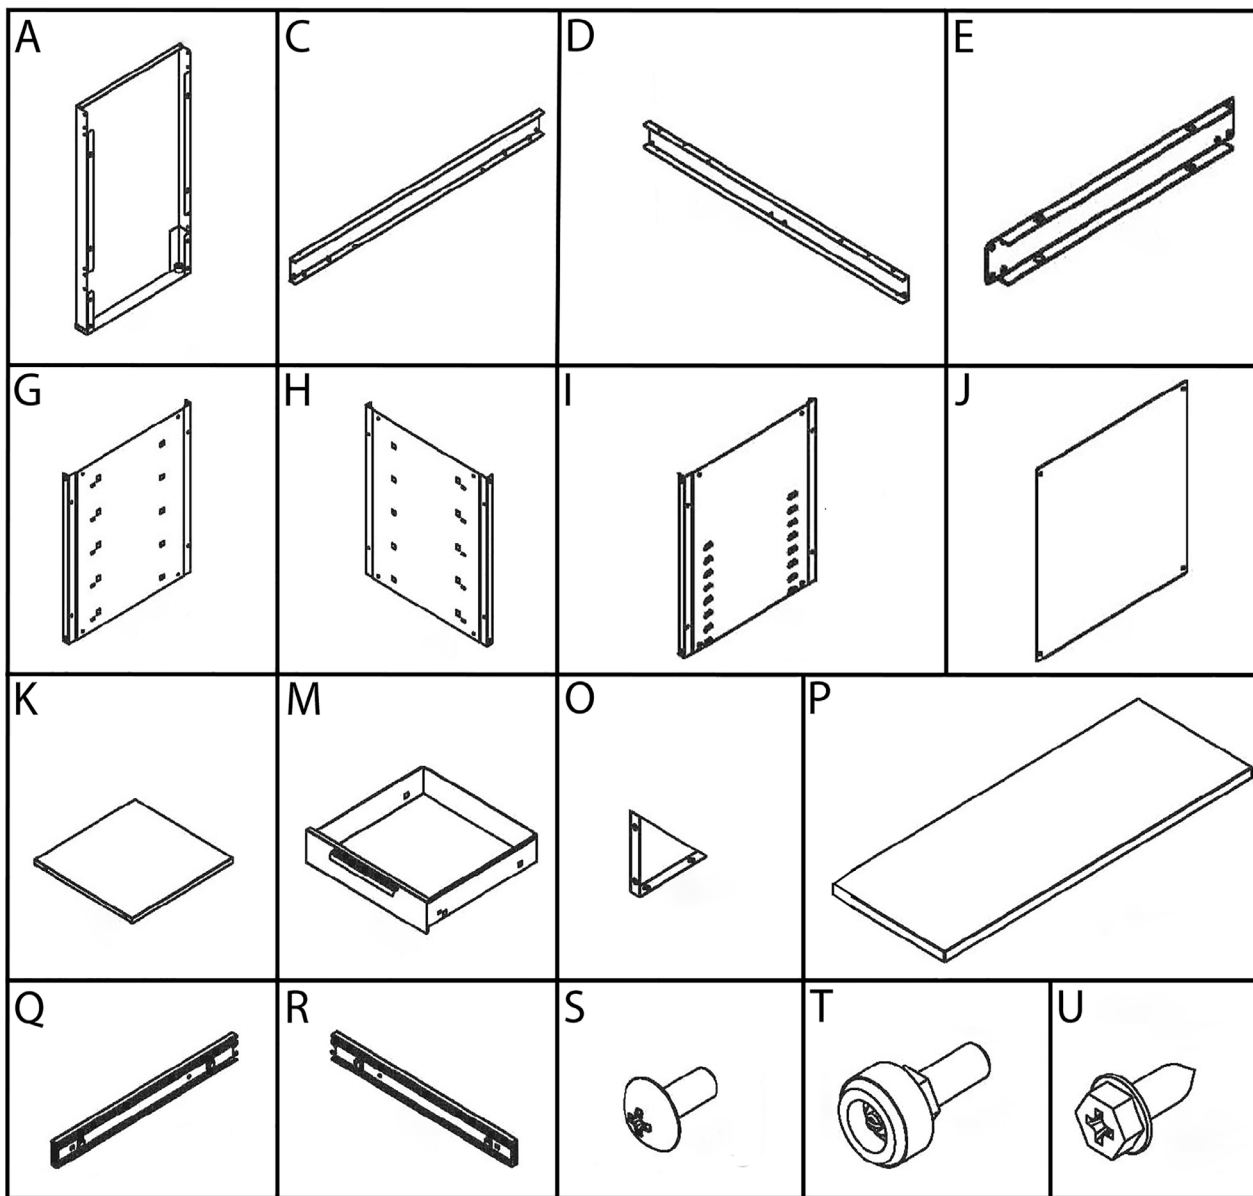

Parts Information:
**Workbench with 5 Drawers Ball-Bearing
 Slides Heavy-Duty**
Model No: AP2030BB

Item	Part No.	Description	Qty
A	AP2030BB.A	Side Panel	2
C	AP2030BB.C	Bottom Rail	2
D	AP2030BB.D	Top Rail	2
E	AP2030BB.E	Centre Support	2
G	AP2030BB.G	Left Side Panel	1
H	AP2030BB.H	Right Side Panel	1
I	AP2030BB.I	Support Panel	2
J	AP2030BB.J	Back Panel	2
K	AP2030BB.K	Shelf 450x440x20	2

Item	Part No.	Description	Qty
M	AP2050BB.M	Drawer	5
O	AP2030I	Corner Brace	4
P	AP2030BB.P	Wooden Top	1
Q	AP2030BB.Q	Left Side Runner	5
R	AP2030BB.R	Right Side Runner	5
S	AP2030BB.S	Screw M5 x 12mm	59
T	AP2030BB.T	Adjustable Leg Leveler	4
U	AP2030BB.U	Hex Head Screw 5/8"	4