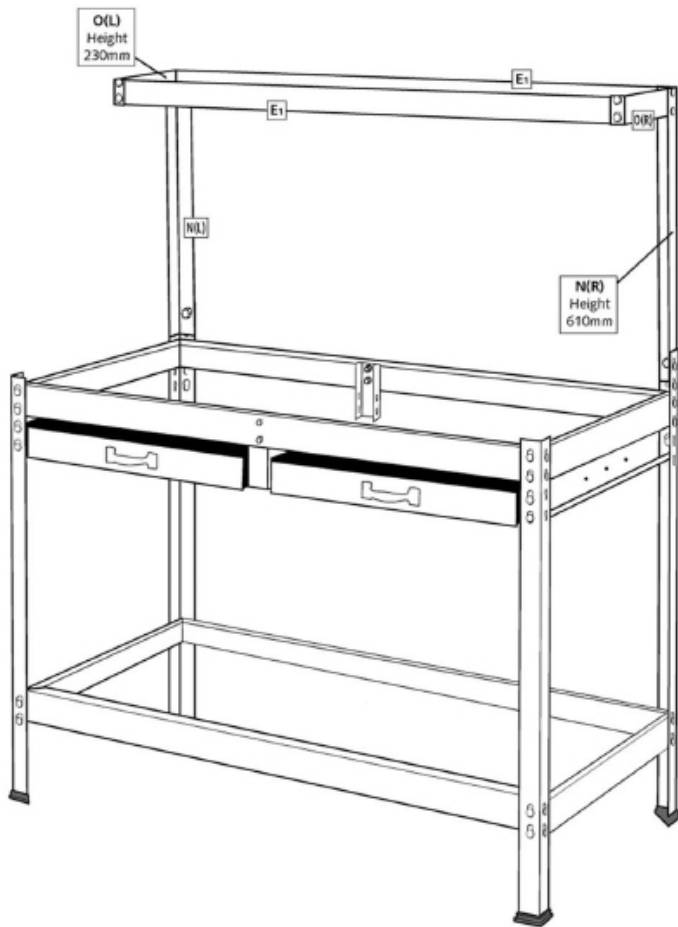

Parts Information:
Workbench 1.2mtr with Drawers
Model No: AP12600.V3

NOTE: It is our policy to continually improve products and as such we reserve the right to alter data, specifications and component parts without prior notice. There may be alternative versions of this product, please contact us should you require this information.

Sealey Group, Kempson Way, Suffolk Business Park, Bury St Edmunds, Suffolk. IP32 7AR

01284 757500

01284 703534

sales@sealey.co.uk

www.sealey.co.uk

Item	Part No.	Description
A	AP12600.V3-A	Left (Right) Front Post (900mm)
BL	AP12600.V3-BL	Left Rear Post (966mm)
BR	AP12600.V3-BR	Right Rear Post (966mm)
C	AP12600.V3-C	Feet
D	AP12600.V3-D	Side Beams (592mm)
E	AP12600.V3-E	Bottom Beams (1200mm)
E1	AP12600.V3-E1	Bottom Top (1197mm)
F	AP12600.V3-F	Front (rear) Shelf Beam (1200mm)
G	AP12600.V3-G	Drawer Mounts, Front/Rear (135mm)
H	AP12600.V3-HL	Drawer Mounts, Left (605mm)
HR	AP12600.V3-HR	Drawer Mounts, Right (605mm)
IL	AP12600.V3-IL	Drawer Mounts, Centre Left (605mm)
IR	AP12600.V3-IR	Drawer Mounts, Centre Right (605mm)
J	AP12600.V3-J	Front Panel For Drawer (530mm)
K	AP12600.V3-K	Rear Panel For Drawer (510mm)
LL	AP12600.V3-LL	Left Side Panel For Drawer (455mm)

Item	Part No.	Description
LR	AP12600.V3-LR	Right Side Panel For Drawer (455mm)
NL	AP12600.V3-NL	Left Extension Post (610mm)
NR	AP12600.V3-NR	Right Extension Post (610mm)
OL	AP12600.V3-OL	Left Top Shelf Beams (230mm)
OR	AP12600.V3-OR	Right Top Shelf Beams (230mm)
P	AP12600.V3-P	Bottom Shelf (1210 x 605 x 15mm)
Q	AP12600.V3-Q	Worktop (1210 x 603 x 15mm)
R	AP12600.V3-R	Peg board (1210 x 580 x 4.5mm)
S	AP12600.V3-S	Top Shelf (1205 x 228 x 4.5mm)
T	AP12600.V3-T	Drawer Bottom (512 x 450 x 6mm)
U	AP12600.V3-U	Drawer Handle
V	AP12600.V3-V	Drawer Handle Kit (Nuts/Bolts - M4x10mm)
W	AP12600.V3-W	Fixing kit (Bolts/Washers/Nuts - M6x15mm)
--	AP12600.V3-X	Hook (single) (Not Shown)
--	AP12600.V3-XH	Hook (pack of 20) (Not Shown)