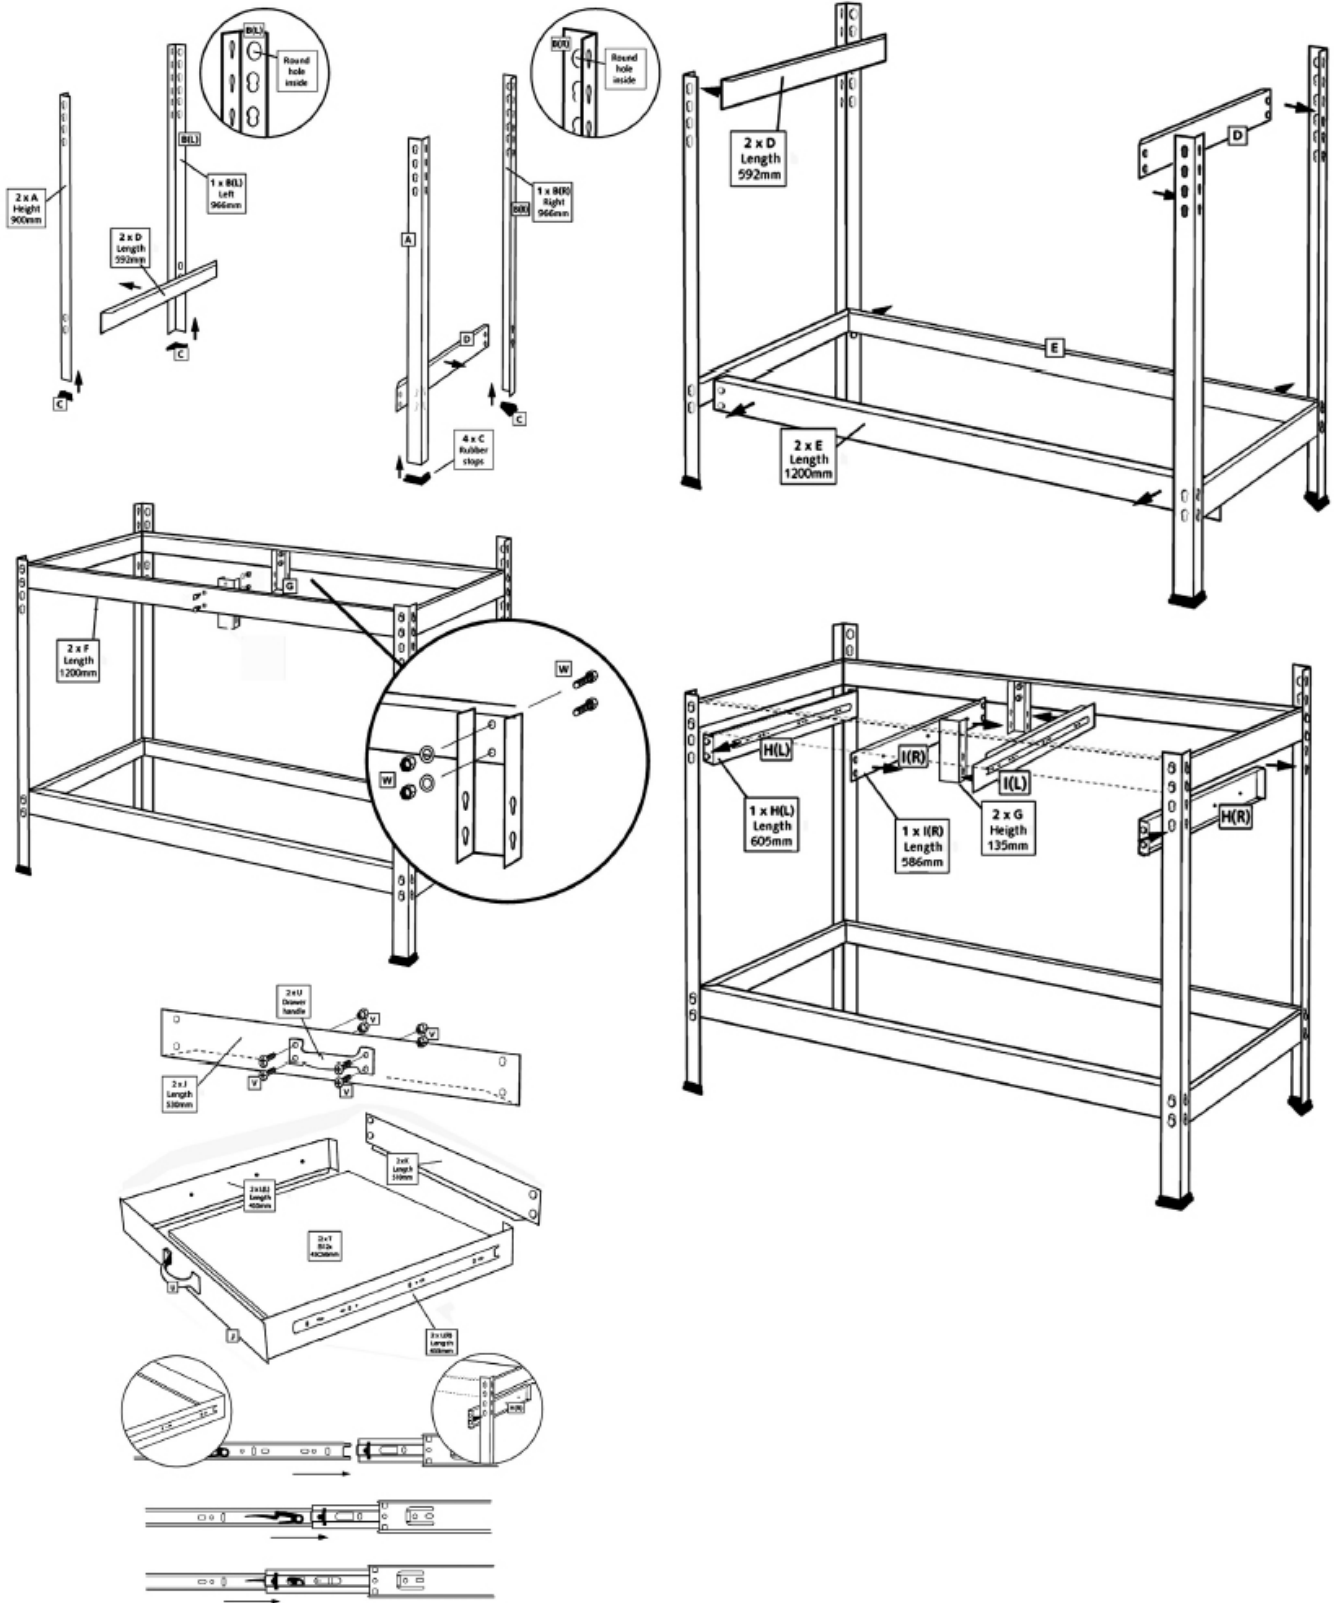

Parts Information:
Workbench 1.2mtr with Drawers
Model No: AP12600.V3

NOTE: It is our policy to continually improve products and as such we reserve the right to alter data, specifications and component parts without prior notice. There may be alternative versions of this product, please contact us should you require this information.

Sealey Group, Kempson Way, Suffolk Business Park, Bury St Edmunds, Suffolk. IP32 7AR

01284 757500

01284 703534

sales@sealey.co.uk

www.sealey.co.uk

Item	Part No.	Description
A	AP12600.V3-A	Left (Right) Front Post (900mm)
BL	AP12600.V3-BL	Left Rear Post (966mm)
BR	AP12600.V3-BR	Right Rear Post (966mm)
C	AP12600.V3-C	Feet
D	AP12600.V3-D	Side Beams (592mm)
E	AP12600.V3-E	Bottom Beams (1200mm)
E1	AP12600.V3-E1	Bottom Top (1197mm)
F	AP12600.V3-F	Front (rear) Shelf Beam (1200mm)
G	AP12600.V3-G	Drawer Mounts, Front/Rear (135mm)
H	AP12600.V3-HL	Drawer Mounts, Left (605mm)
HR	AP12600.V3-HR	Drawer Mounts, Right (605mm)
IL	AP12600.V3-IL	Drawer Mounts, Centre Left (605mm)
IR	AP12600.V3-IR	Drawer Mounts, Centre Right (605mm)
J	AP12600.V3-J	Front Panel For Drawer (530mm)
K	AP12600.V3-K	Rear Panel For Drawer (510mm)
LL	AP12600.V3-LL	Left Side Panel For Drawer (455mm)

Item	Part No.	Description
LR	AP12600.V3-LR	Right Side Panel For Drawer (455mm)
NL	AP12600.V3-NL	Left Extension Post (610mm)
NR	AP12600.V3-NR	Right Extension Post (610mm)
OL	AP12600.V3-OL	Left Top Shelf Beams (230mm)
OR	AP12600.V3-OR	Right Top Shelf Beams (230mm)
P	AP12600.V3-P	Bottom Shelf (1210 x 605 x 15mm)
Q	AP12600.V3-Q	Worktop (1210 x 603 x 15mm)
R	AP12600.V3-R	Peg board (1210 x 580 x 4.5mm)
S	AP12600.V3-S	Top Shelf (1205 x 228 x 4.5mm)
T	AP12600.V3-T	Drawer Bottom (512 x 450 x 6mm)
U	AP12600.V3-U	Drawer Handle
V	AP12600.V3-V	Drawer Handle Kit (Nuts/Bolts - M4x10mm)
W	AP12600.V3-W	Fixing kit (Bolts/Washers/Nuts - M6x15mm)
--	AP12600.V3-X	Hook (single) (Not Shown)
--	AP12600.V3-XH	Hook (pack of 20) (Not Shown)