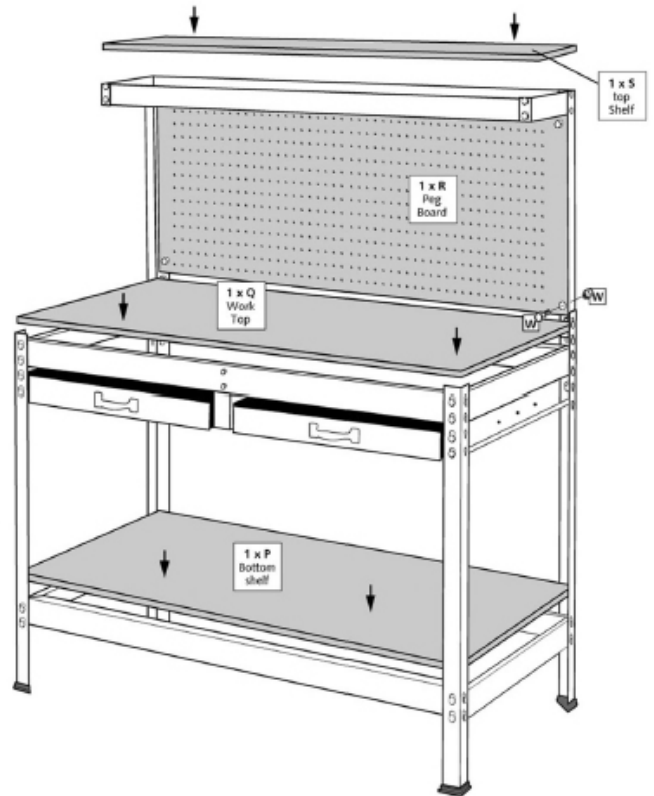

Parts Information:
Workbench 1.2mtr with Drawers
Model No: AP12600.V3

NOTE: It is our policy to continually improve products and as such we reserve the right to alter data, specifications and component parts without prior notice. There may be alternative versions of this product, please contact us should you require this information.

Sealey Group, Kempson Way, Suffolk Business Park, Bury St Edmunds, Suffolk. IP32 7AR

01284 757500

01284 703534

sales@sealey.co.uk

www.sealey.co.uk

Item	Part No.	Description
A	AP12600.V3-A	Left (Right) Front Post (900mm)
BL	AP12600.V3-BL	Left Rear Post (966mm)
BR	AP12600.V3-BR	Right Rear Post (966mm)
C	AP12600.V3-C	Feet
D	AP12600.V3-D	Side Beams (592mm)
E	AP12600.V3-E	Bottom Beams (1200mm)
E1	AP12600.V3-E1	Bottom Top (1197mm)
F	AP12600.V3-F	Front (rear) Shelf Beam (1200mm)
G	AP12600.V3-G	Drawer Mounts, Front/Rear (135mm)
H	AP12600.V3-HL	Drawer Mounts, Left (605mm)
HR	AP12600.V3-HR	Drawer Mounts, Right (605mm)
IL	AP12600.V3-IL	Drawer Mounts, Centre Left (605mm)
IR	AP12600.V3-IR	Drawer Mounts, Centre Right (605mm)
J	AP12600.V3-J	Front Panel For Drawer (530mm)
K	AP12600.V3-K	Rear Panel For Drawer (510mm)
LL	AP12600.V3-LL	Left Side Panel For Drawer (455mm)

Item	Part No.	Description
LR	AP12600.V3-LR	Right Side Panel For Drawer (455mm)
NL	AP12600.V3-NL	Left Extension Post (610mm)
NR	AP12600.V3-NR	Right Extension Post (610mm)
OL	AP12600.V3-OL	Left Top Shelf Beams (230mm)
OR	AP12600.V3-OR	Right Top Shelf Beams (230mm)
P	AP12600.V3-P	Bottom Shelf (1210 x 605 x 15mm)
Q	AP12600.V3-Q	Worktop (1210 x 603 x 15mm)
R	AP12600.V3-R	Peg board (1210 x 580 x 4.5mm)
S	AP12600.V3-S	Top Shelf (1205 x 228 x 4.5mm)
T	AP12600.V3-T	Drawer Bottom (512 x 450 x 6mm)
U	AP12600.V3-U	Drawer Handle
V	AP12600.V3-V	Drawer Handle Kit (Nuts/Bolts - M4x10mm)
W	AP12600.V3-W	Fixing kit (Bolts/Washers/Nuts - M6x15mm)
--	AP12600.V3-X	Hook (single) (Not Shown)
--	AP12600.V3-XH	Hook (pack of 20) (Not Shown)