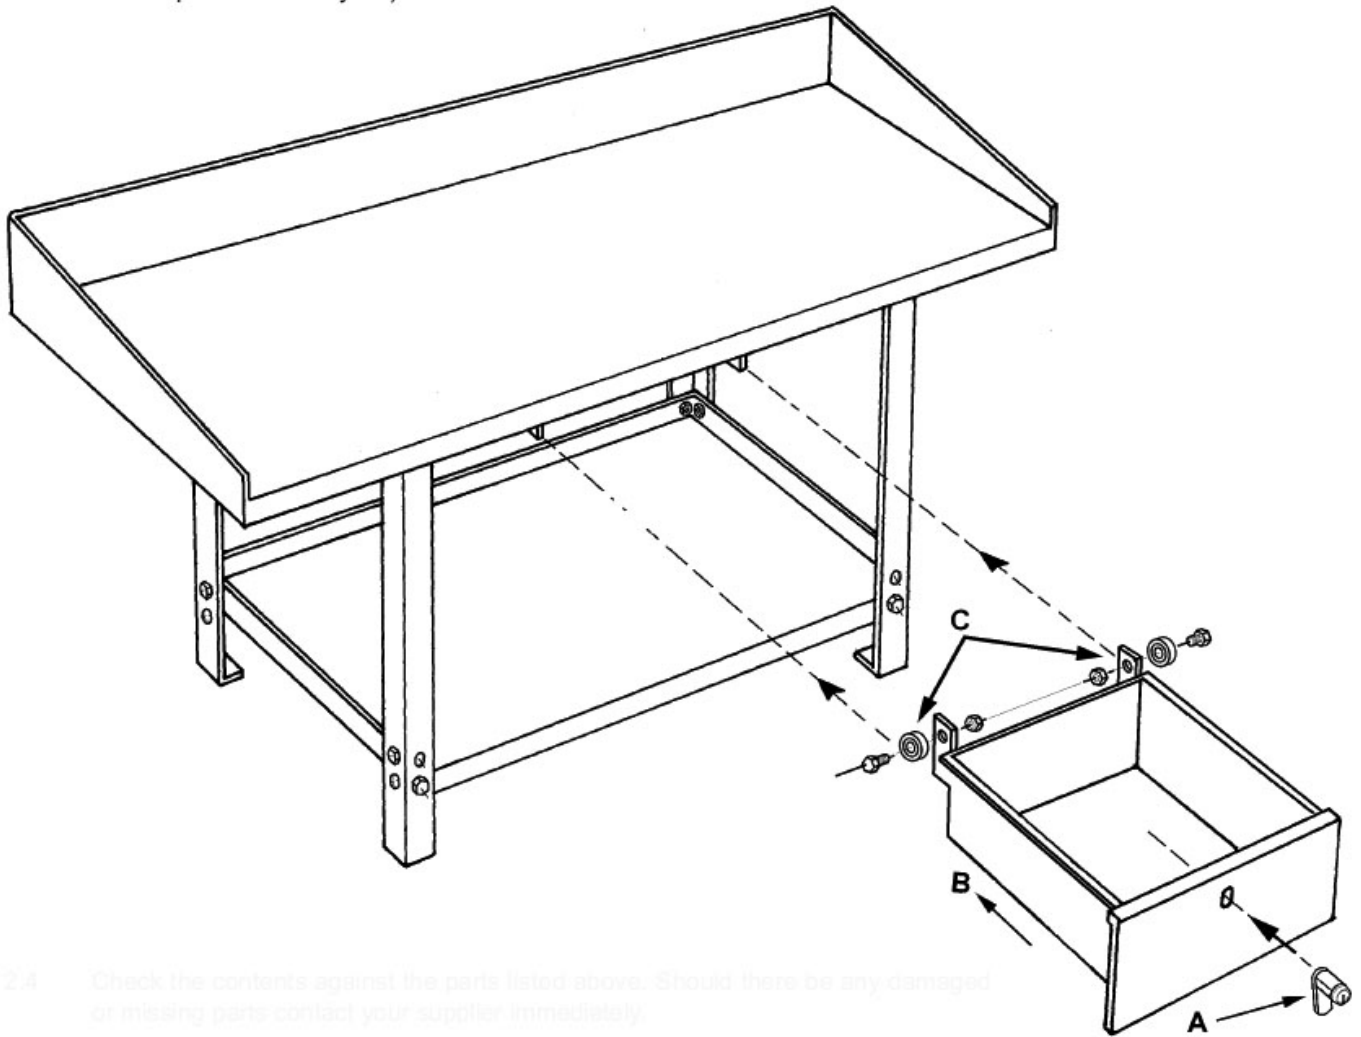

Parts Information:
Workbench Steel 1.5mtr with 1 Drawer
Model No: AP1015.V2

2.4 Check the contents against the parts listed above. Should there be any damaged or missing parts contact your supplier immediately.

Item	Part No.	Description
**	AP1010.01	Lock and key
**	AP1010.02	Drawer with bearings

Item	Part No.	Description
**	AP1010.03	Set of 4 legs

NOTE: It is our policy to continually improve products and as such we reserve the right to alter data, specifications and component parts without prior notice. There may be alternative versions of this product, please contact us should you require this information.