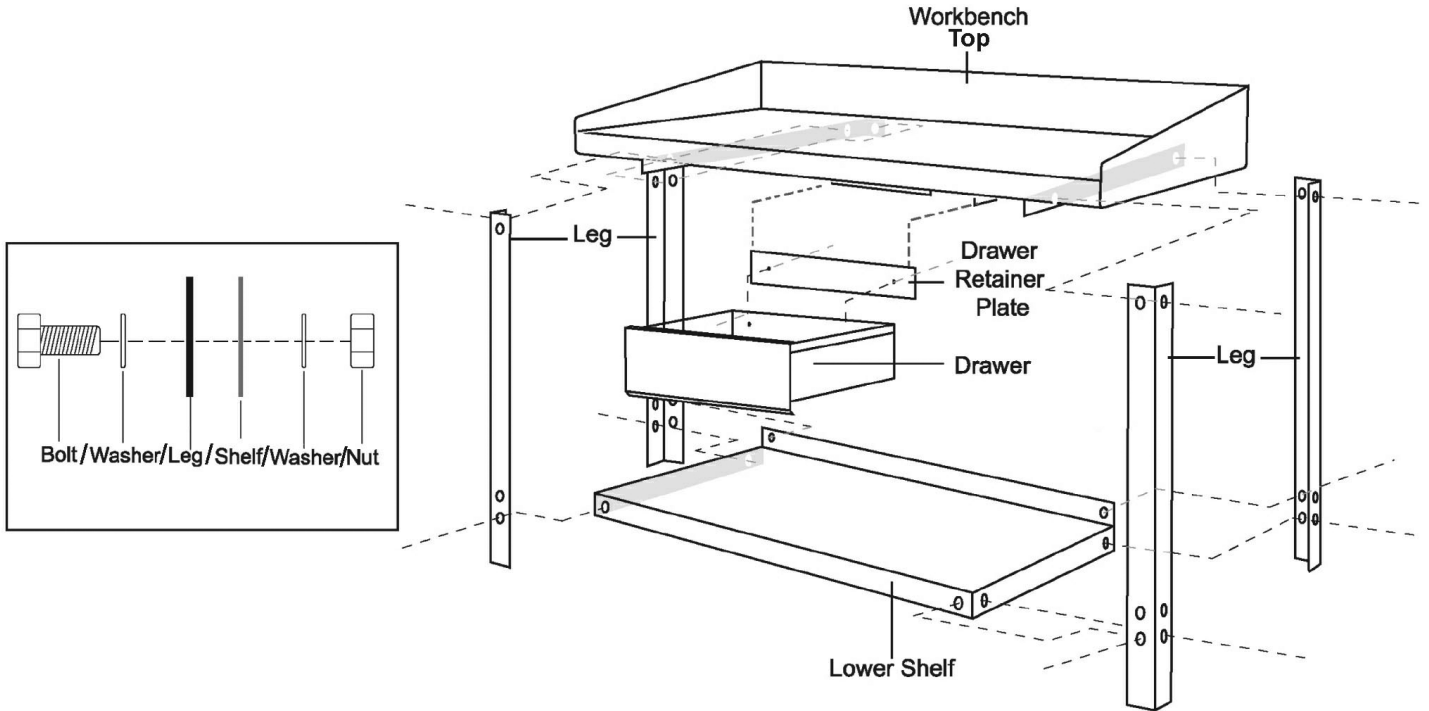

Parts Information:
Workbench Steel with 1 Drawer
Model No: AP1010.V3 / AP1015.V3 / AP1020.V3

Item	Part No.	Description
1	AP1010.V3-01	Lock And Key Assy
2	AP1010.V3-02	Bolt, Nut And Star Washer, 10x19mm
3	AP1010.V3-03	Rd Head S/T Screw M5.8 X 8 Black
4	AP1010.V3-04	Corner Post

Item	Part No.	Description
5	AP1010.V3-05	Drawer
6	AP1010.V3-06	Fixing Kit, Complete
--	AP1	Single Drawer Unit (AP10 & AP30 Benches)

NOTE: It is our policy to continually improve products and as such we reserve the right to alter data, specifications and component parts without prior notice. There may be alternative versions of this product, please contact us should you require this information.