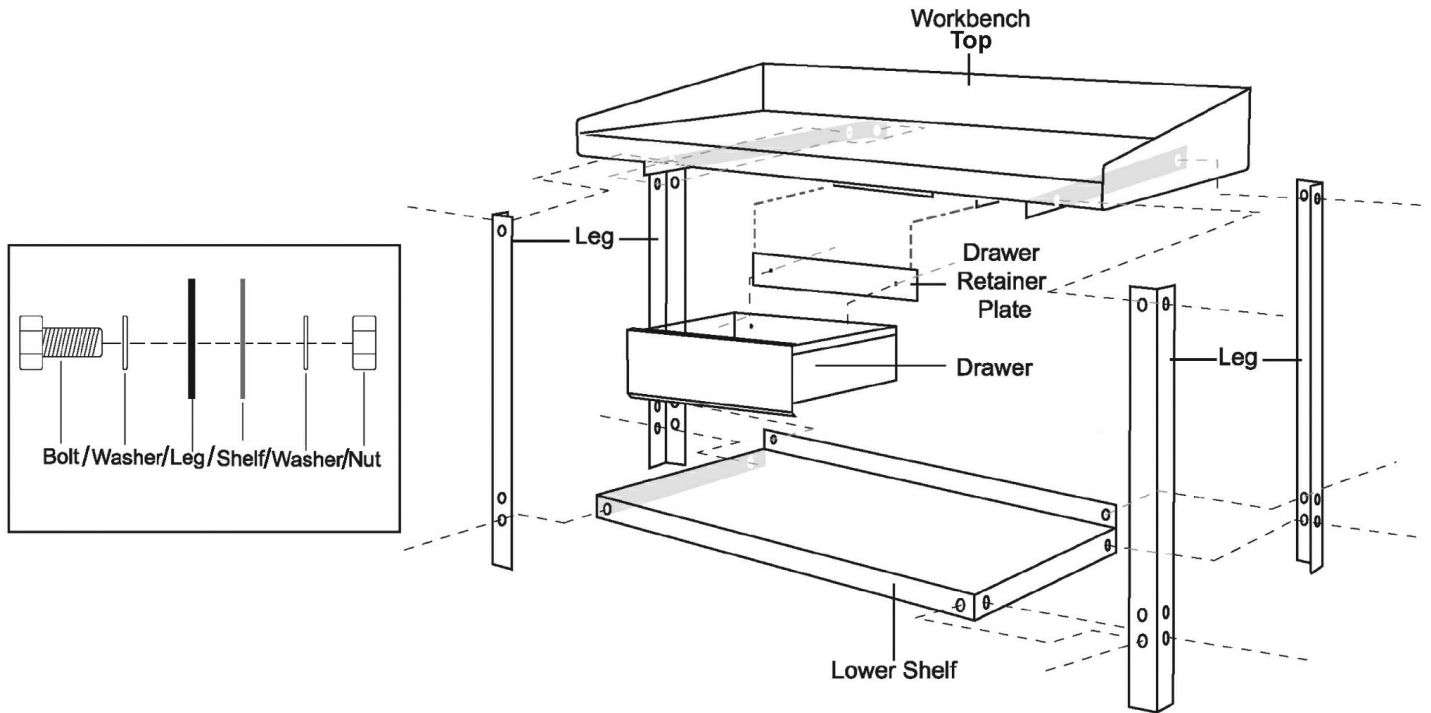

Parts Information:
Workbench Steel with 1 Drawer
Model No: AP1010.V3 / AP1015.V3 / AP1020.V3

Item	Part No.	Description
1	AP1010.V3-01	Lock And Key Assy
2	AP1010.V3-02	Bolt, Nut And Star Washer, 10x19mm
3	AP1010.V3-03	Rd Head S/T Screw M5.8 X 8 Black
4	AP1010.V3-04	Corner Post

Item	Part No.	Description
5	AP1010.V3-05	Drawer
6	AP1010.V3-06	Fixing Kit, Complete
--	AP1	Single Drawer Unit (AP10 & AP30 Benches)

NOTE: It is our policy to continually improve products and as such we reserve the right to alter data, specifications and component parts without prior notice. There may be alternative versions of this product, please contact us should you require this information.