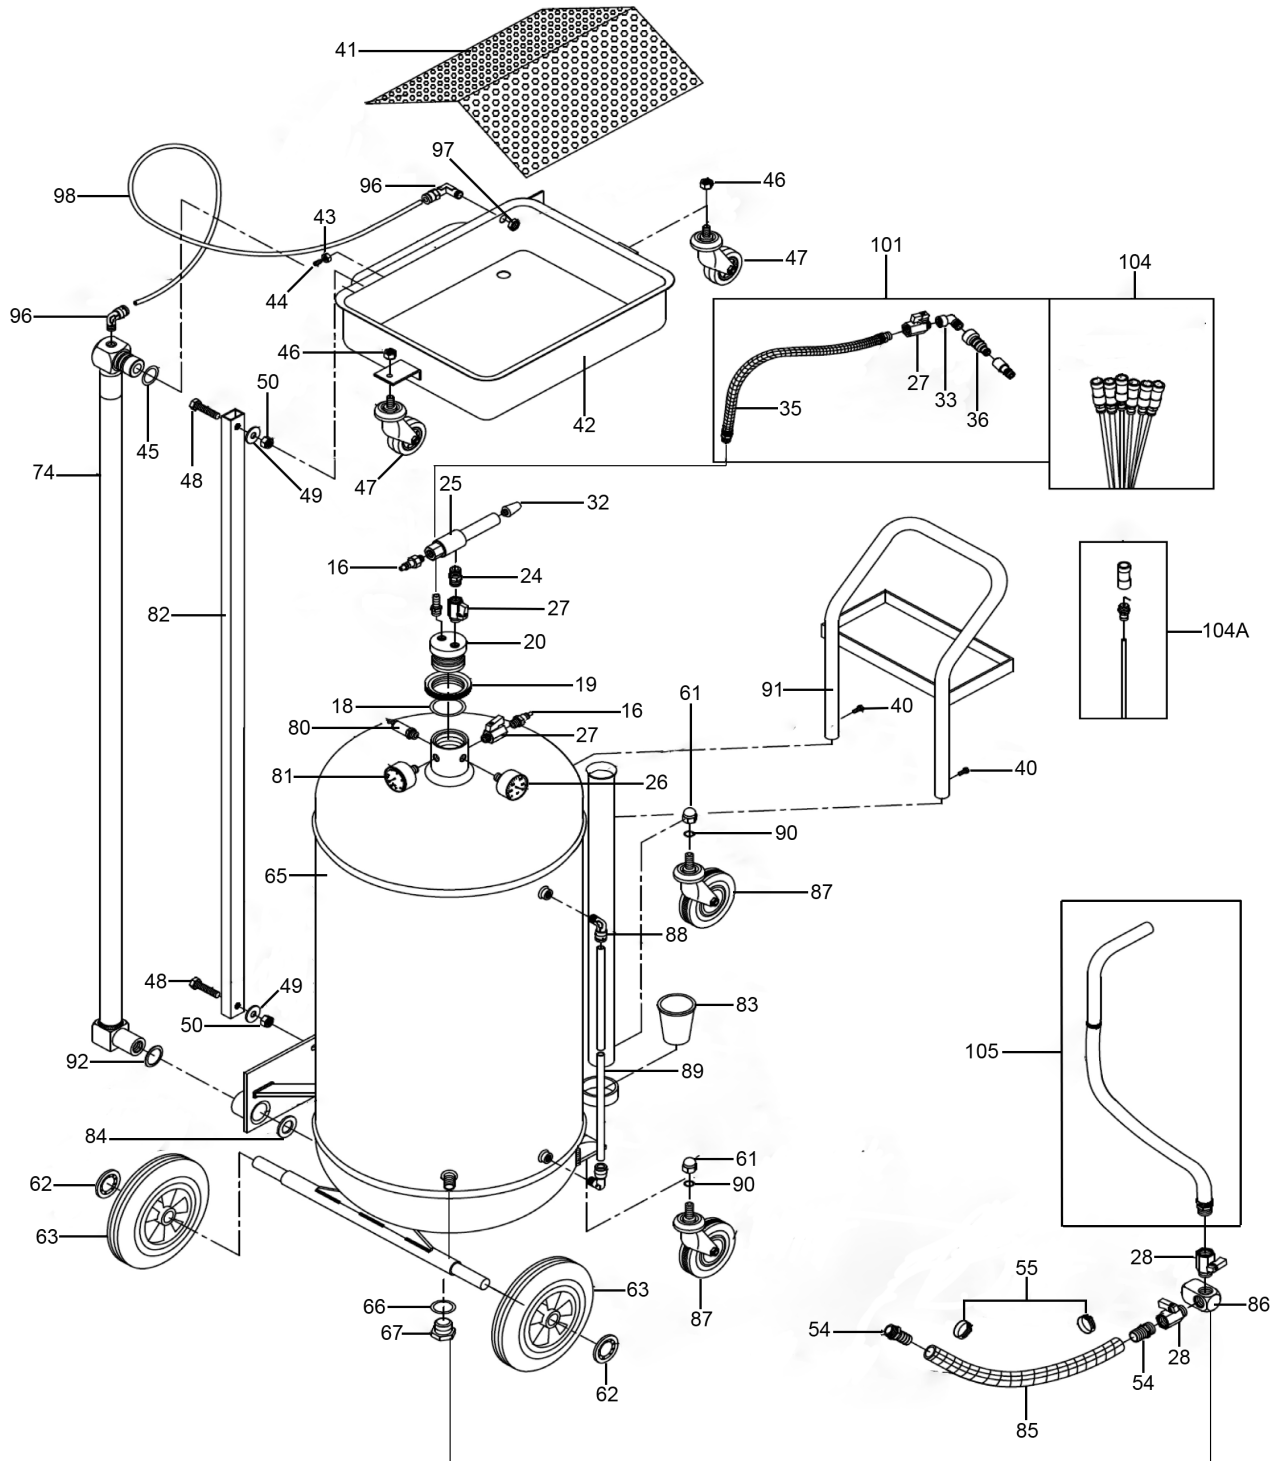

Parts Information:
Mobile Oil Drainer with Probes 80L
Cantilever Air Discharge
Model No: AK462DX.V2

NOTE: It is our policy to continually improve products and as such we reserve the right to alter data, specifications and component parts without prior notice. There may be alternative versions of this product, please contact us should you require this information.

Parts Information:
Mobile Oil Drainer with Probes 80L
Cantilever Air Discharge
Model No: AK462DX.V2

Item	Part No.	Description
16	CM00507002	Quick Coupling
18	AK458DX.V4-13	O-Ring
19	AK462DX.V2-19	Suction Plug Locking Ring
20	CM50332042	Reducer
24	AK4560D.AC7-2	Fitting
25	AS/VENT	Vent
26	AK460DX.16	Gauge
27	CM02001020	Ball Valve 1/4"
28	CM02001019	Ball Valve 1/2"
32	AK462DX.V2-32	Silencer
33	CM00512014	Elbow Connector 1/4" M/F
35	CM00628014	Transparent Tube
36	AS/TUB	Pipe, Complete
40	AK462DX.V2-40	Handle Screw
41	CM08200008	Oil Pan Mesh
42	CM0820001006	Large Oil Pan
43	CM007704021	Nut
44	CM00712004	Grub Screw
45	2200HL.V2-P39	O-Ring
46	SN10.S	Steel Nut M10
47	CM00641007	Wheel, Swivel Castor
48	CM00702045	Screw
49	CM00706007	Washer
50	NLN10.S	Nyloc Nut M10
54	CM00510003	Connection, Fish Pin 1/2" x 20
55	CM00720003	Hose Clamp 19 x 25
61	SN12.SD	Steel Nut M12 Domed
62	CM00708002	Ring, Fixing
63	CM00614006	Wheel, Fixed
65	AK462DX.V2-65	Tank 80ltr
66	CM00610009	O-Ring
67	CM00503006	Plug
74	CM60304001	Tube
80	CM02002002	Safety Valve
81	CM02003017	Gauge
82	CM60303001	Bar
83	CM00620001	Plastic Cup