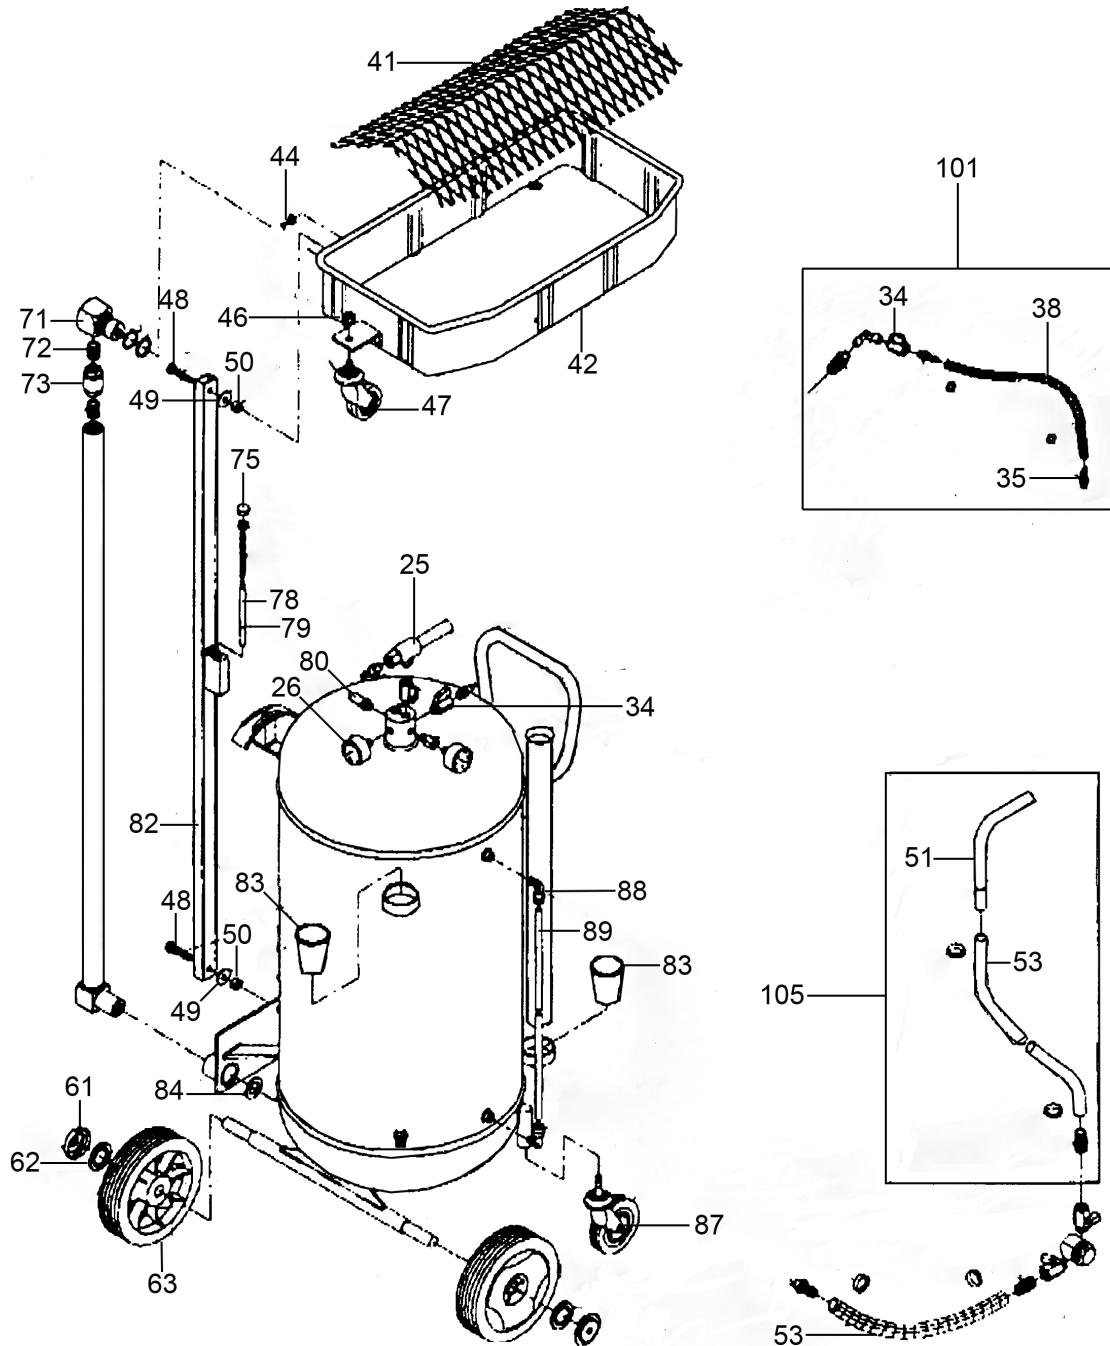

Parts Information:
Mobile Oil Drainer with Probes 100ltr
Cantilever Air Discharge
Model No: AK462DX

NOTE: It is our policy to continually improve products and as such we reserve the right to alter data, specifications and component parts without prior notice. There may be alternative versions of this product, please contact us should you require this information.

Sealey Group, Kempson Way, Suffolk Business Park, Bury St Edmunds, Suffolk. IP32 7AR

01284 757500

01284 703534

sales@sealey.co.uk

www.sealey.co.uk

Parts Information:
**Mobile Oil Drainer with Probes 100ltr
Cantilever Air Discharge
Model No: AK462DX**

Item	Part No.	Description
25	AS/VENT	Vent
26	AK460DX.16	Gauge
34	CM02001019	Ball Valve 1/2"
35	CM00510003	Connection, fish pin 1/2" x 20
38	CM00717014	Spring
41	CM08200008	Oil Pan Mesh
42	CM0820001006	Large Oil Pan
44	CM00712005	Grub Screw
46	SN6.S	Steel Nut M6
47	CM00641007	Wheel, Swivel Castor
48	CM00702045	Screw
49	CM00706007	Washer
50	SN10.S	Steel Nut M10
51	CM60308001	Iron Pipe
53	CM00628024	Mesh Tube
61	CM0060150007	Hub Cap Large
62	CM00708002	Ring, Fixing
63	CM00614006	Wheel, Fixed Rubber
71	CM50362007	Knob
72	CM00525005	Threaded Connector

Item	Part No.	Description
73	CM02001001	Non-Return Valve
75	CM00620010	Knob
78	CM01322056	Pin
79	CM00708011	Ring
80	CM02002018	Safety Valve 1/4" 0.5Bar
82	CM60303001	Bar
83	CM00620001	Plastic Cup
84	CM00708014	Washer
87	CM00641012	Wheel, Swivel Castor
88	CM0050090011	Automatic Connection
89	CM00628011	Level Tube
101	AS/TUB	Pipe, Complete
105	AK460DX.37	Oil Discharge Assembly
--	350/AS-MERC	Probe, Short
--	CM0060060024	Flexible Probe 4x6x900 (Not Shown)
--	350/AS-SON6R	Probe Complete Rigid, 6x4 (Not Shown)
--	AS/SON8	Probe flexible 8 x 7 (Not Shown)
--	350/AS-SON8R	Rigid Probe 8x6 (Not Shown)
--	350/AS-VISC	Suction Section Complete (Not Shown)
--	CM/WFK	Wheel Fixing Kit (Not Shown)