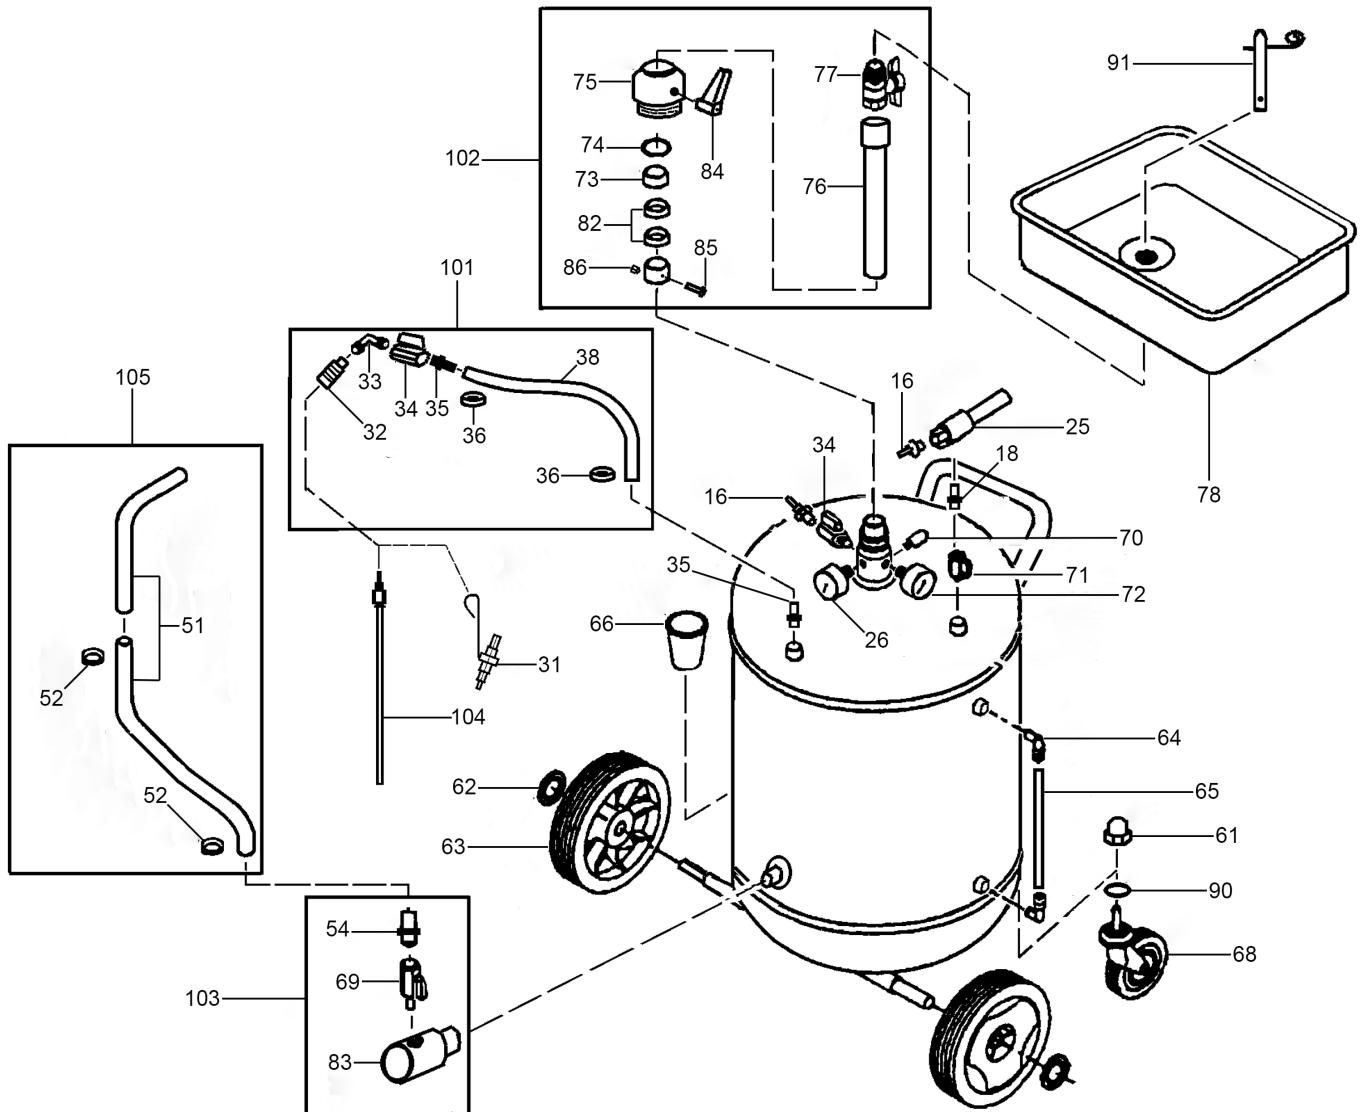

Parts Information:
Mobile Oil Drainer with Probes 90ltr Air Discharge
Model No: AK459DX

Item	Part No.	Description
16	CM00507002	Quick Coupling
18	CM00506003	Adaptor 3/8 x 1/4
25	AS/VENT	Vent
26	CM02003016	Gauge
31	350/AS-MERC	Probe, Short
32	CM00519001	Quick Fastening Connection
33	CM00512002	Elbow 1/4" F/F
34	CM02001020	Ball Valve 1/4"
35	CM00510007	Fish Pin Connector 1/4" x 14
36	CM00720001	Tube Fixing Band
38	CM00628021	Hose

Item	Part No.	Description
51	AK460DX.37	Oil Discharge Assembly
52	CM00720003	Hose clamp 19 x 25
54	CM00510003	Fish Pin Connector 1/2" x 20
61	SN12.SD	Steel Nut M12 Domed
62	CM00708002	Ring, Fixing
63	CM00614006	Wheel, Fixed
64	CM00512004	Automatic Connection
65	CM00628011	Level Tube
66	CM00620001	Plastic Cup
68	CM00641012	Wheel, Swivel Castor
69	CM02001019	Ball Valve 1/2"

Parts Information:
Mobile Oil Drainer with Probes 90ltr Air Discharge
Model No: AK459DX

Item	Part No.	Description
70	CM02002002	Safety Valve
71	CM02001022	Ball Valve 3/8"
72	AK460DX.16	Gauge
73	CM51322076	Spacer 36 x 20
74	RE91/10.07	O-Ring
75	CM50332041	Cap
76	CM60308001	Iron Pipe
77	CM02001013	Ball Valve 3/4"
78	CM0820000906	Oil Pan
82	CM00616010	Rubber Washer M30 x 40
83	CM51322077	Fitting
84	CM00618005	Lever M8 x 12
85	CM00702035	Flat Grub Screw 6 x 35

Item	Part No.	Description
86	SN6.S	Steel Nut M6
90	FWM12.S	Flat Washer M12
91	CM64008004	Filter
101	AS/TUB	Pipe Assembly
102	CM64008002	Tube Assembly
103	CM64008003	Outlet Assembly
104	AS/SON6	Flexible Probe
105	CM53003001	Pipe Assembly
--	AS/SON8	Flexible Probe (Not Shown)
--	AS/SON5	Flexible Probe (Not Shown)
--	AS/SON8F	Probe (Not Shown)
--	AS/SON4	Flexible Probe (Not Shown)