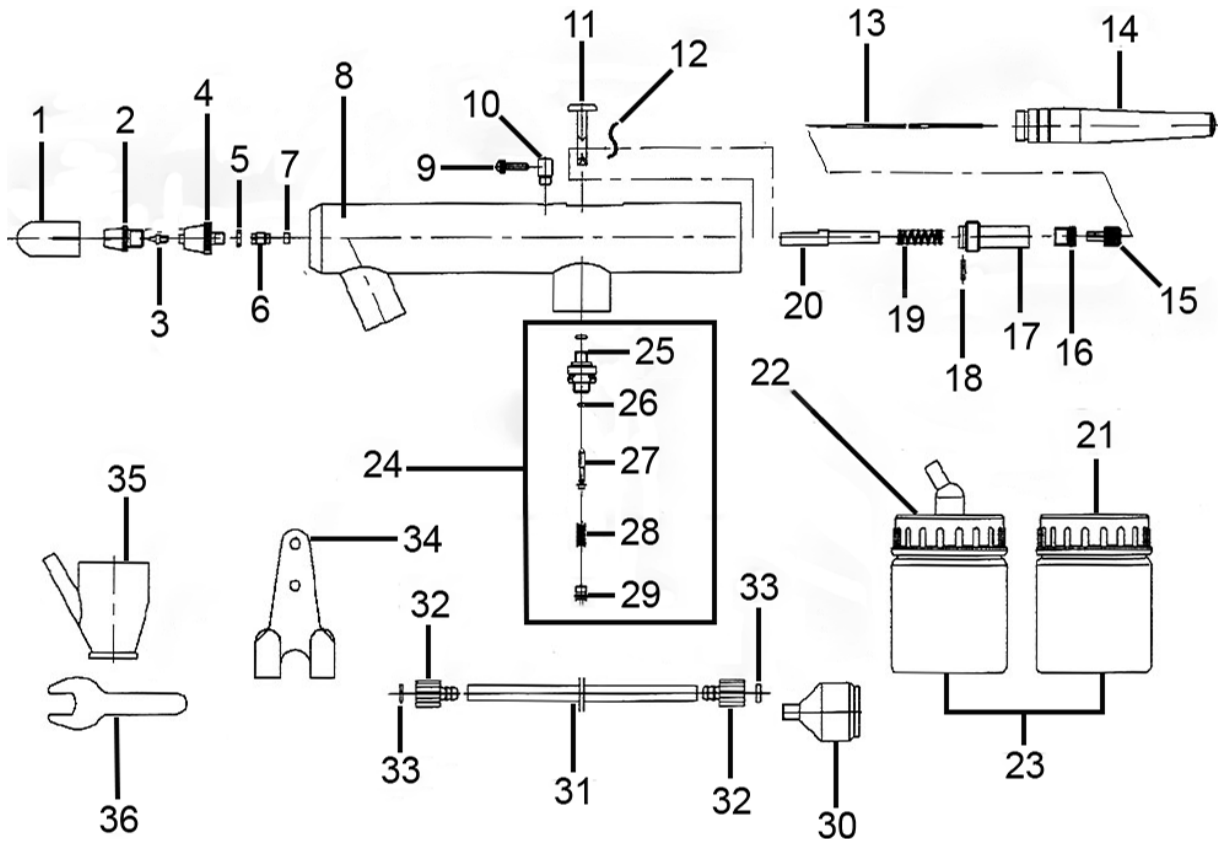

Parts Information:  
**Air Brush Kit Professional without  
 Propellant**  
**Model No: AB932.V2**

Item	Part No.	Description
1	AB932.V2-01	Air Cap
2	AB932.V2-02	Fixing Nut
3	AB932.V2-03	Fluid Tip
4	AB932.V2-04	Nozzle Set
5	AB932.V2-05	O-Ring
6	AB932.V2-06	Direction Screw
7	AB932.V2-07	Washer
8	AB932.V2-08	Air Brush Body
9	AB932.V2-09	Air Adjustment Screw
10	AB932.V2-10	Set Screw
11	AB932.V2-11	Trigger
12	AB932.V2-12	Lever
13	AB932.V2-13	Fluid Needle
14	AB932.V2-14	Back Casing
15	AB932.V2-15	Fixing Screw
16	AB932.V2-16	Screw Sleeve
17	AB932.V2-17	Needle Guide
18	AB932.V2-18	Spring Lever
19	AB932.V2-19	Needle Spring

Item	Part No.	Description
20	AB932.V2-20	Spring Core
21	AB932.V2-21	Jar Cover (A)
22	AB932.V2-22	Jar Cover with Nozzle (B)
23	AB932.V2-23	Paint Jar
24	AB932.V2-24	Valve Assy, Parts 24-29
25	AB932.V2-25	Connection, Air Inlet
26	AB932.V2-26	O-Ring
27	AB932.V2-27	Air Inlet Valve
28	AB932.V2-28	Air Valve Spring
29	AB932.V2-29	Snap Retainer
30	AB932.V2-30	Air Hose Adaptor
31	AB932.V2-31	Tube
32	AB932.V2-32	Needle Tube
33	AB932.V2-33	O-Ring
34	AB932.V2-34	Hook
35	AB932.V2-35	Paint Cup
36	AB932.V2-36	Wrench
--	AB932.V4-30	Paint Jar (c/w Lid with Nozzle) (Not Shown)