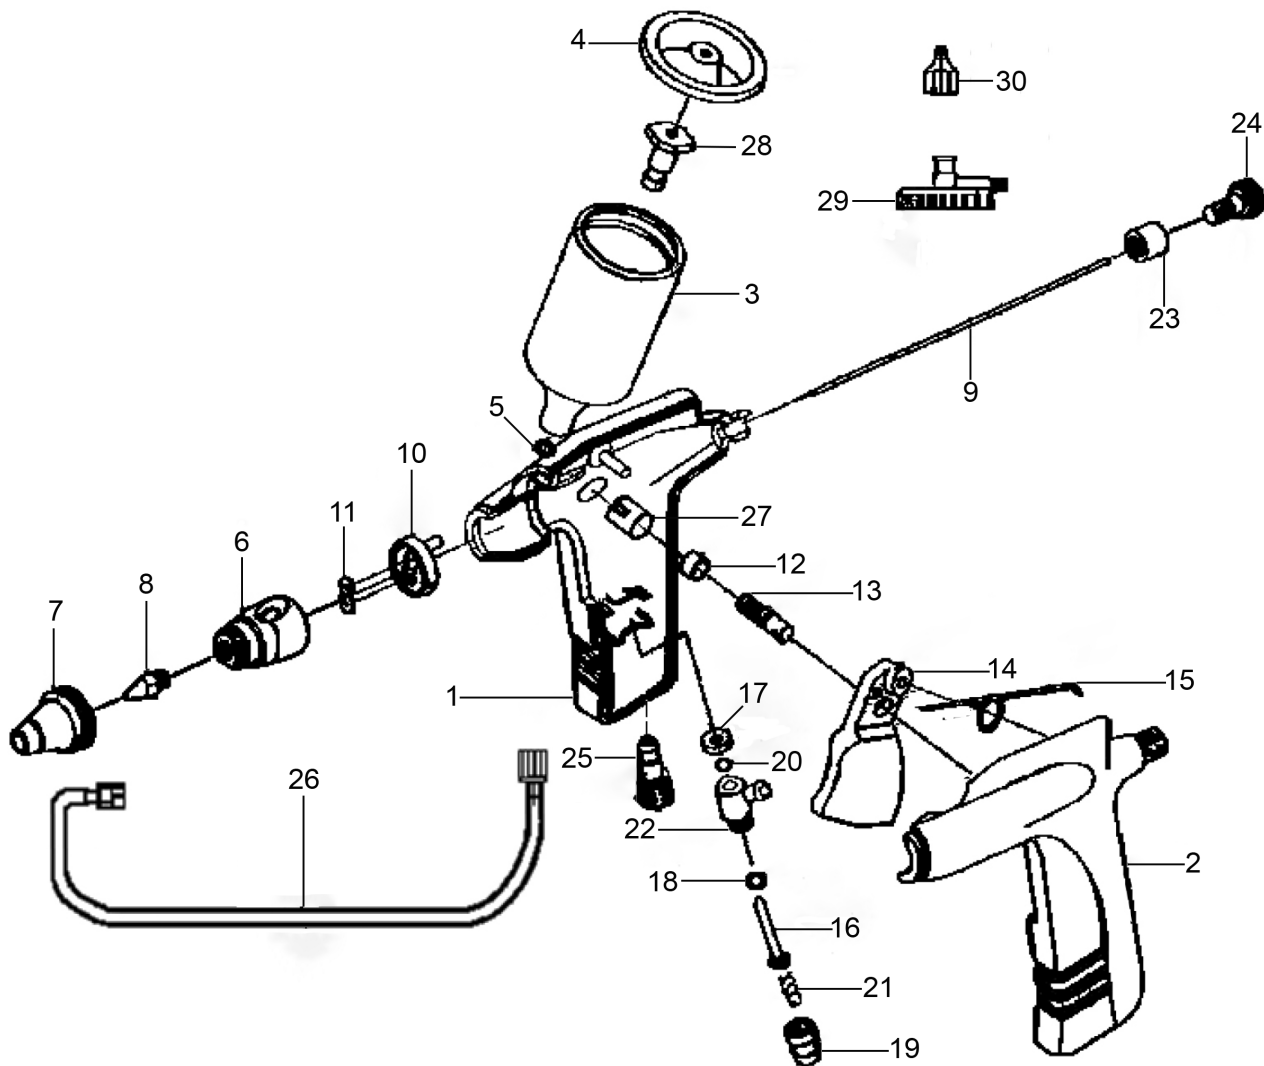

Parts Information: Air Brush Kit without Propellant Model No: AB931

Item	Part No.	Description
1	AB931/01	Housing, Right
2	AB931/02	Housing, Left
3	AB931/03	Gravity Cup
4	AB931/04	Cap, Gravity Gun
5	SA912.V2-04	O-Ring
6	AB931/06	Seat, Nozzle
7	AB931/07	Fluid Cap
8	AB931/08	Nozzle, 0.30mm
9	AB931/09	Needle
10	AB931/10	Cap, Nozzle Seat
11	AB931/11	O-Ring
12	AB931/12	Bush
13	AB931/13	Screw
14	AB931/14	Trigger
15	AB931/15	Spring, Trigger
16	AB931/16	Plunger

Item	Part No.	Description
17	AB931/17	Cap
18	AB931/18	O-Ring
19	AB931/19	Cap
20	AB931/20	O-Ring
21	AB931/21	Spring, Plunger
22	AB931/22	Housing, Valve
23	AB931/23	Cap
24	AB931/24	Screw
25	AB931/25	Inlet
26	AB930/19	Air Hose, 5ft. With Coupling
27	AB931/27	Nut, Adjustment Screw
28	AB931/28	Fluid Inlet Screw
29	AB930/11	Regulator Valve/Cap
30	AB931.V2-07	Air Hose Adaptor
--	AB931/25-1	Special Nut (Not Shown)