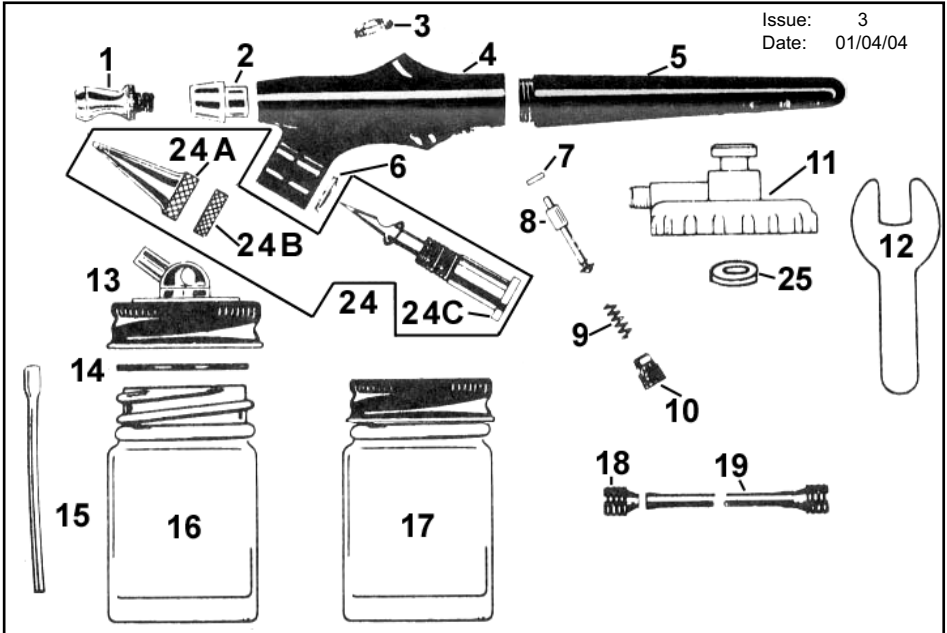

PARTS DIAGRAM AND LIST FOR:
AIR BRUSH KIT
 Models: **AB930 & AB9301**

Issue: 3
 Date: 01/04/04

Item	Part No	Description	Item	Part No	Description
1	AB930/01	Air tip, fine	12	AB930/12	Wrench
2	AB930/02	Air tip bushing	13	AB930/13	Jar adaptor with lid
3	AB930/03	Plunger head	14	AB930/14	Jar cover gasket
4	AB930/04	Air tip seal	15	AB930/15	Syphon tube
5	AB930/05	Handle	16	AB930/16	Paint jar 22cc
6	AB930/06	Spacer	17	AB930/17	Paint jar with lid, 22cc
7	AB930/07	O-Ring	18	AB930/18	Coupling nut
8	AB930/08	Plunger	19	AB930/19	Air hose, 5ft
9	AB930/09	Plunger spring	24	AB930/24	Fluid needle assembly
10	AB930/10	Air hose fitting	25	AB930/25	Inlet
11	AB930/11	Regulator valve/cap			