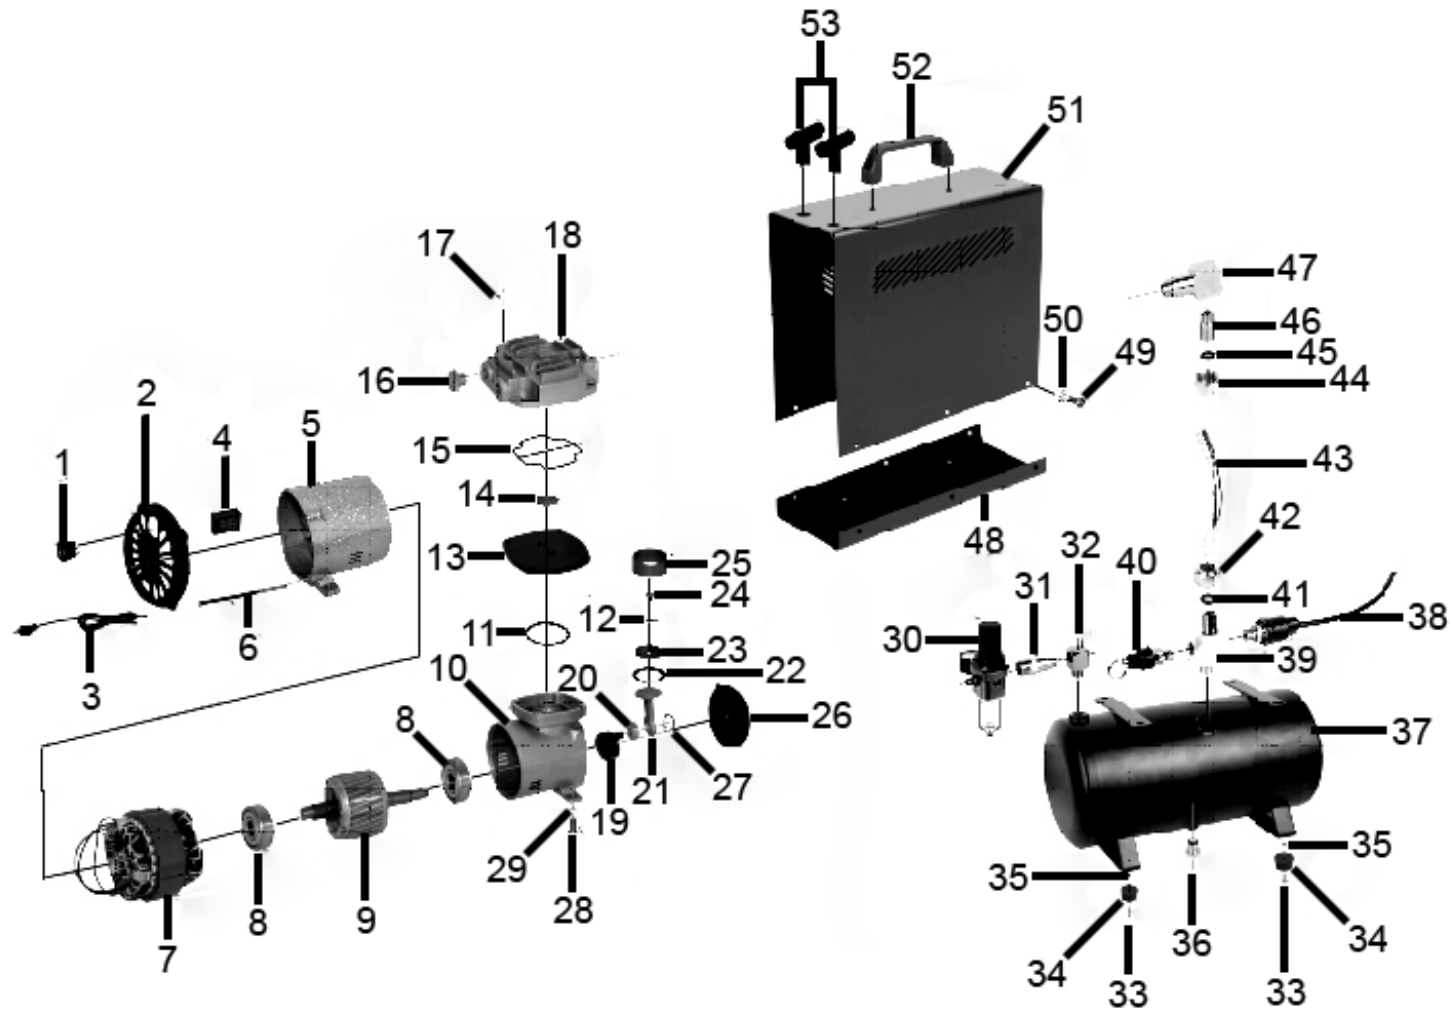

Parts Information:  
Mini Air Brush Compressor 3ltr Tank  
Model No: AB9001

**NOTE:** It is our policy to continually improve products and as such we reserve the right to alter data, specifications and component parts without prior notice.

sales@sealey.co.uk

www.sealey.co.uk

Parts Information:  
**Mini Air Brush Compressor 3ltr Tank**  
**Model No: AB9001**

Item	Part No.	Description
1	AB9001.01	Power Switch
2	AB9001.02	Rear Cover
3	AB9001.03	Plug & Wire
4	AB9001.04	Capacitor
5	AB9001.05	Rear Body
6	AB9001.06	Screw
7	AB9001.07	Stator
8	AB9001.08	Bearing
9	AB9001.09	Rotor
10	AB9001.10	Front Body
11	AB9001.11	O-Ring
12	AB9001.12	Valve Plate
13	AB9001.13	Seal Plate
14	AB9001.14	O-Ring
15	AB9001.15	Seal
16	AB9001.16	Pressure Switch
17	AB9001.17	Screw
18	AB9001.18	Cylinder Cover
19	AB9001.19	Counterweight
20	AB9001.20	Bearing
21	AB9001.21	Piston
22	AB9001.22	Piston Gasket
23	AB9001.23	Piston Plate
24	AB9001.24	Screw
25	AB9001.25	Piston Housing
26	AB9001.26	Front Cover
27	AB9001.27	Circlip

Item	Part No.	Description
28	AB9001.28	Screw
29	AB9001.29	Nut
30	AB9001.30	Air Filter Regulator
31	AB9001.31	Inlet Valve
32	AB9001.32	Connector
33	AB9001.33	Screw
34	AB9001.34	Rubber Foot
35	AB9001.35	Nut
36	AB9001.36	Drain Valve
37	AB9001.37	Tank
38	AB9001.38	Pressure Switch
39	AB9001.39	Air Valve
40	AB9001.40	Safety Valve
41	AB9001.41	O-Ring
42	AB9001.42	Compression Screw
43	AB9001.43	Hose
44	AB9001.44	Compression Screw
45	AB9001.45	O-Ring
46	AB9001.46	Outlet Valve
47	AB9001.47	Outlet Valve Connector
48	AB9001.48	Base, Cover
49	AB9001.49	Spring
50	AB9001.50	Nut
51	AB9001.51	Cover
52	AB9001.52	Handle
53	AB9001.53	Holder