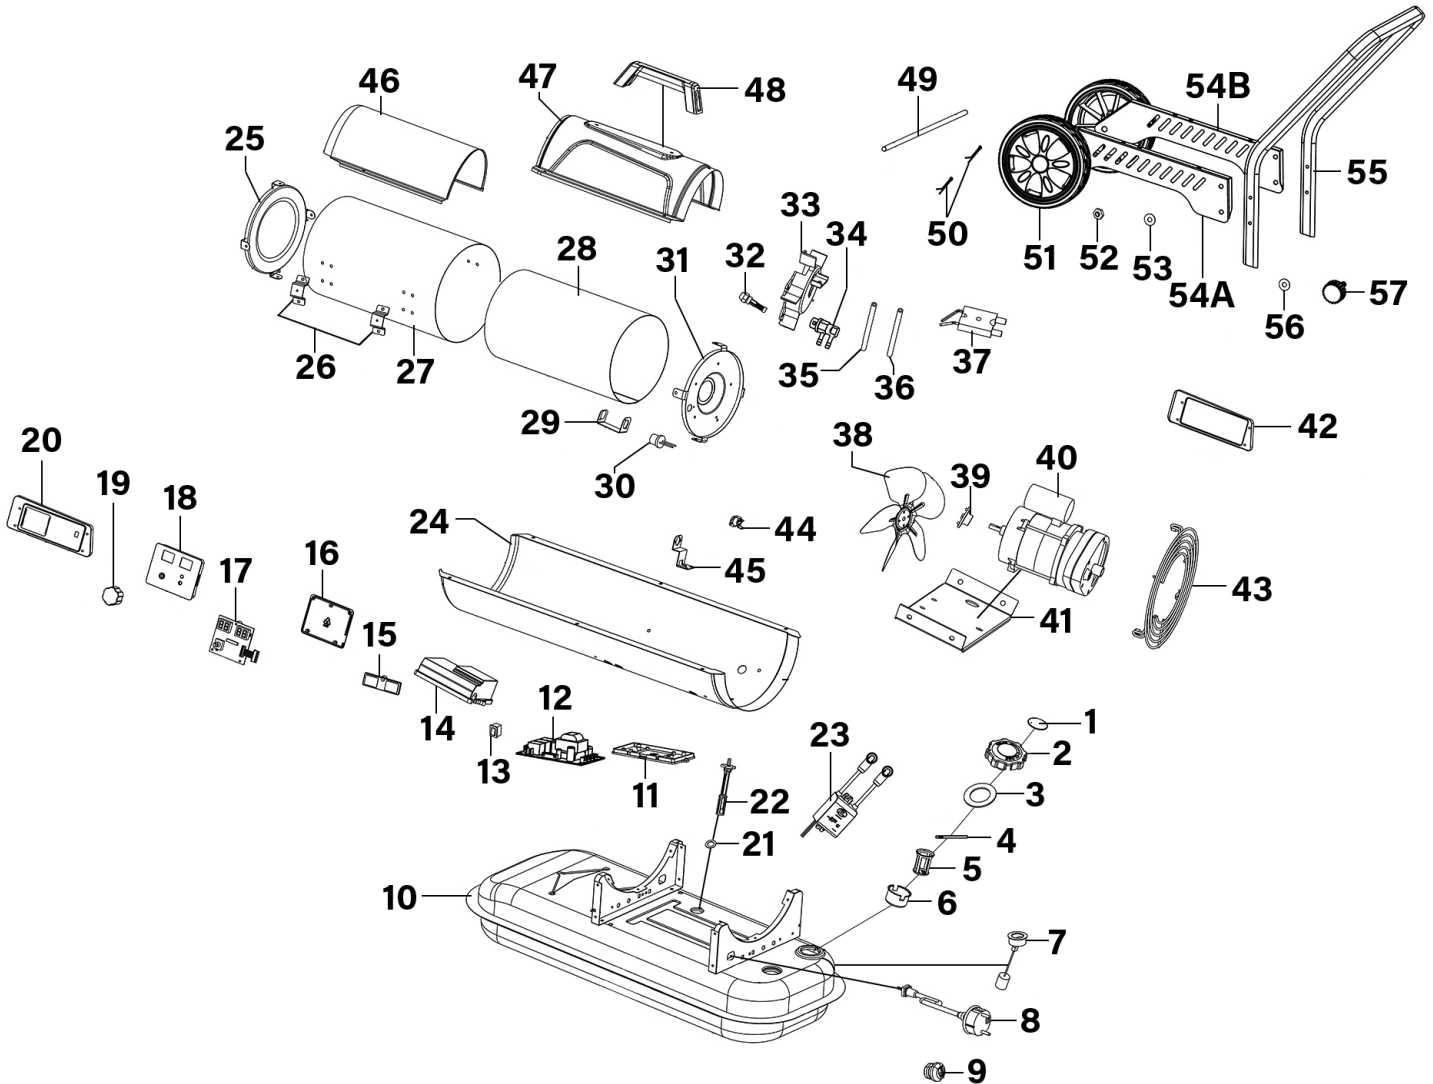

Parts Information:  
**Space Warmer® Kerosene/Diesel Heater**  
**70,000Btu/hr with Wheels**  
**Model No: AB7081.V3**

Item	Part No.	Description	Qty
1	AB-1422027500	Breather Cover	1
2	AB-1422026500	Fuel Tank Cap	1
3	AB-1802014	Fuel Tank Cap Seal	1
4	AB-151700806	Fuel Tank Cap Shaft Ø 3.5 x 49mm	1
5	AB-1401015000	Oil Inlet Filter	1
6	AB-152039402	Oil Inlet Filter Holder	1
7	AB-1616002	Oil Filter Gauge	1
8	AB-160218007	Power Cord	1
9	AB-1615023	Cable Grip	1
10	AB-190904501	Fuel Tank	1
11	AB-1422097500	Lower Cover for Power PCB	1
12	AB-160900503	Power PCB	1
13	AB-1603017	On/Off Switch	1
14	AB-1422096500	Upper Cover for Power PCB	1

Item	Part No.	Description	Qty
15	AB-1417011000	Display Window	1
16	AB-1422095500	Lower Cover for Display PCB	1
17	AB-160903707	Display PCB	1
18	AB-1422094500	Upper Cover for Display PCB	1
19	AB-1403025519	Thermostat Knob	1
20	AB-151418301512	Control Panel	1
21	AB-1802013	Fuel Filter Seal Ring	1
22	AB-1402003500	Fuel Filter Assembly	1
23	AB-160701002	Ignition Transformer	1
24	AB-151016601512	Lower Cover	1
25	AB-1910032	Front Cover Assembly	1
26	AB-152022502	Chamber Shield Bracket	2
27	AB-152400902	Combustion Chamber Shield	1
28	AB-153223906	Combustion Chamber	1

Item	Part No.	Description	Qty
44	AB-1605015	Re-Set Thermostat	1
45	AB-152049202	Re-Set Thermostat Bracket	1
46	AB-151016401512	Front Upper Cover	1
47	AB-151016501512	Rear Upper Cover	1
48	AB-1406017500	Handle	1
49	AB-150502211	Wheel Axle Ø 12mm 415mm	1
50	AB-1712001	Split Pin	2
51	AB-1422049505	Wheel (c/w Cover)	2
52	AB-170602611	Domed Nut	2
53	AB-170702011	Washer	2
54A	AB-152135601512	Wheel Frame Support A	1
54B	AB-152135501512	Wheel Frame Support B	1
55	AB-150421607512	Handle	1
56	AB-170702711	Washer	4
57	AB-1420006500	Adjustment Screw M6 x 40mm	4