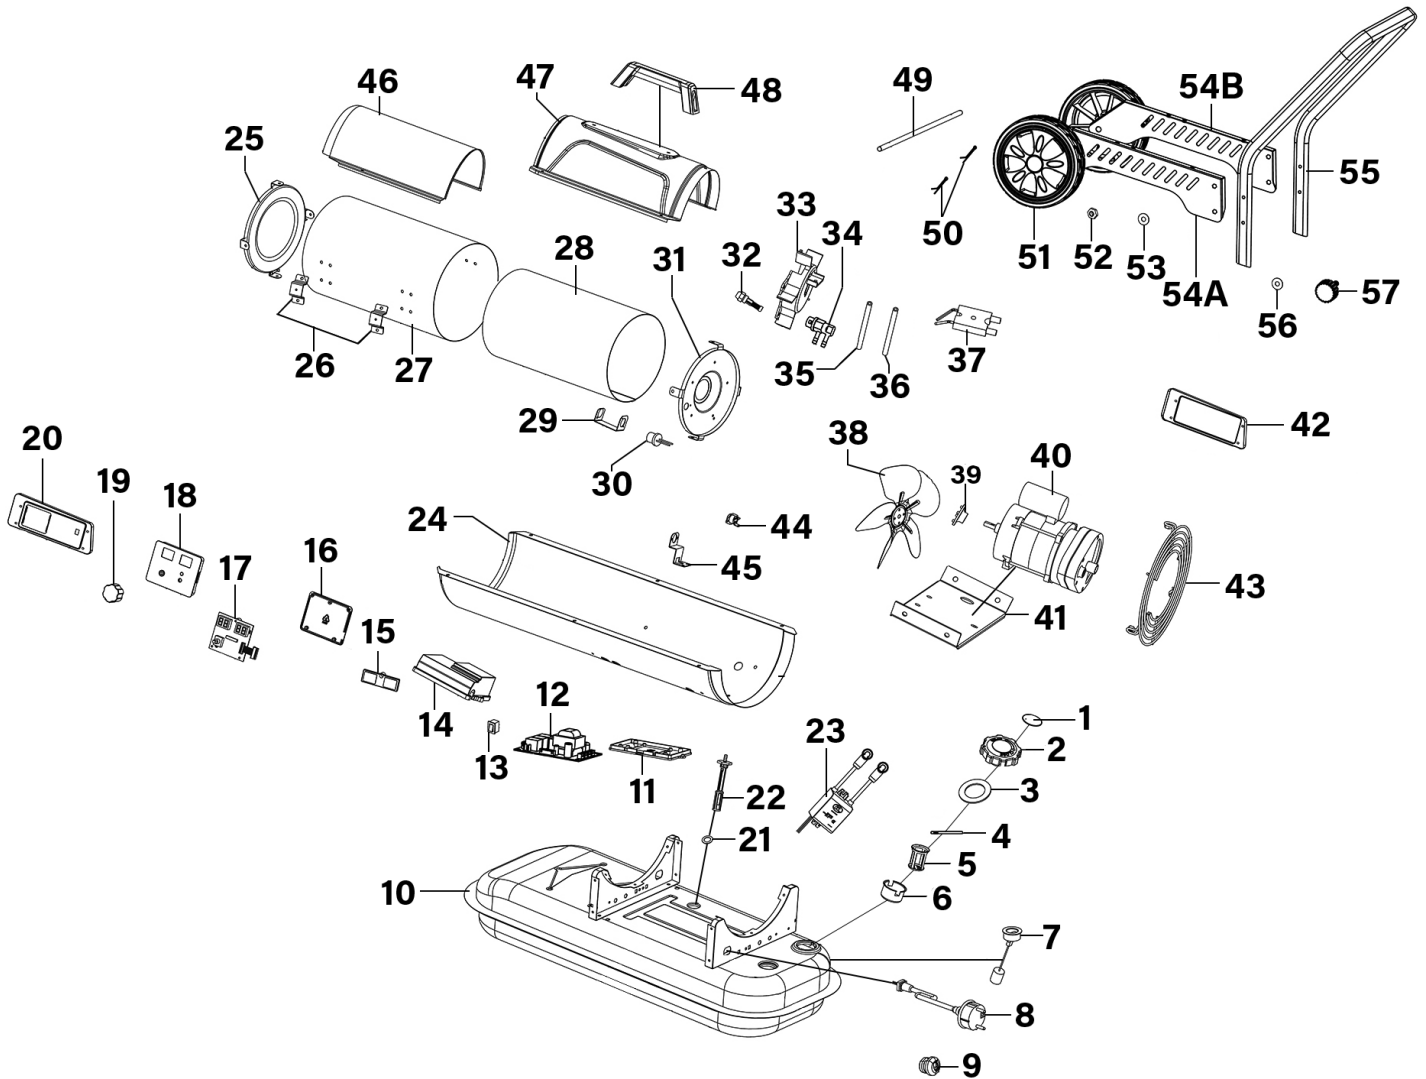

Parts Information:
**Space Warmer® Paraffin/Kerosene/Diesel
 Heater 70,000Btu/hr with Wheels**
Model No: AB7081.V3

Item	Part No.	Description
1	AB-1422027500	Breather Cover
2	AB-1422026500	Fuel Tank Cap
3	AB-1802014	Fuel Tank Cap Seal
4	AB-151700806	Fuel Tank Cap Shaft (Ø3.5 x 49)
5	AB-1401015000	Oil Inlet Filter
6	AB-152039402	Oil Inlet Filter Holder
7	AB-1616002	Oil Filter Gauge
8	AB-160218007	Power Cord
9	AB-1615023	Cable Grip
10	AB-190904501	Fuel Tank
11	AB-1422097500	Lower Cover for Power PCB
12	AB-160900503	Power PCB
13	AB-1603017	On/Off Switch
14	AB-1422096500	Upper Cover for Power PCB

Item	Part No.	Description
15	AB-1417011000	Display Window
16	AB-1422095500	Lower Cover for Display PCB
17	AB-160903707	Display PCB
18	AB-1422094500	Upper Cover for Display PCB
19	AB-1403025519	Thermostat Knob
20	AB-151418301512	Control Panel
21	AB-1802013	Fuel Filter Seal Ring
22	AB-1402003500	Fuel Filter Assembly
23	AB-160701002	Ignition Transformer
24	AB-151016601512	Lower Cover
25	AB-1910032	Front Cover Ass'y
26	AB-152022502	Chamber Shield Bracket
27	AB-152400902	Combustion Chamber Shield
28	AB-153223906	Combustion Chamber

Item	Part No.	Description
44	AB-1605006	Re-Set Thermostat (250V/10A)
45	AB-152049202	Re-Set Thermostat Bracket
46	AB-151016401512	Front Upper Cover
47	AB-151016501512	Rear Upper Cover
48	AB-1406017500	Handle
49	AB-150502211	Wheel Axle (Ø12 x 415mm)
50	AB-1712001	Split Pin
51	AB-1422049505	Wheel (c/w Cover)
52	AB-170602611	Domed Nut
53	AB-170702011	Washer
54A	AB-152135601512	Wheel Frame Support (A)
54B	AB-152135501512	Wheel Frame Support (B)
55	AB-150421607512	Handle
56	AB-170702711	Washer
57	AB-1420006500	Adjustment Screw (Ø6 x 40)