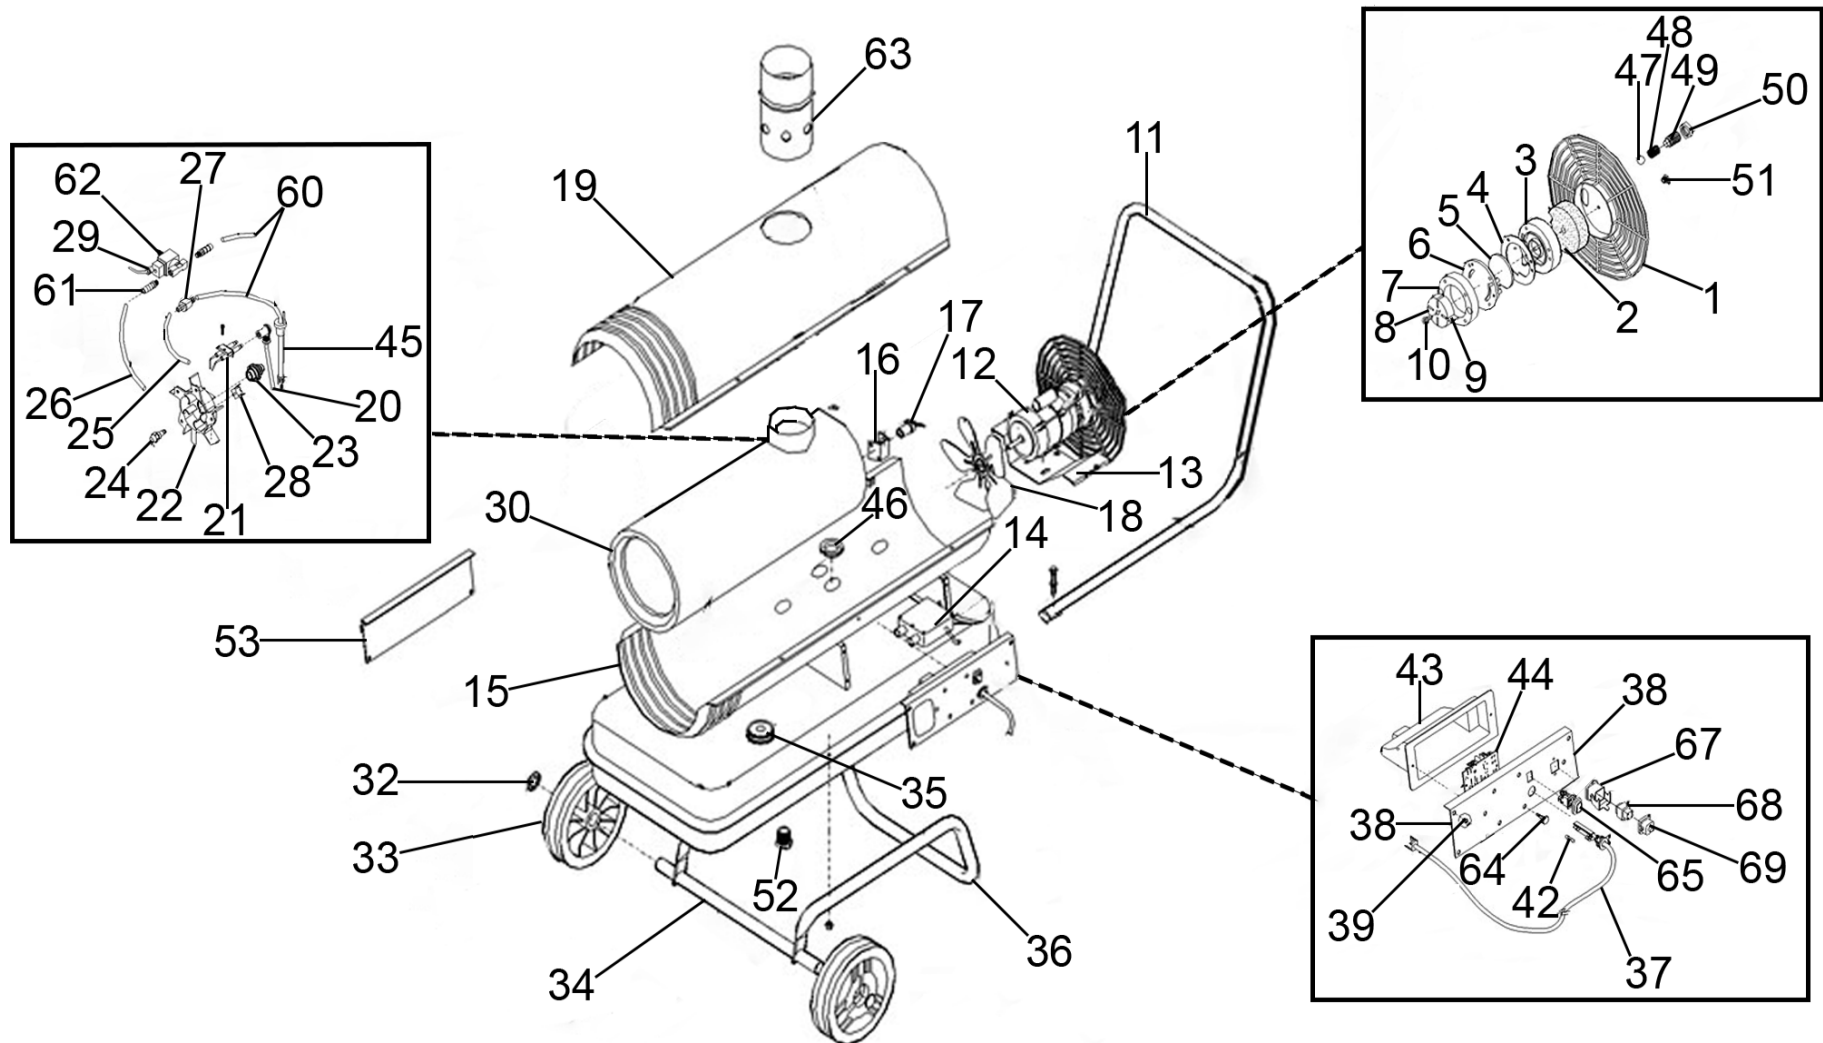

Parts Information:
Space Warmer® Paraffin/Diesel Heater 50,000Btu/hr with Chimney
Model No: AB502.V3

NOTE: It is our policy to continually improve products and as such we reserve the right to alter data, specifications and component parts without prior notice.

Item	Part No.	Description	Qty
31	SL028STD070	Tank	1
32	SL20230222	Wheel Ring	2
33	SL1004000311	Wheel 170 x 58 x 21mm	2
34	SLAGRY2820	Axle	1
35	SL20050018	Filling Cap Ø 76mm	1
36	SLGRY02820	Frame	1
37	SL1500UKSP2	Power Cord	1
38	SL025F20	Left Side Panel	1
39	SL20230012	Rd Head S/T Screw M3.8 x 6mm	3
42	SL20350006	Fuse 3.15A 250V 6 x 32mm	1
43	SL1001016711	Cover	1
44	SL20470021	PCB 100 x 55mm	1
45	SL20020019	Suction Gasket Ø 25mm	1
46	SL1002002100	Rubber Ring	1
47	SB-5.6	Steel Ball 5.6mm	1
48	SL20230234	Spring Ø 5.9mm	1
49	SL20230230	Adjusting Screw M8 x 1mm	1
50	SL20230124	5/16" UNF Half Nut	1
51	SL20120039	Cap	1
52	SL20120040	Drain Cap	1
53	SL20621800	Right Side Panel	1
60	SL1078000411	Oil Hose 200mm	2
61	SL20120035	Hose Holder	2
62	SL20420012	Solenoid Valve	1
63	SL1094140711	Exhaust Hood	1
64	SL20010048	Spacer	6
65	SL20320005	Switch, On/Off Rocker (c/w Cover)	1
67	SL20430002	Socket Casing	1
68	SL20430000	Socket	1
69	SL20070022	Cap	1