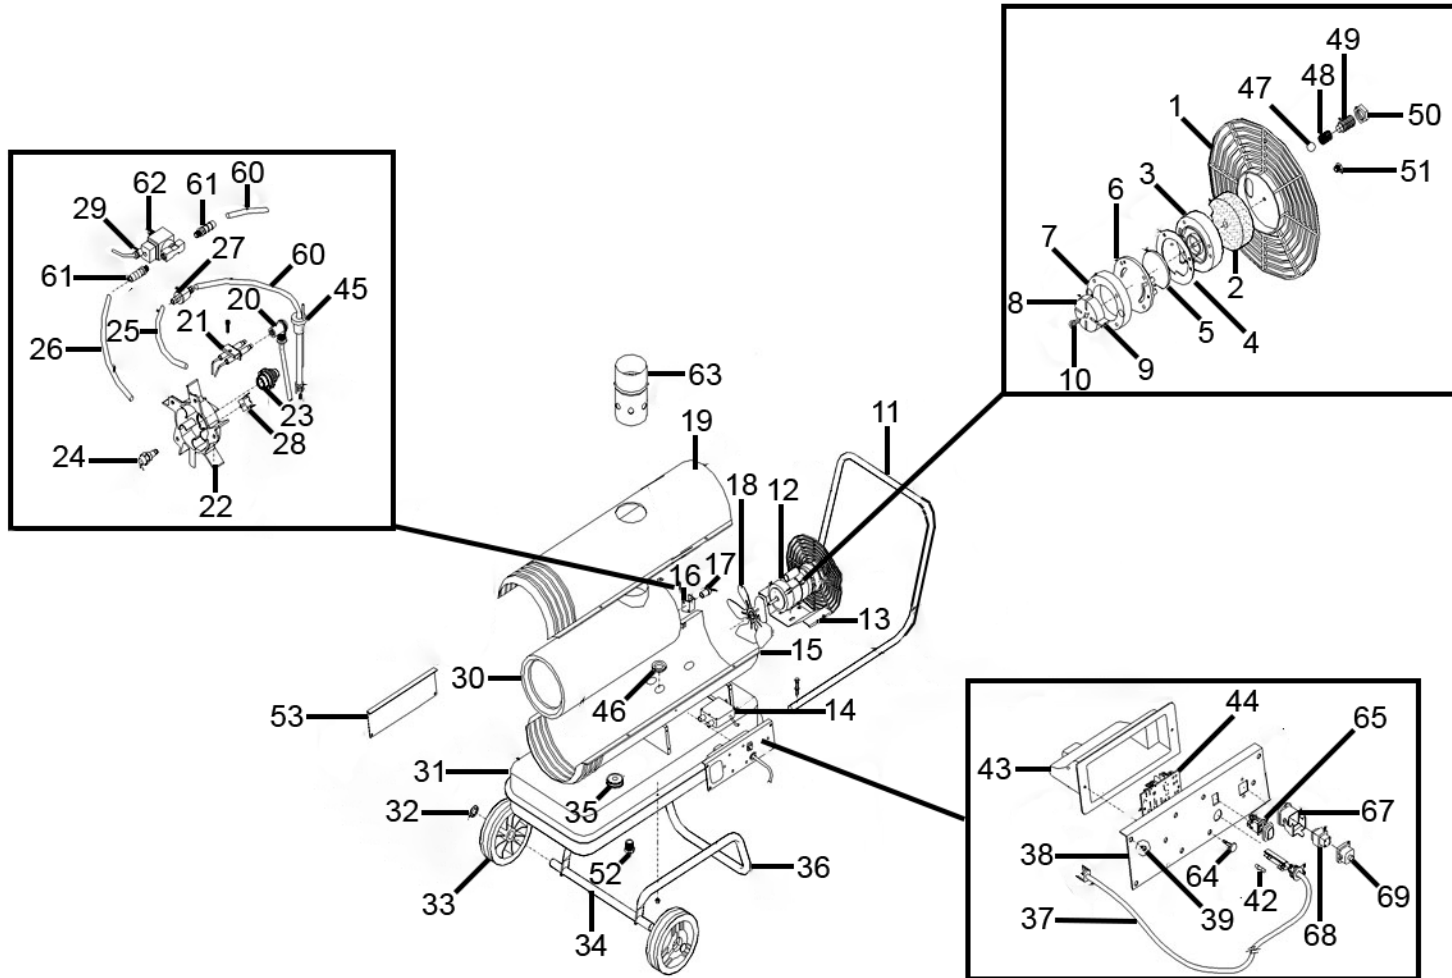

Parts Information:
Space Warmer® Paraffin/Diesel Heater 50,000Btu/hr with Chimney
Model No: AB502.V3

NOTE: It is our policy to continually improve products and as such we reserve the right to alter data, specifications and component parts without prior notice.

Item	Part No.	Description
31	SL028STD070	Tank
32	SL20230222	Wheel Ring
33	SL1004000311	Wheel
34	SLAGRY2820	Axle
35	SL20050018	Filling Cap
36	SLGRY02820	Frame
37	SL1500UKSP2	Power Cord
38	SL025F20	Side Panel, Left
39	SL20230012	"Rd Head S/T Screw M3.8 X 6
42	SL20350006	Fuse
43	SL1001016711	Cover
44	SL20470021	Control Board
45	SL20020019	Suction Gasket
46	SL1002002100	Rubber Ring
47	SB-5.6	Steel Ball
48	SL20230234	Spring
49	SL20230230	Adjusting Screw M8 x 1.0
50	SL20230124	5/16" UNF Half Nuts
51	SL20120039	Cap
52	SL20120040	Drain Cap
53	SL20621800	Side Panel, Right
60	SL1078000411	Oil Hose
61	SL20120035	Hose Holder
62	SL20420012	Solenoid Valve
63	SL1094140711	Exhaust Hood
64	SL20010048	Spacer
65	SL20320005	Power Switch , Rocker
67	SL20430002	Socket Casing
68	SL20430000	Socket
69	SL20070022	Cap