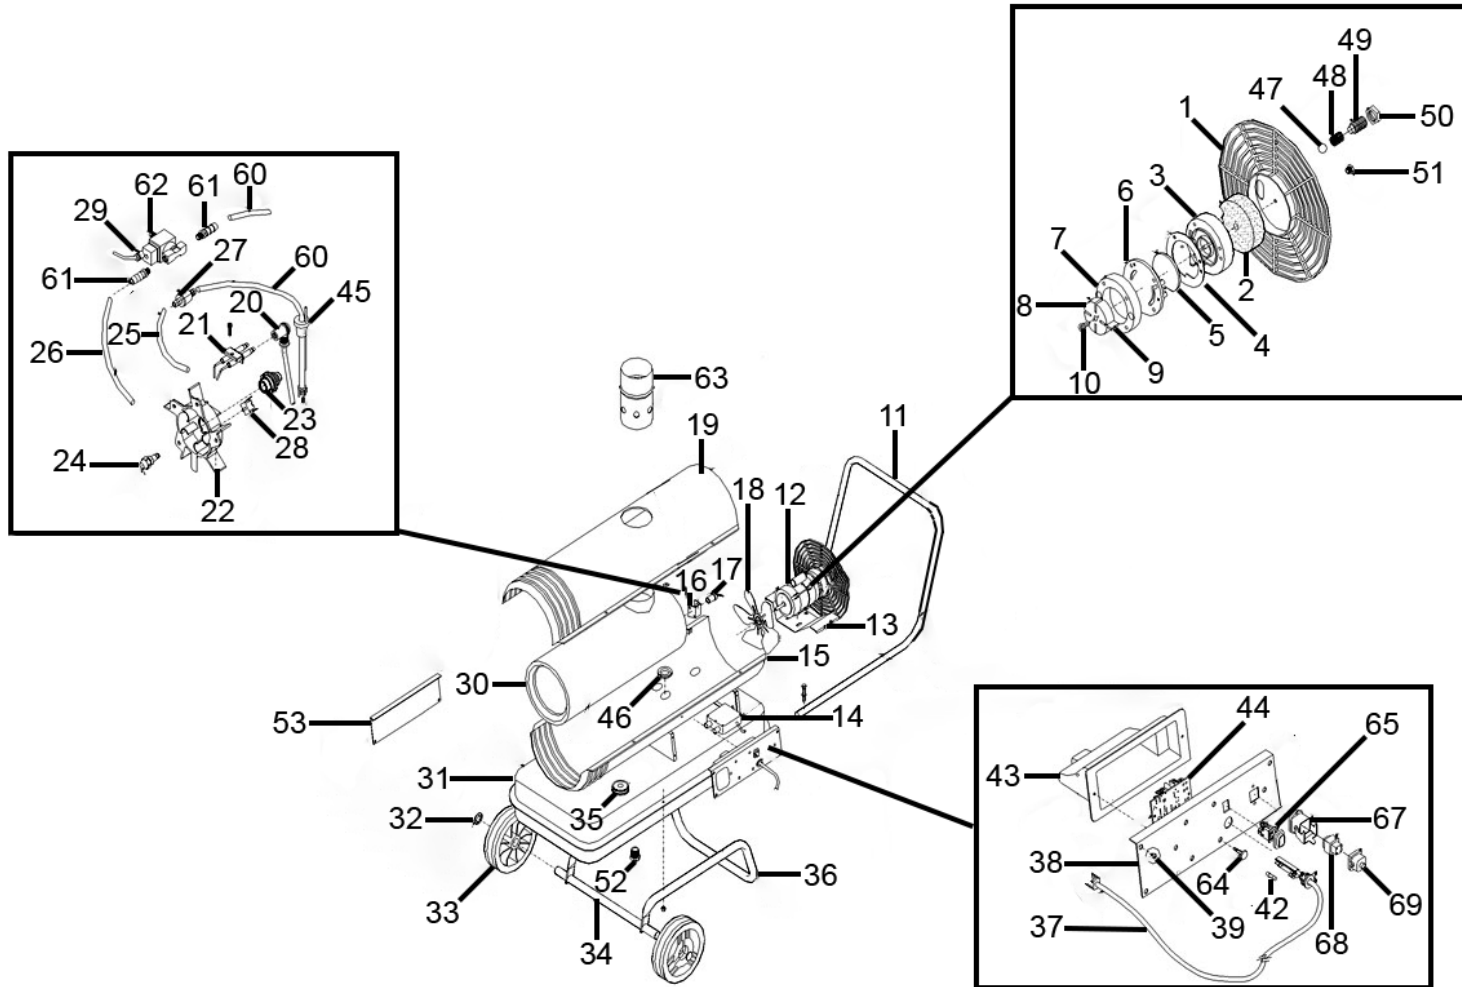

Parts Information:
Space Warmer® Paraffin/Diesel Heater 50,000Btu/hr with Chimney
Model No: AB502.V2

NOTE: It is our policy to continually improve products and as such we reserve the right to alter data, specifications and component parts without prior notice.

Item	Part No.	Description
31	SL028STD20	Tank
32	SL20230222	Wheel Ring
33	SL1004000311	Wheel
34	SLAGRY2820	Axle
35	SL20620034	Tank Cap
36	SLGRY02820	Frame
37	SL1500UKSP2	Power Cord
38	SL025F20	Side Panel, Left
39	SL20230012	Rd Head S/T Screw M3.8 X 6
42	SL20350006	Fuse
43	SL1001016711	Cover
44	SL20470021	Control Board
45	SL20020019	Suction Gasket
46	SL1002002100	Rubber Ring
47	SB-5.6	Steel Ball
48	SL20230234	Spring
49	SL20230230	Adjusting Screw M8 x 1.0
50	SL20230124	5/16" UNF Half Nuts
51	SL20120039	Cap
52	SL20120040	Drain Cap
53	SL20621800	Side Panel, Right
60	SL1078000411	Oil Hose
61	SL20120035	Hose Holder
62	SL20420012	Solenoid Valve
63	SL1094140711	Exhaust Hood
64	SL20010048	Spacer
65	SL20320005	Power Switch, rocker (c/w Cover)
67	SL20430002	Socket Casing
68	SL20430000	Socket
69	SL20070022	Cap