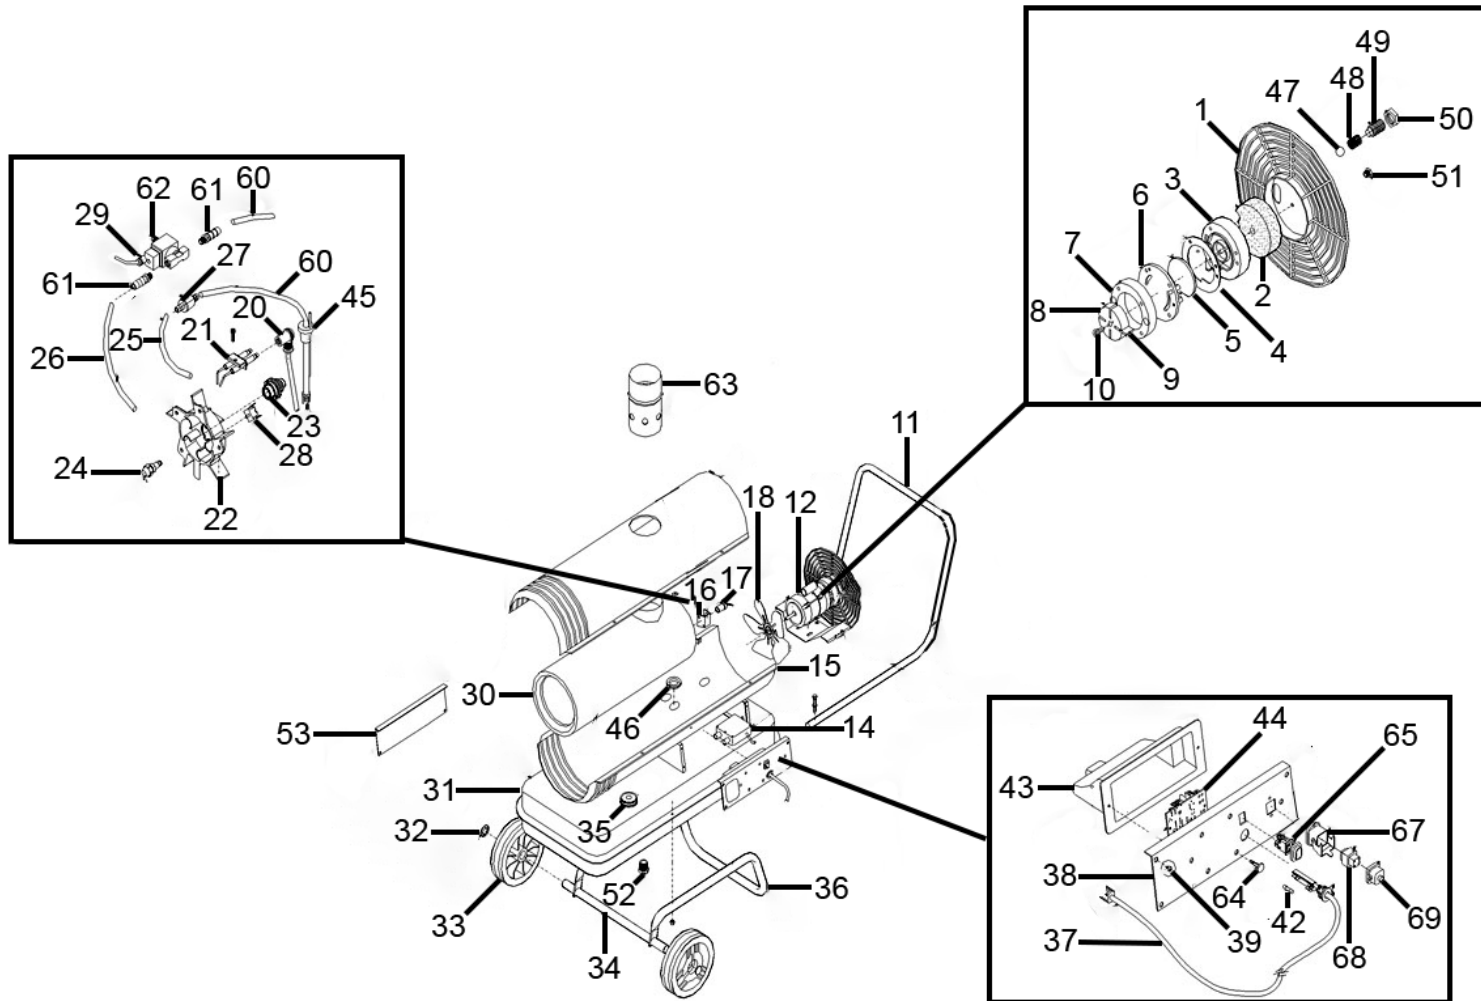

Parts Information:
Space Warmer® Paraffin/Diesel Heater 50,000Btu/hr with Chimney
Model No: AB502

NOTE: It is our policy to continually improve products and as such we reserve the right to alter data, specifications and component parts without prior notice.

Item	Part No.	Description
33	SL1004000311	Wheel
34	SLAGRY2820	Axle
35	SL20620034	Tank Cap
36	SLGRY02820	Frame
37	SL1500UKSP2	Power Cord
38	SL025F20	Side Panel , Left
39	SL20230012	Rd Head S/T Screw M3.8 X 6
42	SL20350006	Fuse
43	SL1001016711	Cover
44	SL20470021	Control Board
45	SL20020019	Suction Gasket
46	SL1002002100	Rubber Ring
47	SB-5.6	Steel Ball
48	SL20230234	Spring
49	SL20230230	Adjusting Screw M8 x 1.0
50	SL20230124	5/16" UNF Half Nuts
51	SL20120039	Cap
52	SL20120040	Drain Cap
53	SL20621800	Side Panel , Right
60	SL1078000411	Oil Hose
61	SL20120035	Hose Holder
62	SL20420012	Solenoid Valve
63	SL1094140711	Exhaust Hood
64	SL20010048	Spacer
65	SL20320005	Power Switch, Rocker (c/w Cover)
67	SL20430002	Socket Casing
68	SL20430000	Socket
69	SL20070022	Cap
--	SL20020011	Switch Cover (Not Shown)