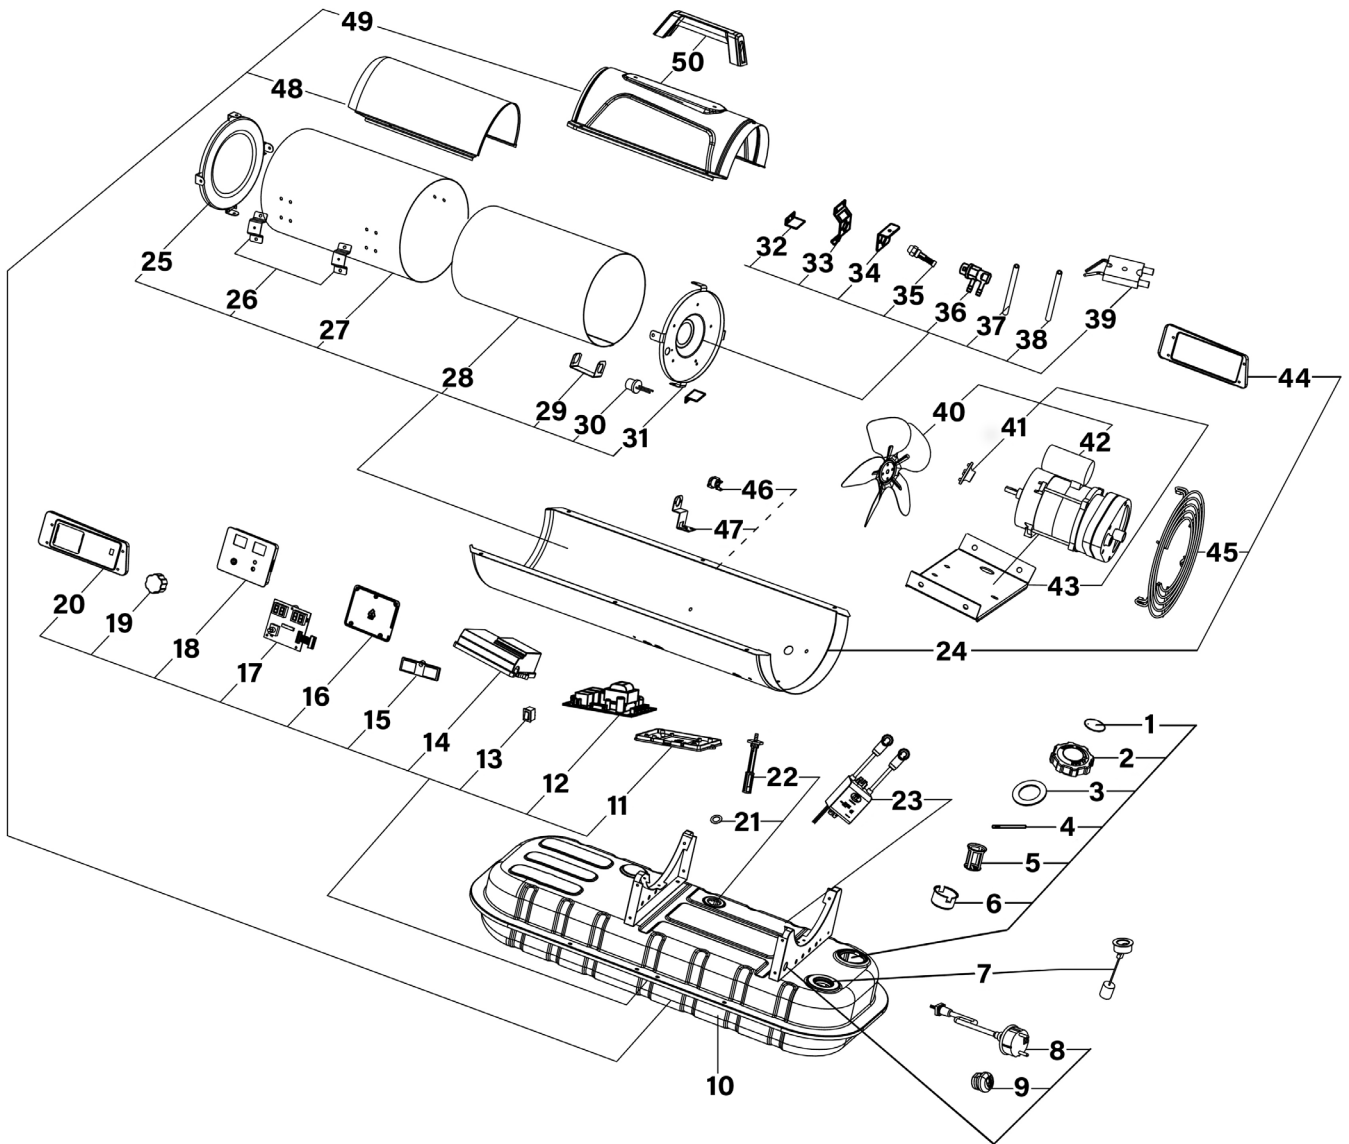

Parts Information:
**Space Warmer® Paraffin/Kerosene/Diesel
 Heater 35,000Btu/hr without Wheels
 Model No: AB350**

| Item | Part No. | Description |
|------|---------------|---------------------------------|
| 1 | AB-1422027500 | Breather Cover |
| 2 | AB-1422026500 | Fuel Tank Cap |
| 3 | AB-1802014 | Fuel Tank Cap Seal |
| 4 | AB-151700806 | Fuel Tank Cap Shaft (Ø3.5 x 49) |
| 5 | AB-1401015000 | Oil Inlet Filter |
| 6 | AB-152039402 | Oil Inlet Filter Holder |
| 7 | AB-1616002 | Oil Filter Gauge |
| 8 | AB-160218007 | Power Cord |
| 9 | AB-1615023 | Cable Grip |
| 10 | AB-190904501 | Fuel Tank |
| 11 | AB-1422097500 | Lower Cover for Power PCB |
| 12 | AB-160900503 | Power PCB |

| Item | Part No. | Description |
|------|-----------------|-----------------------------|
| 13 | AB-1603017 | On/Off Switch |
| 14 | AB-1422096500 | Upper Cover for Power PCB |
| 15 | AB-1417011000 | Display Window |
| 16 | AB-1422095500 | Lower Cover for Display PCB |
| 17 | AB-160903707 | Display PCB |
| 18 | AB-1422094500 | Upper Cover for Display PCB |
| 19 | AB-1403025519 | Thermostat Knob |
| 20 | AB-151418301512 | Control Panel |
| 21 | AB-1802013 | Fuel Filter Seal Ring |
| 22 | AB-1402003500 | Fuel Filter Assembly |
| 23 | AB-160701002 | Ignition Transformer |
| 24 | AB-151016601512 | Lower Cover |